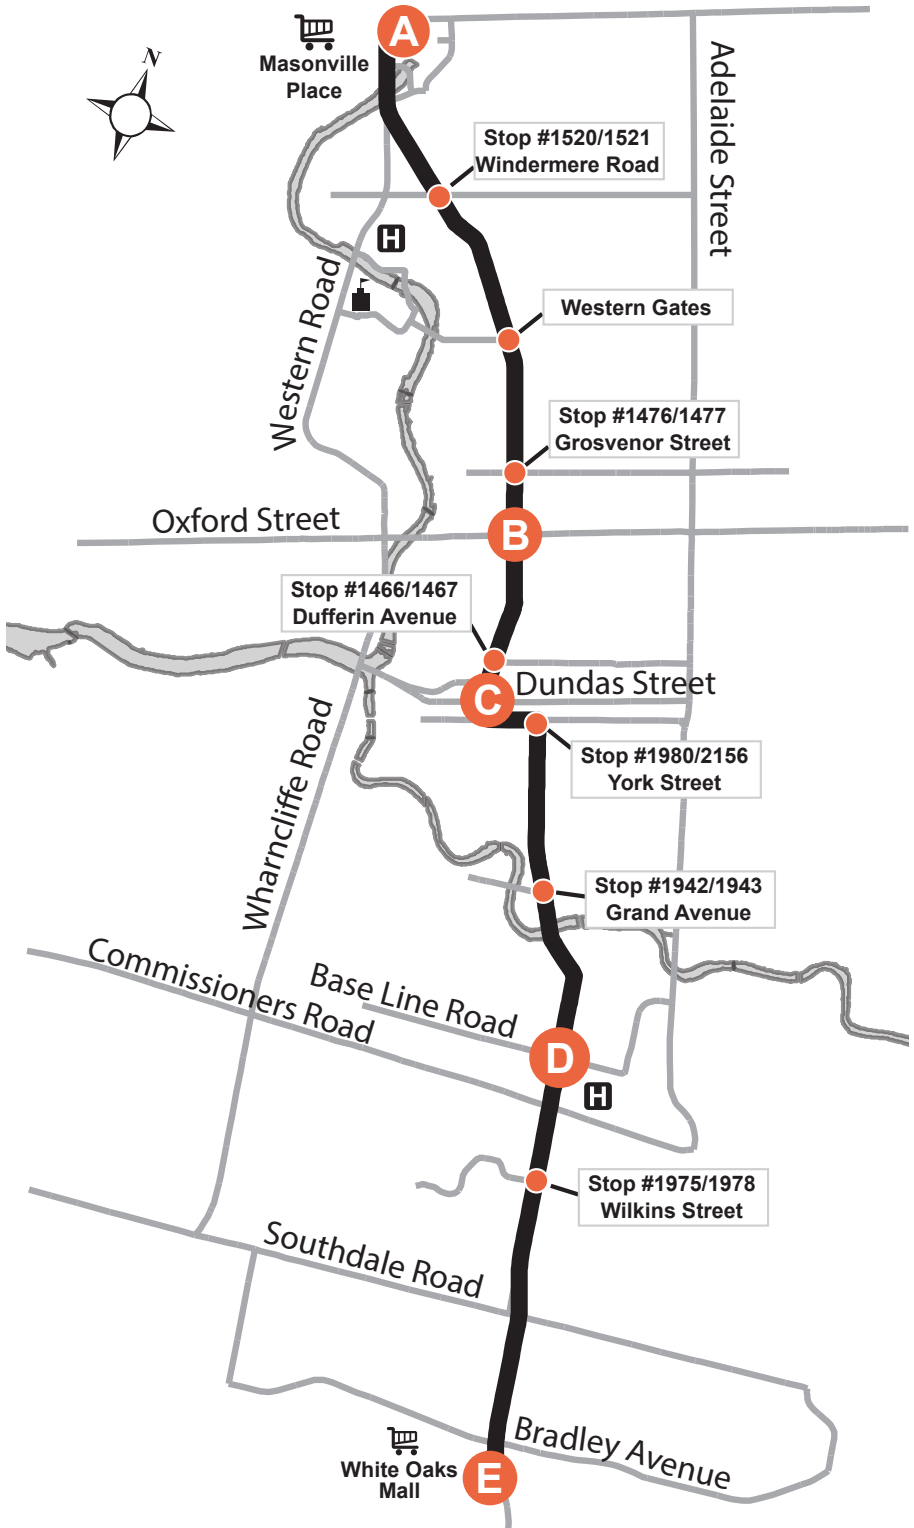

90

EXPRESS MASONVILLE MALL - WHITE OAKS MALL

Map Legend

Timepoint

Stop Location

Shopping Centre

Hospital

University

ROUTE 90 - SUNDAY

SOUTHBOUND

NORTHBOUND

Masonville Mall	Richmond & Oxford	Richmond & Dundas	Wellington & Base Line	White Oaks Mall	White Oaks Mall	Wellington & Base Line	Richmond & Dundas	Richmond & Oxford	Masonville Mall
A	B	C	D	E	E	D	C	B	A
LVS				ARR	LVS				ARR
-	-	-	-	-	10:00	10:08	10:14	10:19	10:26
10:02	10:12	10:15	10:23	10:30	10:30	10:38	10:44	10:49	10:56
10:30	10:40	10:43	10:51	10:58	11:00	11:08	11:14	11:19	11:26
11:00	11:10	11:13	11:21	11:28	11:30	11:38	11:46	11:51	11:57
11:30	11:39	11:43	11:51	11:57	12:00	12:08	12:16	12:21	12:27
12:00	12:09	12:13	12:21	12:27	12:30	12:38	12:46	12:51	12:57
12:30	12:39	12:43	12:51	12:57	1:00	1:08	1:16	1:21	1:27
1:00	1:09	1:13	1:21	1:27	1:30	1:38	1:46	1:51	1:57
1:30	1:39	1:43	1:51	1:57	2:00	2:08	2:16	2:21	2:27
2:00	2:09	2:13	2:21	2:27	2:30	2:38	2:46	2:51	2:57
2:30	2:39	2:43	2:51	2:57	3:00	3:08	3:16	3:21	3:27
3:00	3:09	3:13	3:21	3:27	3:30	3:38	3:46	3:51	3:57
3:30	3:39	3:43	3:51	3:57	4:00	4:08	4:16	4:21	4:27
4:00	4:09	4:13	4:21	4:27	4:30	4:38	4:46	4:51	4:57
4:30	4:39	4:43	4:51	4:57	5:00	5:08	5:16	5:21	5:27
4:57	5:06	5:10	5:18	5:24	5:24	5:32	5:40	5:45	5:51
5:27	5:36	5:40	5:48	5:54	To Garage Note 3				