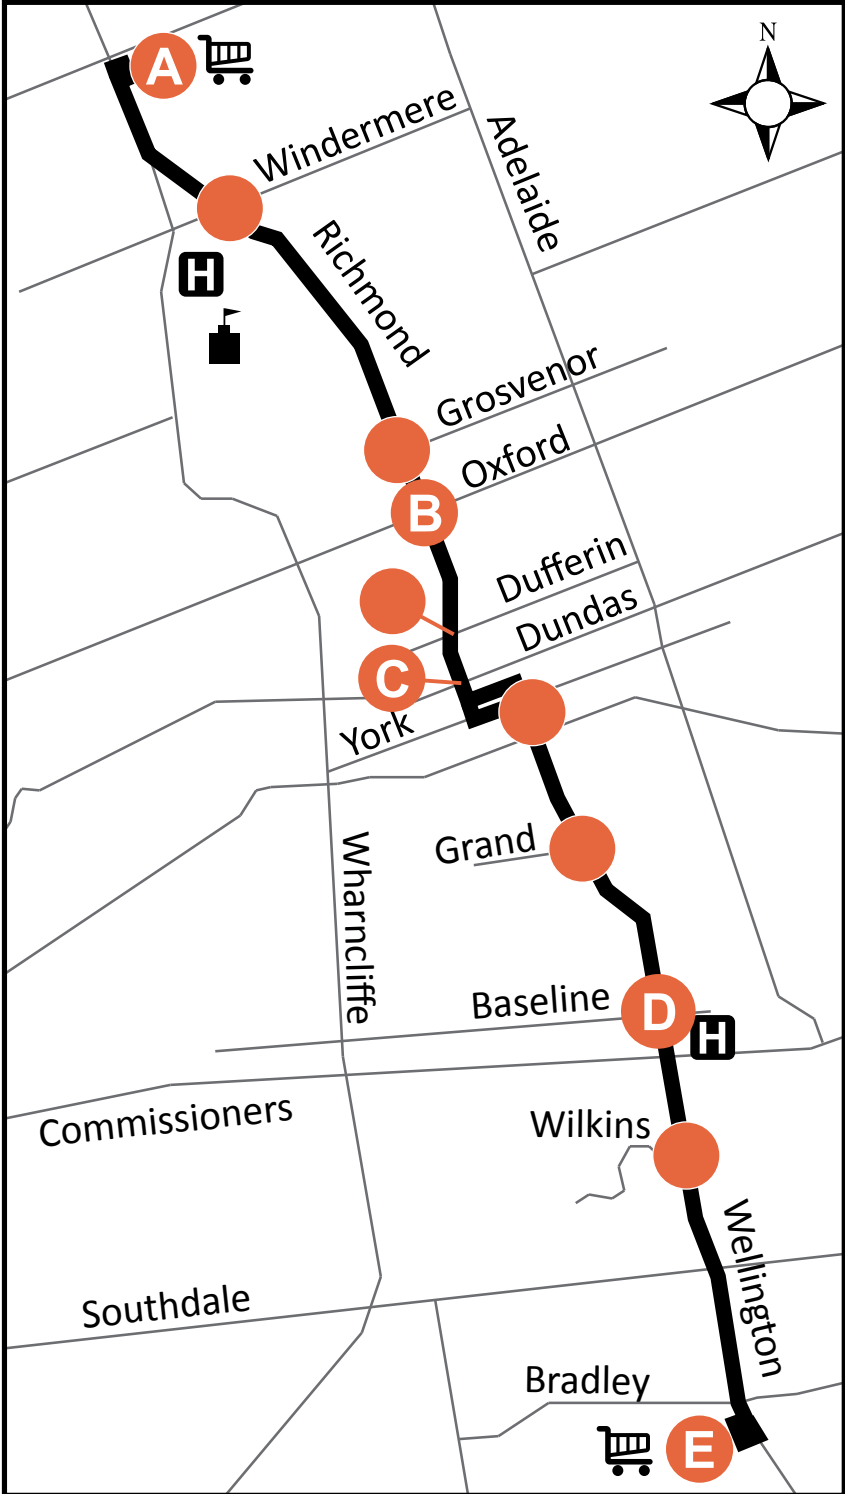

90

EXPRESS MASONVILLE MALL - WHITE OAKS MALL

Map Legend

Timepoint

Stop Location

Shopping Centre

Hospital

University

ROUTE 90 - MONDAY-FRIDAY

SOUTHBOUND

NORTHBOUND

Masonville Mall	Richmond & Oxford	Richmond & Dundas	Wellington & Base Line	White Oaks Mall	White Oaks Mall	Wellington & Base Line	Richmond & Dundas	Richmond & Oxford	Masonville Mall
A	B	C	D	E	E	D	C	B	A
LVS				ARR	LVS				ARR
2:56	3:08	3:13	3:20	3:29	3:35	3:42	3:49	3:54	4:06
3:11	3:23	3:28	3:35	3:44	3:50	3:57	4:04	4:09	4:21
3:26	3:38	3:43	3:50	3:59	4:05	4:12	4:19	4:24	4:36
3:41	3:53	3:58	4:05	4:14	4:20	4:27	4:34	4:39	4:51
3:56	4:08	4:13	4:20	4:29	4:35	4:42	4:49	4:54	5:06
4:11	4:23	4:28	4:35	4:44	4:50	4:57	5:04	5:09	5:21
4:26	4:38	4:43	4:50	4:59	5:05	5:12	5:19	5:24	5:36
4:41	4:53	4:58	5:05	5:14	5:20	5:27	5:34	5:39	5:51
4:56	5:08	5:13	5:20	5:29	5:35	5:42	5:49	5:54	6:06
5:11	5:23	5:28	5:35	5:44	5:50	5:57	6:04	6:09	6:21
5:26	5:38	5:43	5:50	5:59	-	-	-	-	-
5:41	5:53	5:58	6:05	6:14	6:20	6:27	6:34	-	-
5:56	6:08	6:13	6:20	6:29	-	-	-	-	-
6:11	6:23	6:28	6:35	6:44	-	-	-	-	-