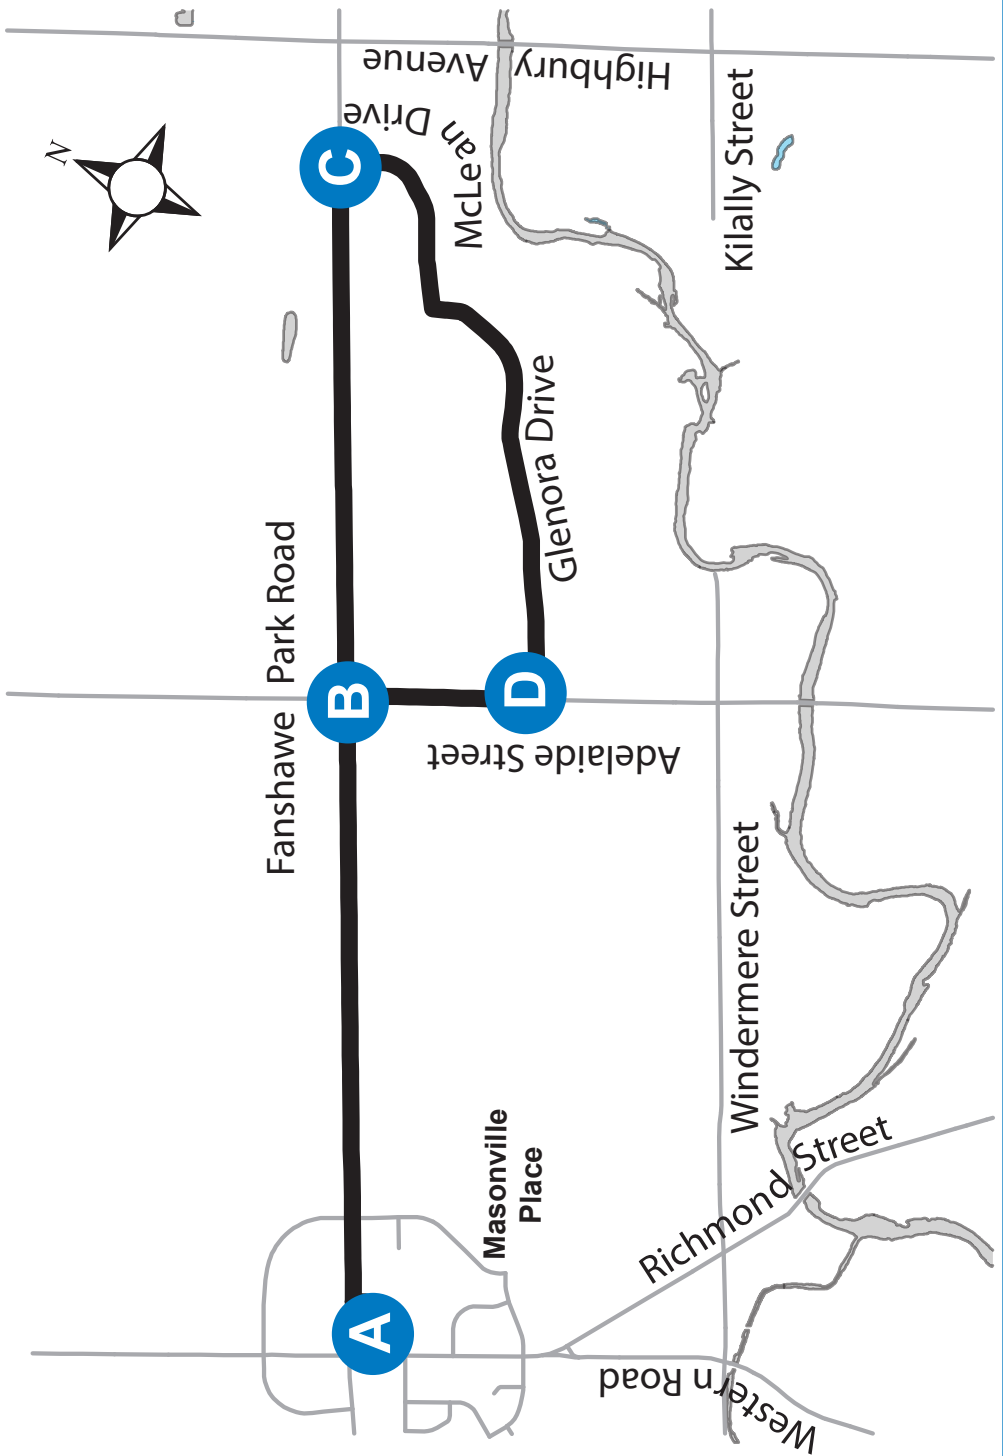

### Map Legend

- Timepoint
- Route Direction

- Shopping Centre
- Service Notes

Effective: September 3rd, 2017

**ROUTE 40 - MONDAY-FRIDAY**

<b>ROUTE 40 - MONDAY-FRIDAY</b>					
<b>EASTBOUND</b>			<b>WESTBOUND</b>		
Masonville Place	Fanshawe Park Road & Adelaide	Fanshawe Park Road & McLean	Fanshawe Park Road & McLean	Fanshawe Park Road & Adelaide	Masonville Place
<b>A</b>	<b>B</b>	<b>C</b>	<b>C</b>	<b>B</b>	<b>A</b>
LVS			ARR	LVS	
-	5:47	5:50	5:50	6:08	6:12
6:17	6:24	6:27	6:27	6:35	6:39
6:44	6:51	6:54	6:54	7:02	7:06
7:12	7:19	7:22	7:22	7:31	7:36
7:43	7:50	7:53	7:53	8:02	8:07
8:13	8:20	8:23	8:23	8:32	8:37
8:43	8:50	8:53	8:53	9:02	9:07
9:12	9:19	9:22	9:22	9:31	9:37
9:42	9:49	9:52	9:52	10:01	10:07
10:12	10:19	10:22	10:22	10:31	10:37
10:42	10:49	10:52	10:52	11:01	11:07
11:12	11:19	11:22	11:22	11:31	11:37
11:41	11:48	11:51	11:51	12:00	12:06
12:12	12:19	12:22	12:22	12:30	12:36
12:42	12:49	12:52	12:52	1:00	1:06
1:12	1:19	1:22	1:22	1:30	1:36
1:41	1:48	1:51	1:51	1:59	2:05
2:10	2:18	2:21	2:21	2:30	2:35
2:40	2:48	2:51	2:51	3:00	3:05
3:05	3:13	3:16	3:16	3:25	3:30
3:34	3:42	3:45	3:45	3:54	3:59
4:04	4:12	4:15	4:15	4:23	4:29
4:41	4:49	4:52	4:52	5:00	5:06
5:11	5:19	5:22	5:22	5:30	5:36
5:41	5:49	5:52	5:52	6:00	6:06
6:11	6:18	6:21	6:21	6:29	6:34
6:48	6:55	6:58	6:58	7:06	7:11
7:48	7:55	7:58	7:58	8:06	8:11
8:48	8:55	8:58	8:58	9:06	9:11
9:42	9:49	9:52	9:52	10:00	10:05
10:42	10:49	10:52	10:52	11:00	11:05
11:42	11:49	11:52	11:52	12:00	-
12:25	-	12:39	12:39	12:47	-

**SERVICE NOTE:**

The last 13 northbound from downtown will continue from Masonville Mall to serve both Northridge & Grenfell  
See Route 13 schedule