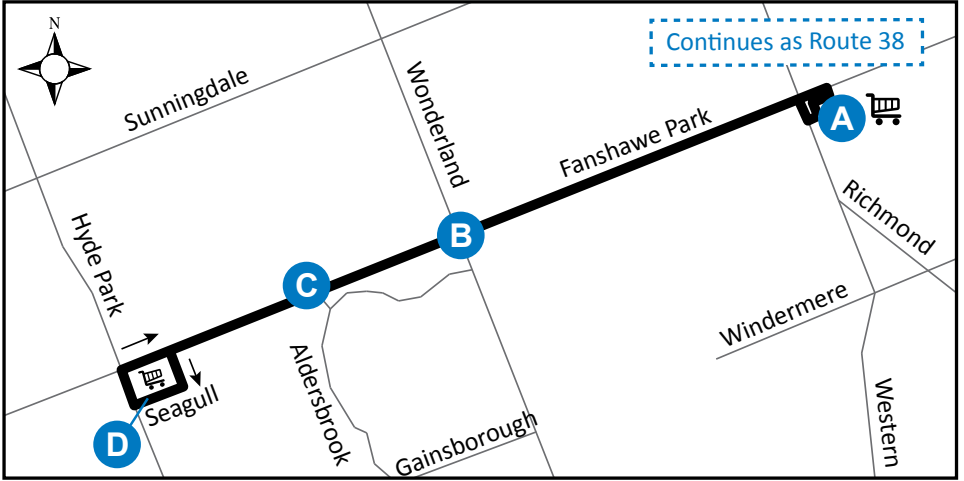

39

MASONVILLE MALL - HYDE PARK POWER CENTRE

Map Legend

Effective: September 4th, 2016

A Timepoint

Shopping Centre

Route Direction

38 Service Notes