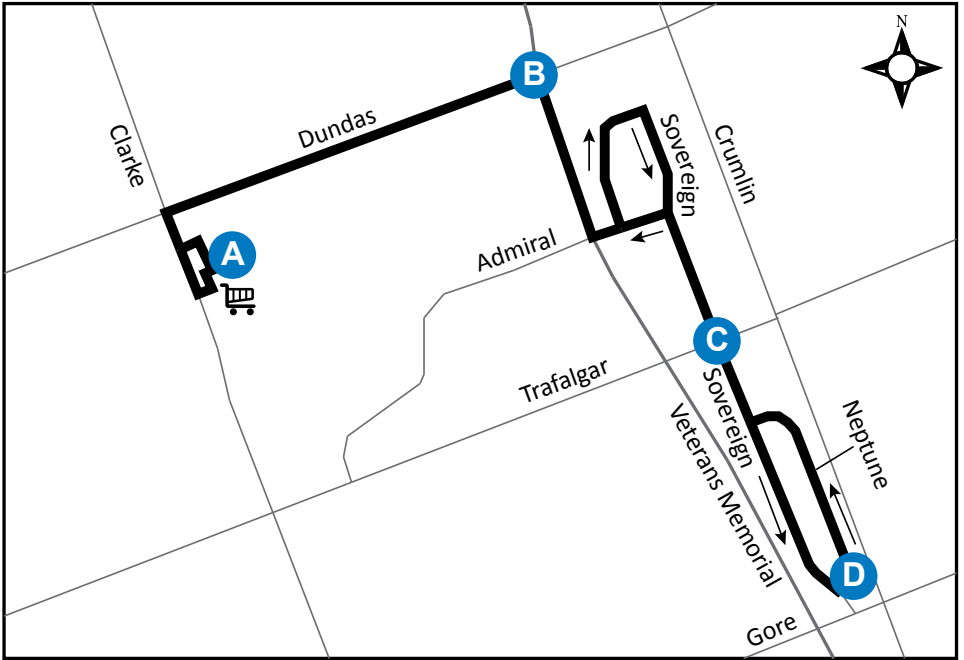

37 ARGYLE MALL - NEPTUNE CRESCENT

Map Legend

Effective: September 4th, 2016

A Timepoint

Shopping Centre

Route Direction

ROUTE 37 - MONDAY-FRIDAY

EASTBOUND				WESTBOUND		
ARGYLE MALL	DUNDAS & VETERAN'S PARKWAY	SOVEREIGN & TRAFALGAR	NEPTUNE & SOVEREIGN	SOVEREIGN & TRAFALGAR	DUNDAS & VETERAN'S PARKWAY	ARGYLE MALL
A	B	C	D	C	B	A
LVS						ARR
6:42	6:47	6:52	6:55	6:57	7:01	7:05
7:12	7:17	7:22	7:25	7:27	7:31	7:35
7:42	7:47	7:52	7:55	7:57	8:01	8:05
8:12	8:17	8:22	8:25	8:27	-	-
NO SERVICE UNTIL						
-	-	3:38	3:41	3:43	3:47	3:51
3:58	4:03	4:08	4:11	4:13	4:17	4:21
4:28	4:33	4:38	4:41	4:43	4:47	4:51
4:58	5:03	5:08	5:11	5:13	5:17	5:21

SPECIAL NOTE:

Route 37 operates from 6:30am to 8:30am and from 3:30pm to 5:30pm on weekdays only, excluding holidays.