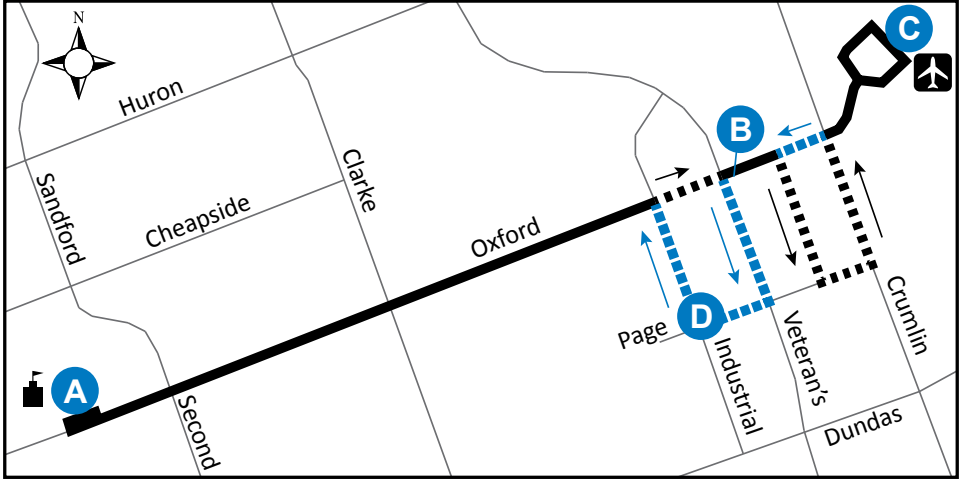

36 FANSHAWE COLLEGE - LONDON AIRPORT

Map Legend

A Timepoint

Airport

Shopping Centre

36

Service Notes

Effective: November 27th, 2016

College/ University

Route Direction

SPECIAL NOTE:

Route 36 operates on weekdays only, excluding holidays.

ROUTE 36 - MONDAY-FRIDAY

ROUTE 36 - MONDAY-FRIDAY				
EASTBOUND			WESTBOUND	
FANSHAWE COLLEGE STOP #3	OXFORD & VETERANS PARKWAY	LONDON AIRPORT	PAGE & INDUSTRIAL	FANSHAWE COLLEGE STOP #3
A	B	C	D	A
LVS				ARR
6:10	6:16	6:20	6:25	6:34
6:35	6:41	6:45	6:50	6:59
6:49	6:55	6:59	7:04	7:13
7:05	7:11	7:15	7:20	7:29
7:35	7:41	7:45	7:50	7:59
8:05	8:11	8:15	8:20	8:29
8:35	8:41	8:45	8:50	8:59
9:05	9:11	9:15	9:20	9:29
9:35	9:41	9:45	9:50	9:59
10:05	10:11	10:15	10:20	10:29
10:35	10:41	10:45	10:50	10:59
11:05	11:11	11:15	11:20	11:29
11:35	11:41	11:45	11:50	11:59
12:05	12:11	12:15	12:20	12:29
12:35	12:41	12:45	12:50	12:59
1:05	1:11	1:15	1:20	1:29
1:35	1:41	1:45	1:50	1:59
2:05	2:11	2:15	2:20	2:29
2:35	2:41	2:45	2:50	2:59
3:05	3:11	3:15	3:20	3:29
3:35	3:41	3:45	3:50	3:59
4:05	4:11	4:15	4:20	4:29
4:35	4:41	4:45	4:50	4:59
5:05	5:11	5:15	5:20	5:29
5:35	5:41	5:45	5:50	5:59
6:05	6:11	6:15	6:20	6:29
No Service Until				
10:36	10:42	10:46	10:51	11:00
11:09	11:15	11:19	11:23	11:31