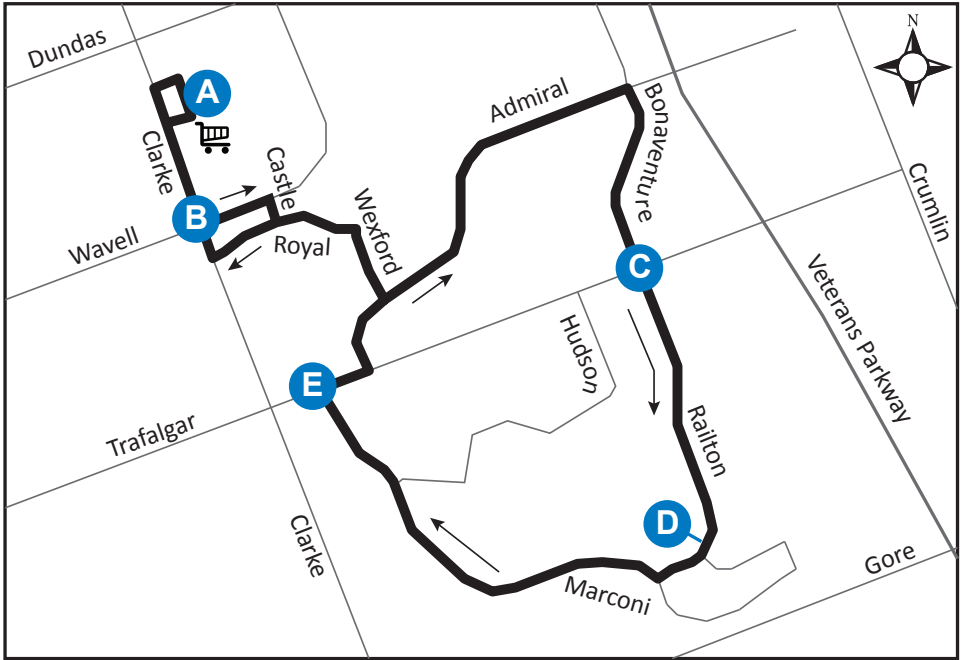

35 ARGYLE MALL - TRAFALGAR HEIGHTS

Map Legend

Effective: November 26th, 2017

A Timepoint

Shopping Centre

Route Direction

ROUTE 35 - MONDAY-FRIDAY

SOUTHBOUND

LEGEND

Note 1 To garage via Marconi, Trafalgar, Hale. Brydges