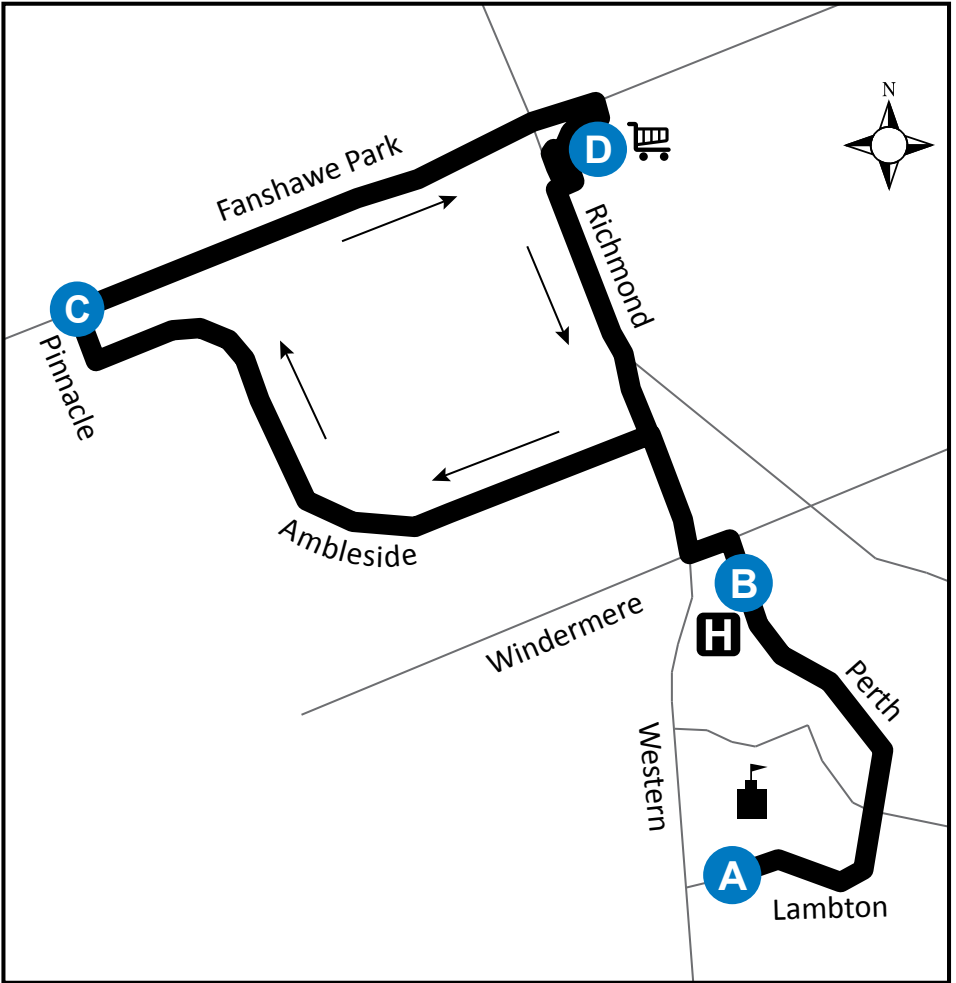

# 34 ALUMNI HALL - MASONVILLE MALL

## Map Legend

**A** Timepoint

→ Route Direction

**H** Hospital

Shopping Centre

University

Effective: September 4th, 2016

## SPECIAL NOTE:

Route 34 operates on weekdays only, excluding holidays.

**ROUTE 34 - MONDAY-FRIDAY**

NORTHBOUND				SOUTHBOUND		
ALUMNI HALL	UNIVERSITY HOSPITAL	PINNACLE & FANSHAWE	MASONVILLE MALL	MASONVILLE MALL	UNIVERSITY HOSPITAL	ALUMNI HALL
<b>A</b>	<b>B</b>	<b>C</b>	<b>D</b>	<b>D</b>	<b>B</b>	<b>A</b>
LVS			ARR	LVS		ARR
-	-	-	-	7:35	7:42	7:45
7:48	7:53	8:01	8:05	8:05	8:12	8:15
8:18	8:23	8:31	8:35	8:35	8:42	8:45
8:48	8:53	9:01	9:05	9:05	9:11	9:15
9:17	9:23	9:31	9:35	9:35	9:41	9:45
9:47	9:53	10:01	10:05	10:05	10:11	10:15
10:17	10:23	10:31	10:35	10:35	10:41	10:45
10:47	10:53	11:01	11:05	11:05	11:11	11:15
11:17	11:23	11:31	11:35	11:35	11:41	11:45
11:45	11:52	11:58	12:01	12:05	12:11	12:15
12:17	12:23	12:31	12:35	12:35	12:41	12:45
12:47	12:53	1:01	1:05	1:05	1:11	1:15
1:17	1:23	1:31	1:35	1:35	1:41	1:45
1:47	1:53	2:01	2:05	2:05	2:11	2:15
2:17	2:23	2:31	2:35	2:35	2:41	2:45
2:47	2:53	3:01	3:05	3:05	3:11	3:15
3:17	3:23	3:31	3:35	3:35	3:41	3:45
3:47	3:53	4:01	4:05	4:05	4:11	4:15
4:17	4:23	4:31	4:35	4:35	4:41	4:45
4:47	4:53	5:01	5:05	5:05	5:11	5:15
5:17	5:23	5:31	5:35	5:35	5:41	5:45
5:47	5:53	6:01	6:05	6:05	6:11	6:15
6:17	6:23	6:31	6:35	To Garage Note 1		
No Service Until						
9:45	9:53	10:01	10:05	10:05	10:09	10:12
10:15	10:23	10:31	10:35	To Garage Note 1		

**LEGEND**

<b>12:01</b>	Requires vehicle transfer to continue trip to Alumni Hall
<b>9:45</b>	Trips operate Monday-Thursday only during university classes (September 6 - December 21, 2016; January 5 - February 16, 2017; February 27 - April 27, 2017)
<b>Note 1</b>	To garage via Richmond, Cheapside, Highbury