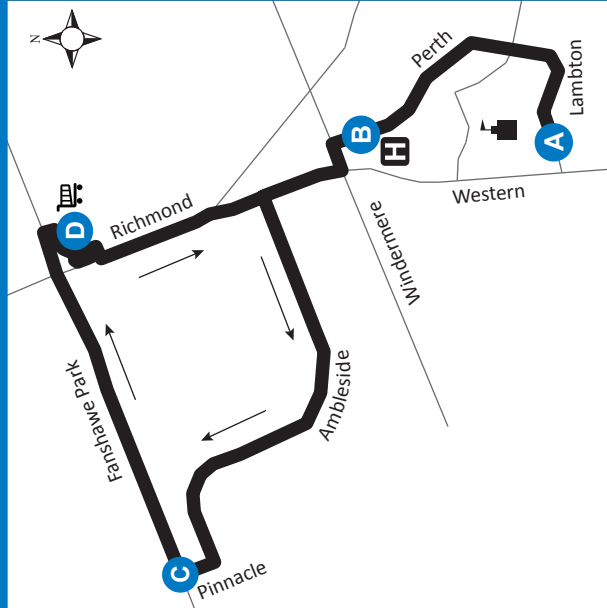

# 34 ALUMNI HALL - MASONVILLE MALL

<b>Map Legend</b>		<b>Effective: September 3rd, 2017</b>	
<b>A</b>	Timepoint		Shopping Centre
	Route Direction		University
<b>H</b>	Hospital		

**519-451-1347**  
www.londontransit.ca

## ROUTE 34 - MONDAY-FRIDAY

### LEGEND

6:30	Arrives as Route 34, leaves as Route 40
6:30	Arrives as Route 40, leaves as Route 34
6:30	Arrives as Route 34, leaves as Route 16

Scan for quick access to LTC's website

**ROUTE 34 - SATURDAY**

**ROUTE 34 - SUNDAY**

SOUTHBOUND				NORTHBOUND		
Masonville Mall	University Hospital	Alumni Hall	Alumni Hall	University Hospital	Pinnacle & Fanshawe	Masonville Mall
D	B	A	A	B	C	D
LVS		ARR	LVS			ARR
8:46	8:51	8:54	8:54	9:01	9:09	9:14
9:47	9:52	9:55	9:55	10:02	10:10	10:15
10:47	10:52	10:55	10:55	11:02	11:10	11:15
11:44	11:49	11:52	11:52	11:59	12:07	12:12
12:44	12:49	12:52	12:52	12:59	1:07	1:12
1:44	1:49	1:52	1:52	1:59	2:07	2:12
2:44	2:49	2:52	2:52	2:59	3:07	3:12
3:52	3:57	4:00	4:00	4:07	4:15	4:20
4:59	5:04	5:07	5:07	5:14	5:22	5:27
5:59	6:04	6:07	6:07	6:14	6:22	6:27
6:52	6:57	7:00	7:00	7:07	7:15	7:20
7:46	7:51	7:54	7:54	8:01	8:09	8:14
8:42	8:47	8:50	8:50	8:57	9:05	9:10
9:42	9:47	9:50	9:50	9:57	10:05	10:10