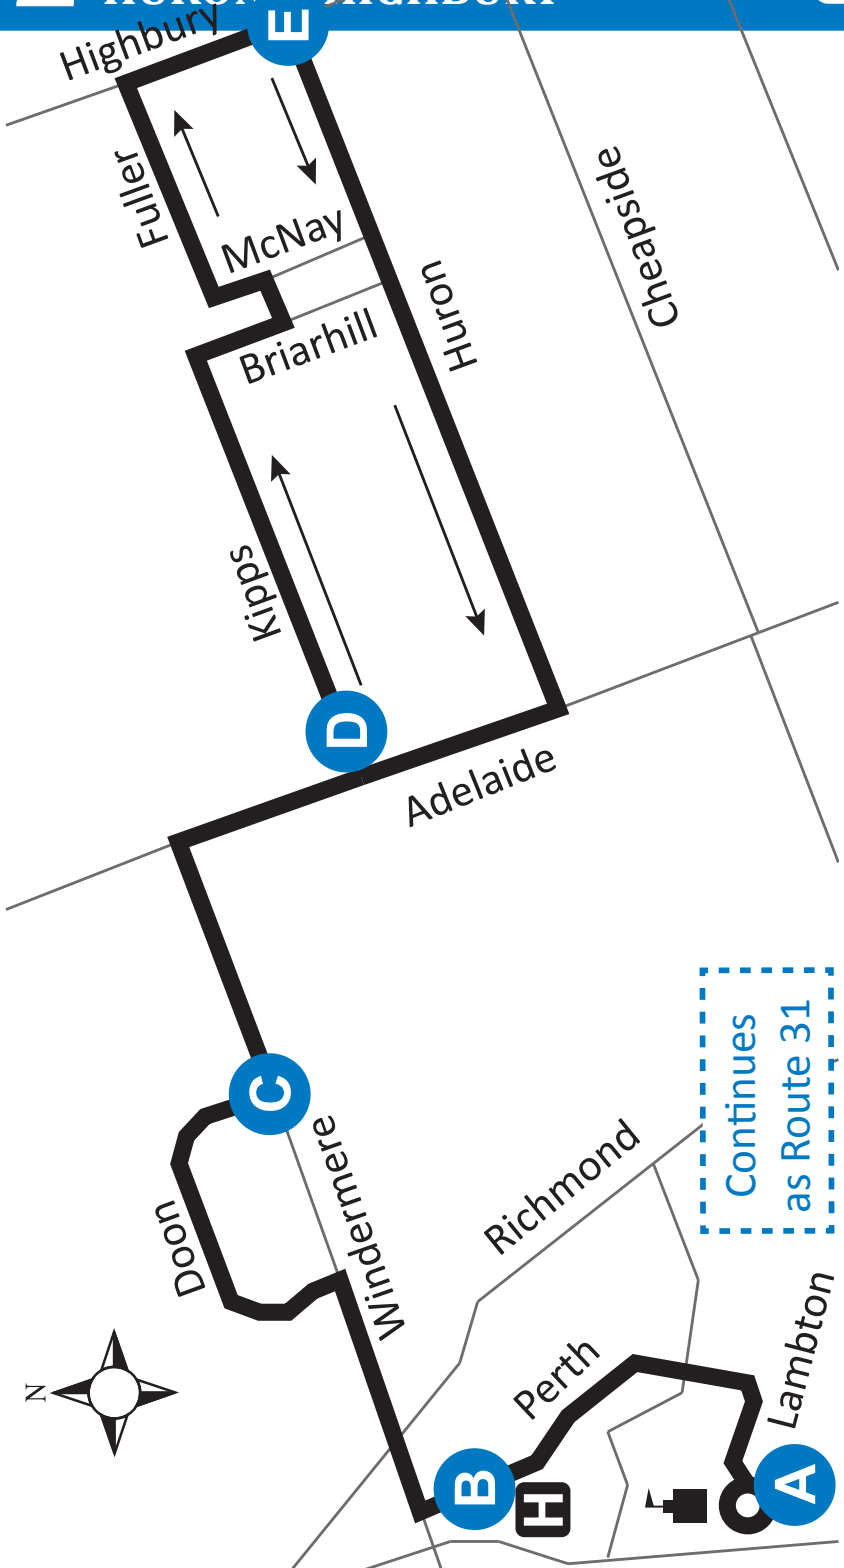

32 ALUMNI HALL - HURON & HIGHBURY

Map Legend

A Timepoint

H Hospital

→ Route Direction

31 Service Notes

Effective: November 26th, 2017

U University