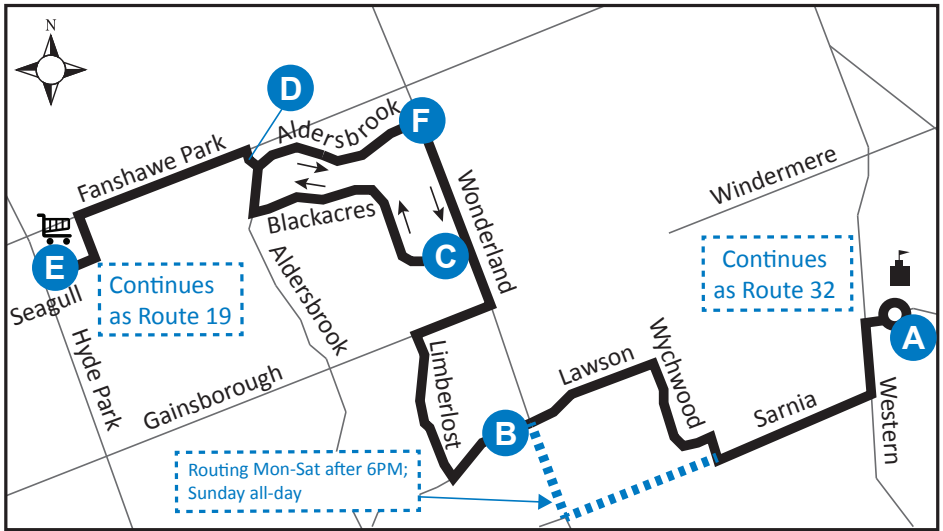

31 HYDE PARK POWER CENTRE - ALUMNI HALL

Map Legend

- A** Timepoint
- Shopping Centre
- University
- Route Direction
- 6PM Service Notes

Effective: November 26th, 2017

ROUTE 31 - MONDAY-FRIDAY

WESTBOUND					EASTBOUND				
Alumni Hall	Lawson Wonderland	Blackacres Wonderland	Aldersbrook Gate	Seagull Hyde Park	Seagull Hyde Park	Aldersbrook Gate	Aldersbrook Wonderland	Lawson Wonderland	Alumni Hall
A	B	C	D	E	E	D	F	B	A
LVS				ARR	LVS				ARR
FROM ROUTE 19					6:23	6:27	6:29	6:35	6:45
FROM ROUTE 19					6:53	6:57	6:59	7:05	7:16
6:40	6:48	6:53	6:57	7:01	TO ROUTE 19				
FROM ROUTE 19					7:22	7:26	7:29	7:38	7:49
7:15	7:24	7:31	7:35	7:39	TO ROUTE 19				
FROM ROUTE 19					7:48	7:52	7:55	8:04	8:15
7:45	7:54	8:01	8:05	8:09	TO ROUTE 19				
FROM ROUTE 19					8:18	8:22	8:25	8:34	8:45
8:15	8:24	8:31	8:35	8:39	TO ROUTE 19				
FROM ROUTE 19					8:49	8:53	8:56	9:04	9:15
8:45	8:54	9:01	9:05	9:09	TO ROUTE 19				
FROM ROUTE 19					9:20	9:24	9:26	9:34	9:45
9:15	9:24	9:31	9:35	9:39	TO ROUTE 19				
FROM ROUTE 19					9:50	9:54	9:56	10:04	10:15
9:45	9:54	10:01	10:05	10:09	TO ROUTE 19				
FROM ROUTE 19					10:20	10:24	10:26	10:34	10:45

LEGEND	
9:15	Arrives as Route 32, leaves as Route 31
9:15	Arrives as Route 31, leaves as Route 32