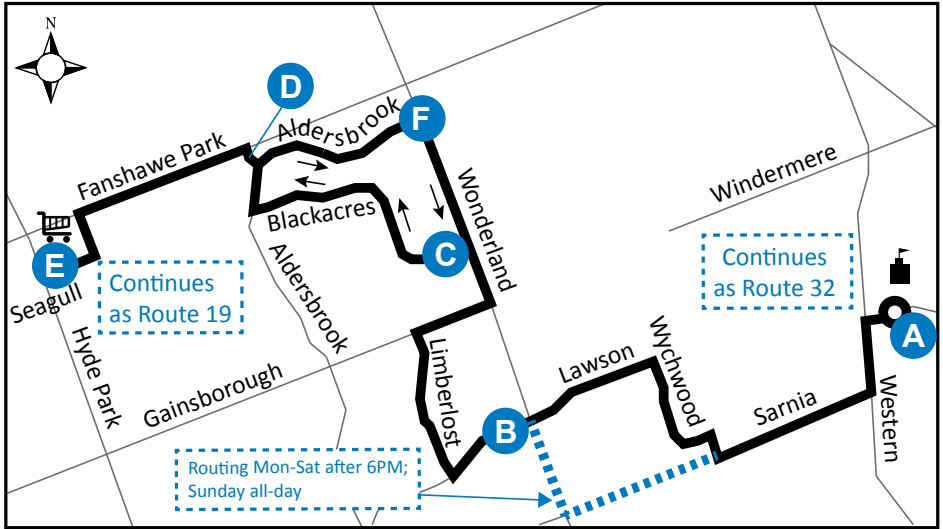

31 HYDE PARK POWER CENTRE - ALUMNI HALL

Map Legend

- A** Timepoint
- Shopping Centre
- University
- Route Direction
- 6PM** Service Notes

Effective: September 4th, 2016

ROUTE 31 - MONDAY-FRIDAY

WESTBOUND					EASTBOUND				
ALUMNI HALL	LAWSON WONDERLAND	BLACKACRES WONDERLAND	ALDERSBROOK GATE	SEAGULL HYDE PARK	SEAGULL HYDE PARK	ALDERSBROOK GATE	ALDERSBROOK WONDERLAND	LAWSON WONDERLAND	ALUMNI HALL
A	B	C	D	E	E	D	F	B	A
LVS				ARR	LVS				ARR
-	-	-	-	-	6:24	6:28	6:31	6:37	6:45
FROM ROUTE 19					6:54	6:58	7:01	7:07	7:15
6:40	6:47	6:51	6:55	6:58	TO ROUTE 19				
FROM ROUTE 19					7:22	7:26	7:29	7:36	7:45
7:15	7:23	7:28	7:32	7:36	TO ROUTE 19				
FROM ROUTE 19					7:52	7:56	7:59	8:06	8:15
7:45	7:53	7:58	8:02	8:06	TO ROUTE 19				
FROM ROUTE 19					8:22	8:26	8:29	8:36	8:45
8:15	8:23	8:28	8:32	8:36	TO ROUTE 19				
FROM ROUTE 19					8:52	8:56	8:59	9:06	9:15
8:45	8:53	8:58	9:02	9:06	TO ROUTE 19				
FROM ROUTE 19					9:22	9:26	9:29	9:36	9:45
9:15	9:23	9:28	9:32	9:36	TO ROUTE 19				
FROM ROUTE 19					9:52	9:56	9:59	10:06	10:15
9:45	9:53	9:58	10:02	10:06	TO ROUTE 19				