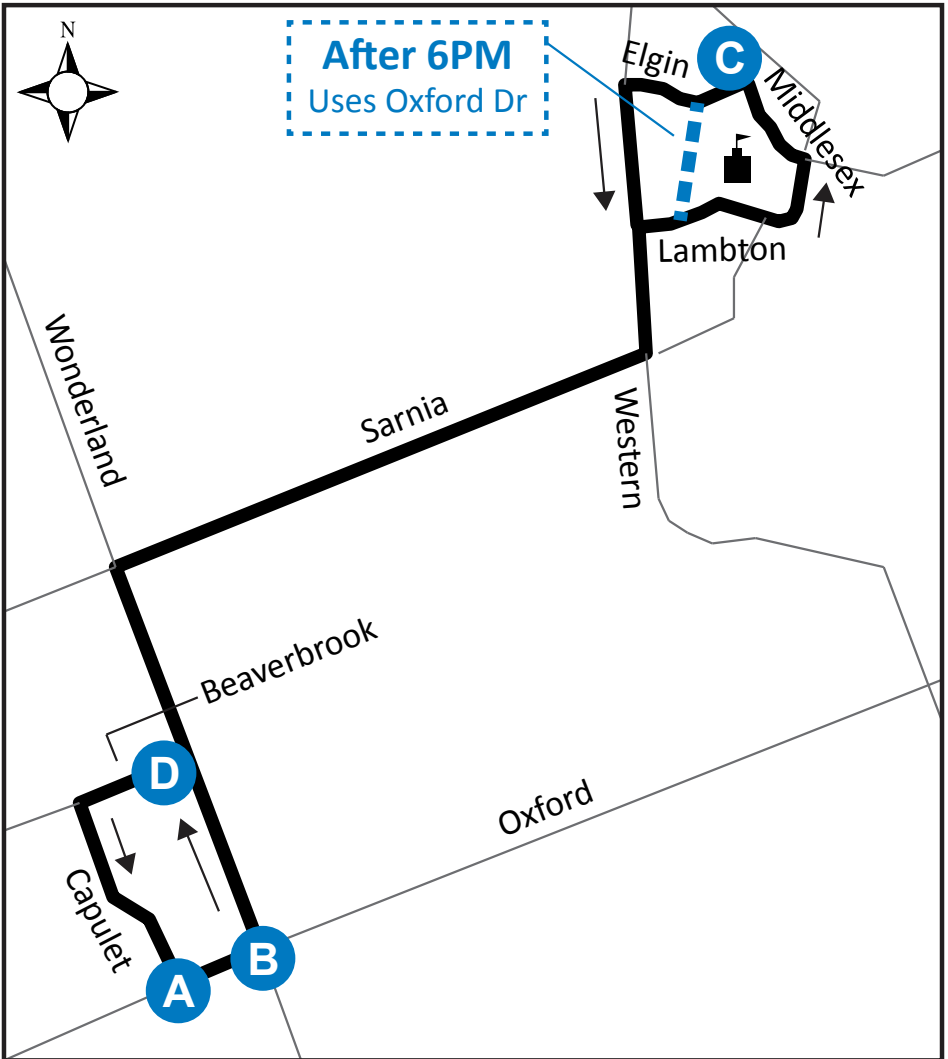

29 NATURAL SCIENCE - CAPULET

Map Legend

A Timepoint

→ Route Direction

Effective: September 4th, 2016

 University

 Service Notes

SPECIAL NOTE:

Route 29 operates exclusively during the University fall/winter semesters (Sep. 6 - Dec. 21, 2016; Jan. 5 - Feb.17, 2017; Feb. 27 - Apr. 30, 2017), on weekdays only, excluding holidays.

ROUTE 29 - MONDAY-FRIDAY

ROUTE 29 - MONDAY-FRIDAY

EASTBOUND			WESTBOUND		
Capulet & Oxford	Oxford & Wonderland	Natural Science	Natural Science	Beaverbrook & Wonderland	Capulet & Oxford
A	B	C	C	D	A
LVS		ARR	LVS		
5:27	5:31	5:46	5:55	6:02	6:07
5:42	5:46	6:01	6:10	6:17	6:22
5:57	6:01	6:16	6:25	6:32	6:37
6:12	6:16	6:31	6:40	6:47	6:52
6:27	6:31	6:46	6:55	7:02	7:07
6:42	6:46	7:01	7:10	7:17	7:22
6:57	7:01	7:16	7:25	7:32	7:37
7:12	7:16	7:31	7:40	7:47	7:52
7:27	7:31	7:46	7:55	8:02	8:07
7:42	7:46	8:01	8:10	8:17	8:22
7:57	8:01	8:16	8:30	8:37	8:42
8:12	8:16	8:31	8:50	8:57	9:02
8:22	8:26	Note 1			
8:42	8:46	9:01	9:10	9:17	9:22
9:02	9:06	9:21	9:30	9:37	9:42
9:22	9:26	9:41	9:50	9:57	10:02
9:42	9:46	10:01	10:10	10:17	10:22
10:02	10:06	Note 1			
10:22	10:26	Note 1			