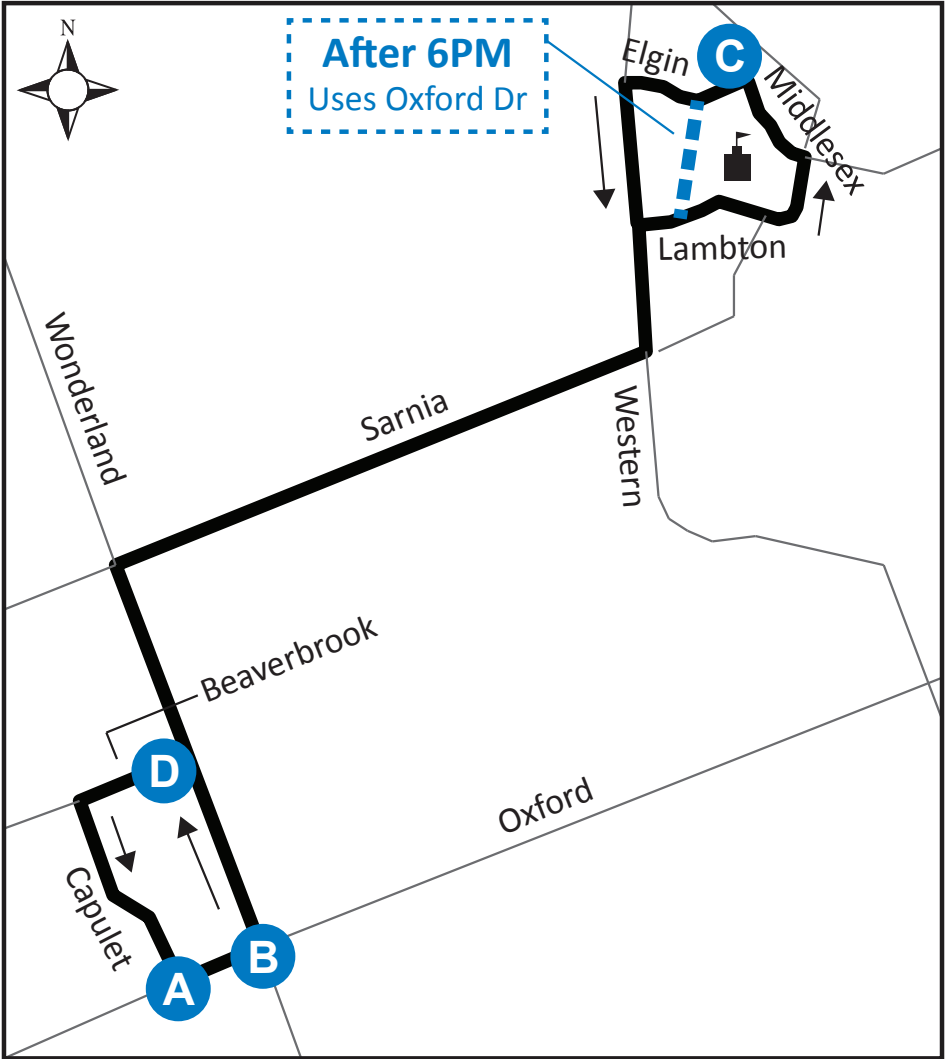

29

NATURAL SCIENCE - CAPULET

Map Legend

A Timepoint

→ Route Direction

Effective: September 4th, 2016

University

6PM Service Notes

SERVICE NOTE:

Route 29 operates exclusively during the University fall/winter semesters (Sep. 7 - Dec. 21, 2017; Jan. 8 - Feb 17; Feb. 24 - Apr. 30, 2018), on weekdays only, excluding holidays.