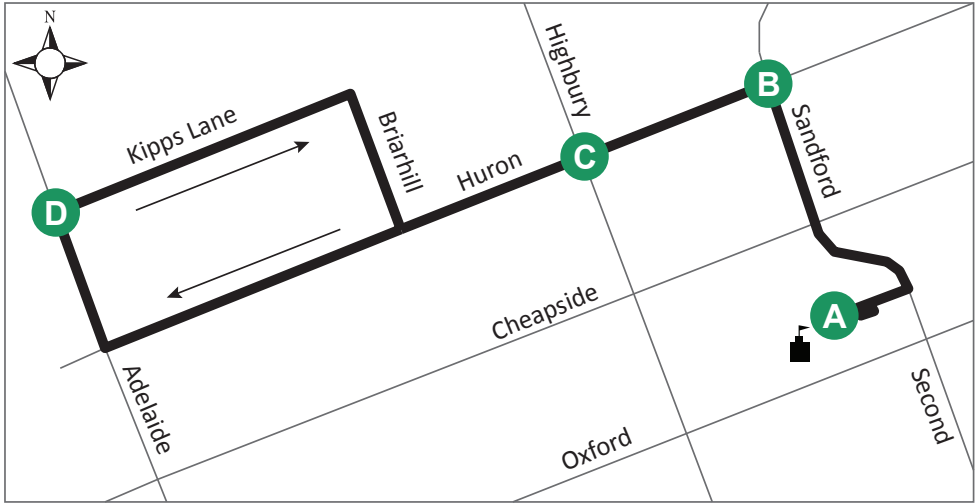

27 FANSHAWE COLLEGE - KIPPS LANE

Map Legend

Effective: September 3rd, 2017

A Timepoint

→ Route Direction

College

ROUTE 27 - MONDAY-FRIDAY

WESTBOUND				EASTBOUND		
Fanshawe College	Sandford & Huron	Huron & Highbury	Kipps Lane & Adelaide	Huron & Highbury	Sandford & Huron	Fanshawe College
A	B	C	D	C	B	A
LVS			LVS			ARR
		7:08	7:15	7:24	7:28	7:31
		7:23	7:30	7:39	7:43	7:46
		7:38	7:45	7:54	7:58	8:01
7:38	7:42	7:46	8:00	8:09	8:13	8:16
7:53	7:57	8:01	8:15	8:24	8:28	8:31
8:08	8:12	8:16	8:30	8:39	8:43	8:46
8:23	8:27	8:31	8:45	8:54	8:58	9:01
8:38	8:42	8:46	9:00	9:09	9:13	9:16
8:53	8:57	9:01	9:15	9:24	9:28	9:31
9:08	9:11	9:15	9:30	9:39	9:43	9:46
9:23	9:26	9:30	9:45	9:54	9:58	10:01
9:38	9:41	9:45	10:00	10:09	10:13	10:16
9:53	9:56	10:00	10:15	10:24	10:28	10:31
10:08	10:11	10:15	10:30	10:39	10:43	10:46
10:23	10:26	10:30	10:45	10:54	10:58	11:01
10:38	10:41	10:45	11:00	11:09	11:13	11:16
10:53	10:56	11:00	11:15	11:24	11:28	11:31
11:08	11:11	11:15	11:30	11:39	11:43	11:46