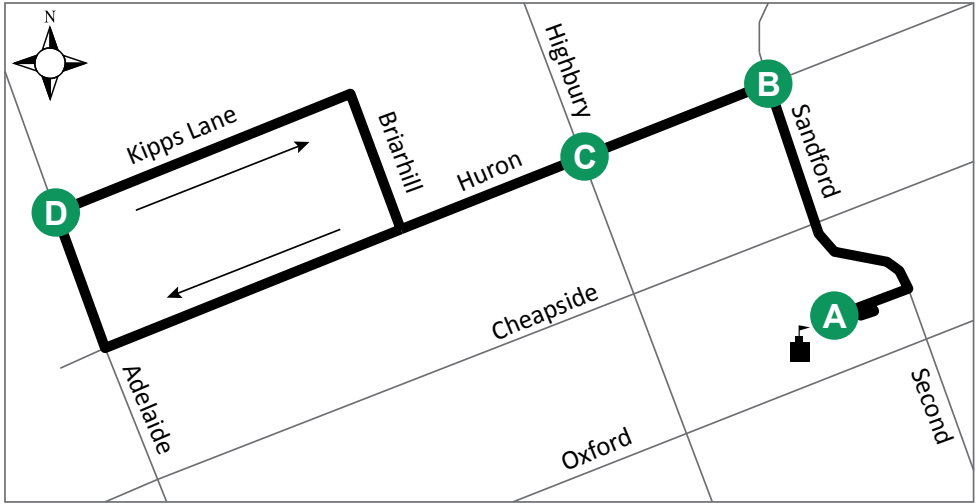

27 FANSHAWE COLLEGE - KIPPS LANE

Map Legend

Effective: May 1st - September 1st, 2017

A Timepoint

→ Route Direction

College

ROUTE 27 - MONDAY-FRIDAY

WESTBOUND				EASTBOUND			
Fanshawe College	Sandford & Huron	Huron & Highbury	Kipps Lane & Adelaide	Kipps Lane & Adelaide	Huron & Highbury	Sandford & Huron	Fanshawe College
A	B	C	D	D	C	B	A
LVS			ARR	LVS			ARR
-	-	7:03	7:10	7:10	7:18	7:20	7:25
-	-	7:20	7:27	7:27	7:36	7:39	7:45
7:30	7:34	7:37	7:45	7:47	7:56	7:59	8:05
7:50	7:54	7:57	8:05	8:07	8:16	8:19	8:25
8:10	8:14	8:17	8:25	8:27	8:36	8:39	8:45
8:30	8:34	8:37	8:45	8:47	8:56	8:59	9:05
8:50	8:54	8:57	9:05	9:07	9:16	9:19	9:25
9:10	9:14	9:17	9:25	9:27	9:36	9:39	9:45
9:30	9:34	9:37	9:45	9:47	9:56	9:59	10:05
9:50	9:54	9:57	10:05	10:07	10:16	10:19	10:25
10:10	10:14	10:17	10:25	10:27	10:36	10:39	10:45
10:30	10:34	10:37	10:45	10:47	10:56	10:59	11:05
10:50	10:54	10:57	11:05	11:07	11:16	11:19	11:25
11:10	11:14	11:17	11:25	11:27	11:36	11:39	11:45
11:30	11:34	11:37	11:45	11:47	11:56	11:59	12:05
11:50	11:54	11:57	12:05	12:07	12:16	12:19	12:25
12:10	12:14	12:17	12:25	12:27	12:36	12:39	12:45
12:30	12:34	12:37	12:45	12:47	12:56	12:59	1:05
12:50	12:54	12:57	1:05	1:07	1:16	1:19	1:25