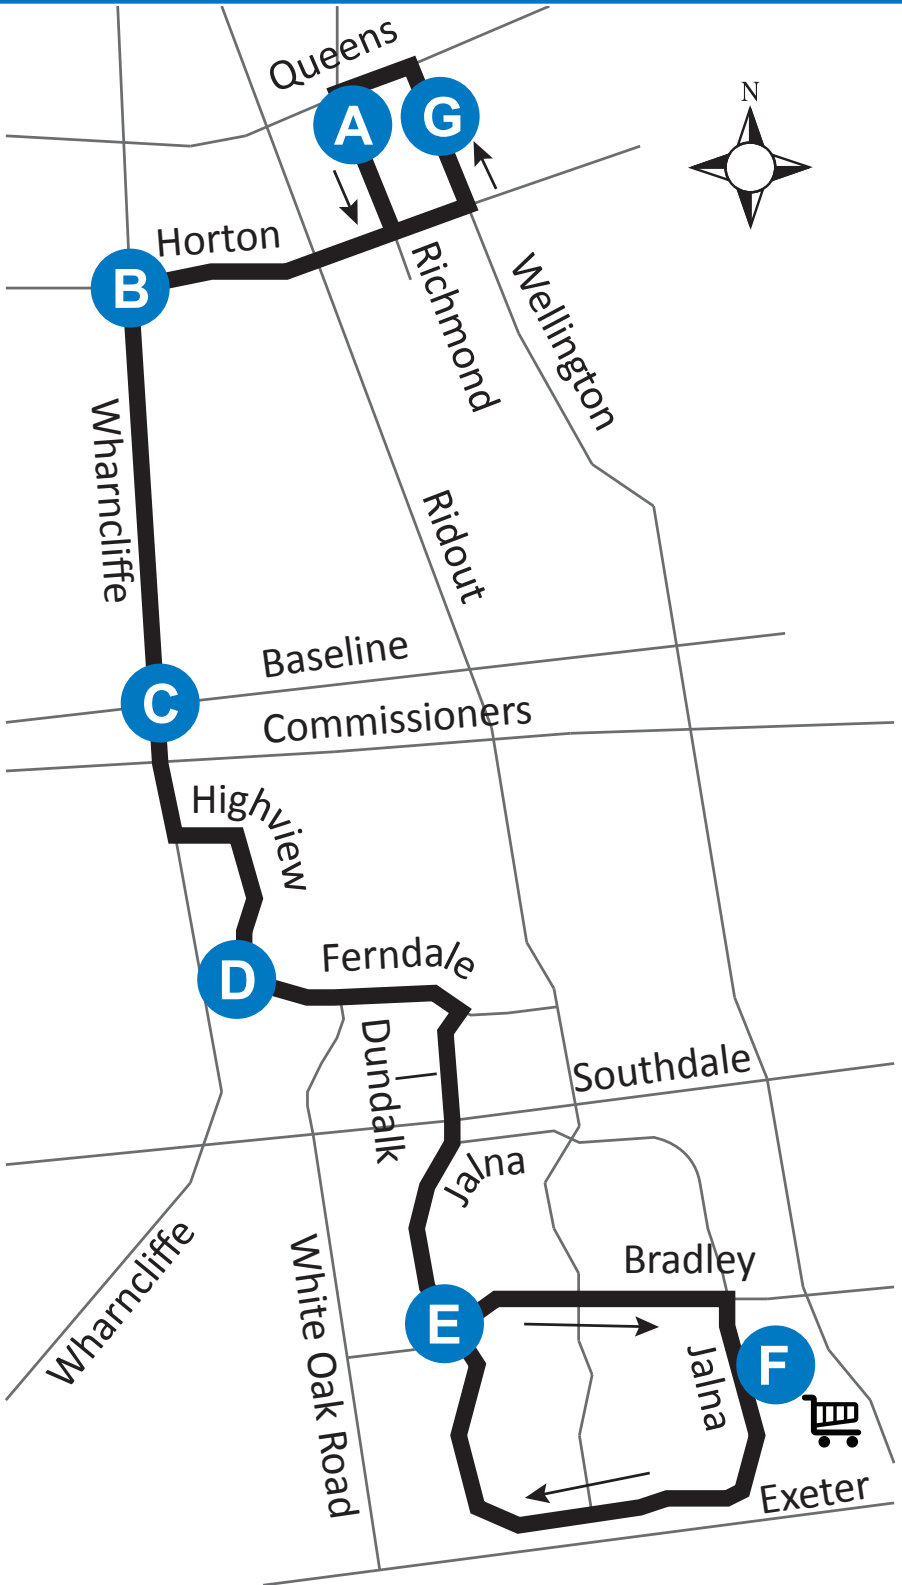

26 DOWNTOWN - WHITE OAKS MALL

Map Legend

Timepoint

Shopping Centre

Route Direction

Effective: September 3rd, 2017

ROUTE 26 - MONDAY-FRIDAY

SOUTHBOUND

LEGEND

Note 1 | To garage via Bradley, Highbury

ROUTE 26 - SUNDAY/ HOLIDAY

SOUTHBOUND

NORTHBOUND

Richmond & Carling	Wharncliffe & Horton	Wharncliffe & Baseline	Highview & Ferndale	Jalna & Bradley	White Oaks Mall	Jalna & Bradley	Highview & Wharncliffe	Wharncliffe & Euclid	Wellington & Dundas	Richmond & Carling
A	B	C	D	E	F	E	D	B	G	A
LVS					LVS					ARR
-	-	-	-	8:25	8:29	8:36	8:45	8:52	8:58	9:00
9:00	9:05	9:09	9:13	9:19	9:29	9:36	9:45	9:52	9:58	10:00
10:00	10:05	10:09	10:13	10:19	10:29	10:36	10:45	10:52	10:58	11:00
11:00	11:05	11:09	11:13	11:19	11:30	11:36	11:44	11:51	11:57	12:00
12:00	12:05	12:09	12:13	12:19	12:30	12:36	12:44	12:51	12:57	1:00
1:00	1:05	1:09	1:13	1:19	1:30	1:36	1:44	1:51	1:57	2:00
2:00	2:05	2:09	2:13	2:19	2:30	2:36	2:44	2:51	2:57	3:00
3:00	3:05	3:09	3:13	3:19	3:29	3:35	3:43	3:50	3:57	4:00
4:00	4:05	4:09	4:13	4:19	4:29	4:35	4:43	4:50	4:57	5:00
5:00	5:05	5:09	5:13	5:19	5:29	5:35	5:43	5:50	5:57	6:00
6:00	6:05	6:09	6:13	6:19	6:29	6:35	6:43	6:50	6:57	7:00
7:00	7:05	7:09	7:13	7:19	7:30	7:36	7:44	7:51	7:57	8:00
8:00	8:05	8:09	8:13	8:19	8:30	8:36	8:44	8:51	8:57	9:00
9:00	9:05	9:09	9:13	9:19	9:30	9:36	9:44	9:51	9:57	10:00
10:00	10:05	10:09	10:13	10:19	10:30	10:36	10:44	10:51	10:57	11:00
11:00	11:05	11:09	11:13	11:19	11:23	11:29	To Garage Note 1			

LEGEND

Note 1 | To garage via Bradley, Highbury