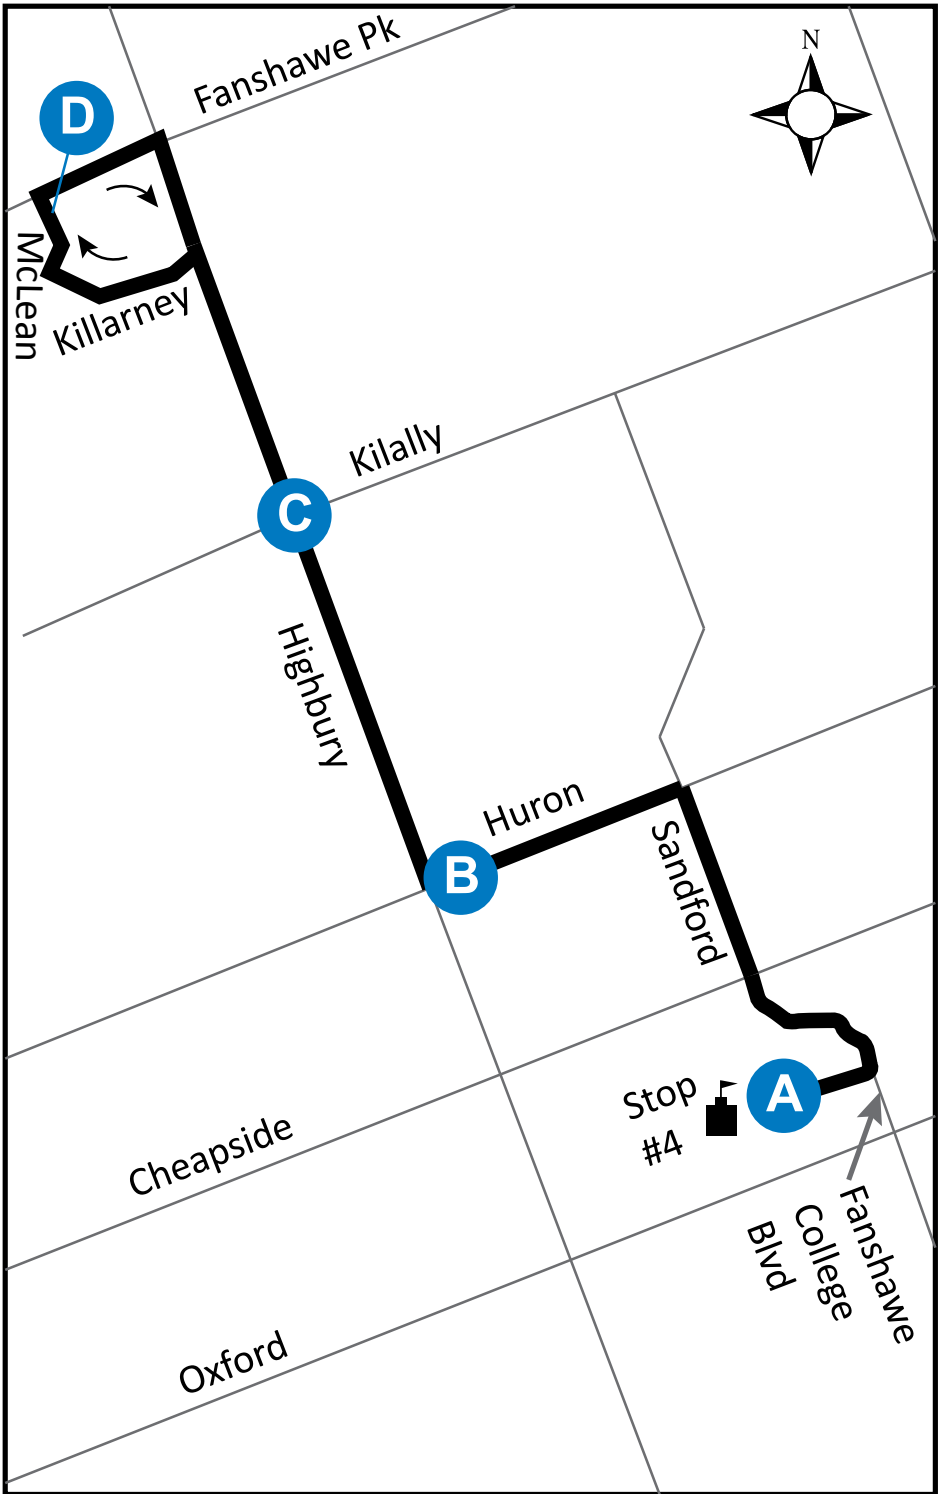

25 FANSHAW COLLEGE - FANSHAW PARK & Highbury RD

Map Legend

A Timepoint

→ Route Direction

Effective: September 4th, 2016

 College

ROUTE 25 - MONDAY-FRIDAY

NORTHBOUND				SOUTHBOUND		
FANSHAWE COLLEGE STOP #4	HURON & Highbury	Highbury & KILALLY	MCLEAN & FANSHAWE PARK	Highbury & KILALLY	HURON & Highbury	FANSHAWE COLLEGE STOP #4
A	B	C	D	C	B	A
LVS						ARR
-	7:02	7:04	7:07	7:10	7:13	7:20
7:20	7:25	7:28	7:32	7:35	7:38	7:45
7:50	7:55	7:58	8:02	8:05	8:08	8:15
8:20	8:25	8:28	8:32	8:35	8:38	8:45
8:50	8:55	8:58	9:02	9:05	9:08	9:15
9:20	9:25	9:28	9:32	9:35	9:38	9:45
9:50	9:55	9:58	10:02	10:05	10:08	10:15
10:20	10:25	10:28	10:32	10:35	10:38	10:45
10:50	10:55	10:58	11:02	11:05	11:08	11:15
11:20	11:25	11:28	11:32	11:35	11:38	11:45
11:50	11:55	11:58	12:02	12:05	12:08	12:15
12:20	12:25	12:28	12:32	12:35	12:38	12:45
12:50	12:55	12:58	1:02	1:05	1:08	1:15
1:20	1:25	1:28	1:32	1:35	1:38	1:45
1:50	1:55	1:58	2:02	2:05	2:08	2:15
2:20	2:25	2:28	2:32	2:35	2:38	2:45
2:50	2:55	2:58	3:02	3:05	3:08	3:15
3:20	3:25	3:28	3:32	3:35	3:38	3:45
3:50	3:55	3:58	4:02	4:05	4:08	4:15
4:20	4:25	4:28	4:32	4:35	4:38	4:45
4:50	4:55	4:58	5:02	5:05	5:08	5:15
5:20	5:25	5:28	5:32	5:35	5:38	-

SPECIAL NOTE:

Route 25 operates weekdays only, excluding holidays.