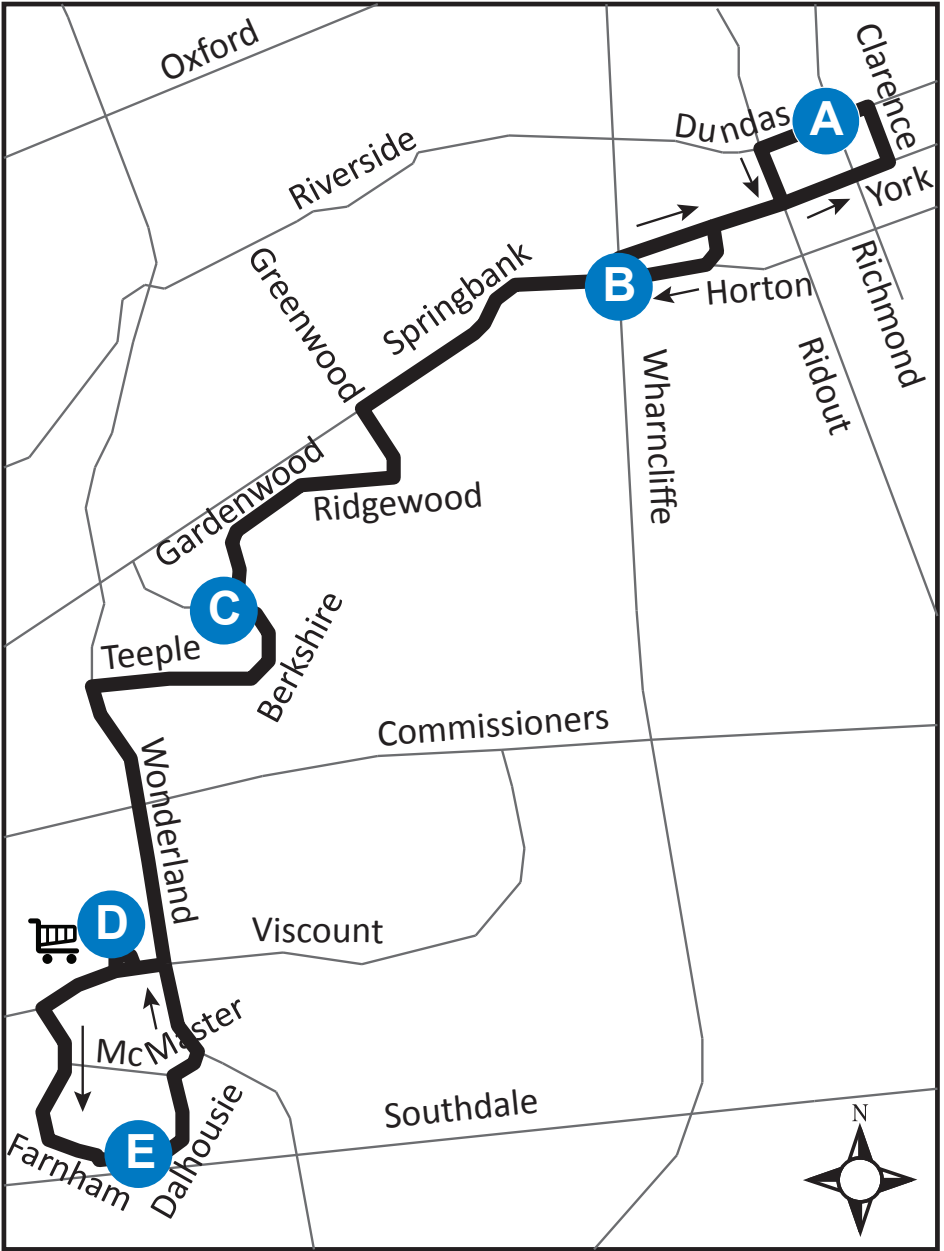

# 23 DOWNTOWN - WESTMOUNT MALL

**Map Legend**

**A** Timepoint

Shopping Centre

Route Direction

**Effective: November 26th, 2017**

**ROUTE 23 - MONDAY - FRIDAY**

**WESTBOUND**

**ROUTE 23 - SATURDAY**

WESTBOUND					EASTBOUND				
Dundas & Richmond	Horton & Wharnccliffe	Gardenwood & Berkshire	Westmount Mall	Westmount Mall	Dalhousie & Brixham	Westmount Mall	Westmount Mall	Gardenwood & Berkshire	Dundas & Richmond
<b>A</b>	<b>B</b>	<b>C</b>	<b>D</b>	<b>D</b>	<b>E</b>	<b>D</b>	<b>D</b>	<b>C</b>	<b>A</b>
LVS			ARR	LVS		ARR	LVS		ARR
-	-	-	-	-	7:44	7:49	7:50	8:00	8:13
-	-	-	-	-	8:14	8:19	8:20	8:30	8:43
8:13	8:21	8:26	8:34	8:42	8:47	8:52	8:53	9:02	9:13
8:43	8:51	8:56	9:04	9:12	9:17	9:22	9:23	9:32	9:43
9:13	9:21	9:26	9:34	9:42	9:47	9:52	9:53	10:02	10:13
9:43	9:51	9:56	10:04	10:12	10:17	10:22	10:23	10:32	10:43
10:13	10:21	10:26	10:34	10:42	10:47	10:52	10:53	11:02	11:13
10:43	10:51	10:56	11:04	11:12	11:17	11:22	11:23	11:32	11:43
11:13	11:21	11:26	11:34	11:42	11:47	11:52	11:53	12:02	12:13
11:43	11:51	11:56	12:04	12:05	12:10	12:15	12:23	12:32	12:43
12:13	12:21	12:26	12:34	12:35	12:40	12:45	12:53	1:02	1:13
12:43	12:51	12:56	1:04	1:05	1:10	1:15	1:23	1:32	1:43
1:13	1:21	1:26	1:34	1:35	1:40	1:45	1:52	2:02	2:13
1:43	1:51	1:56	2:04	2:05	2:10	2:15	2:22	2:32	2:43
2:13	2:21	2:27	2:35	2:36	2:41	2:46	2:52	3:02	3:13
2:43	2:51	2:57	3:05	3:06	3:11	3:16	3:22	3:32	3:43
3:13	3:21	3:27	3:35	3:36	3:41	3:46	3:52	4:01	4:13
3:43	3:51	3:57	4:05	4:06	4:11	4:16	4:22	4:31	4:43
4:13	4:23	4:29	4:37	4:38	4:43	4:48	4:52	5:01	5:13
4:43	4:53	4:59	5:07	5:08	5:13	5:18	5:22	5:31	5:43
5:13	5:23	5:29	5:37	5:38	5:43	5:48	5:54	6:03	6:13
5:43	5:53	5:59	6:07	6:08	6:13	6:18	6:24	6:33	6:43
6:13	6:21	6:26	6:34	6:35	6:40	6:50	6:53	7:02	7:13
6:43	6:51	6:56	7:04	7:05	To Garage Note 3				
7:13	To Garage Note 4								