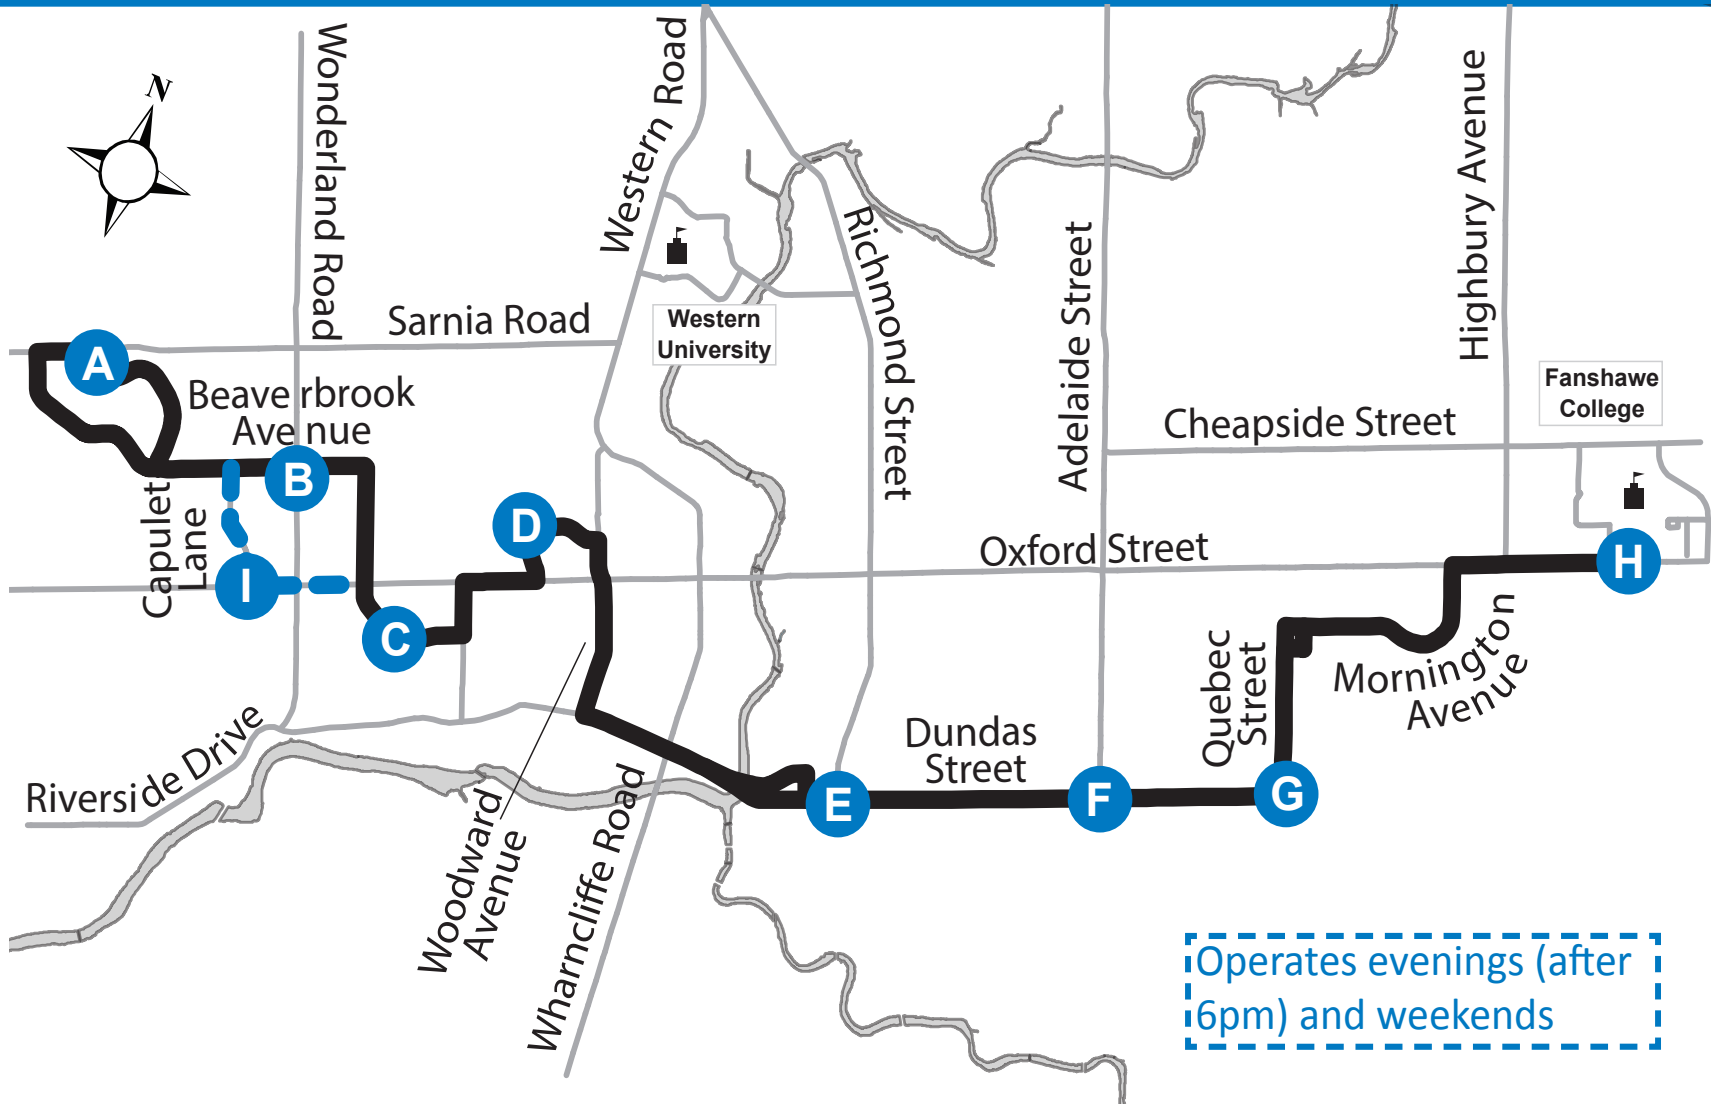

20 FANSHAWE COLLEGE - BEAVERBROOK

Map Legend

- Timepoint
- Route Direction

- Shopping Centre
- College

6pm Service Notes

Effective: September 3rd, 2017