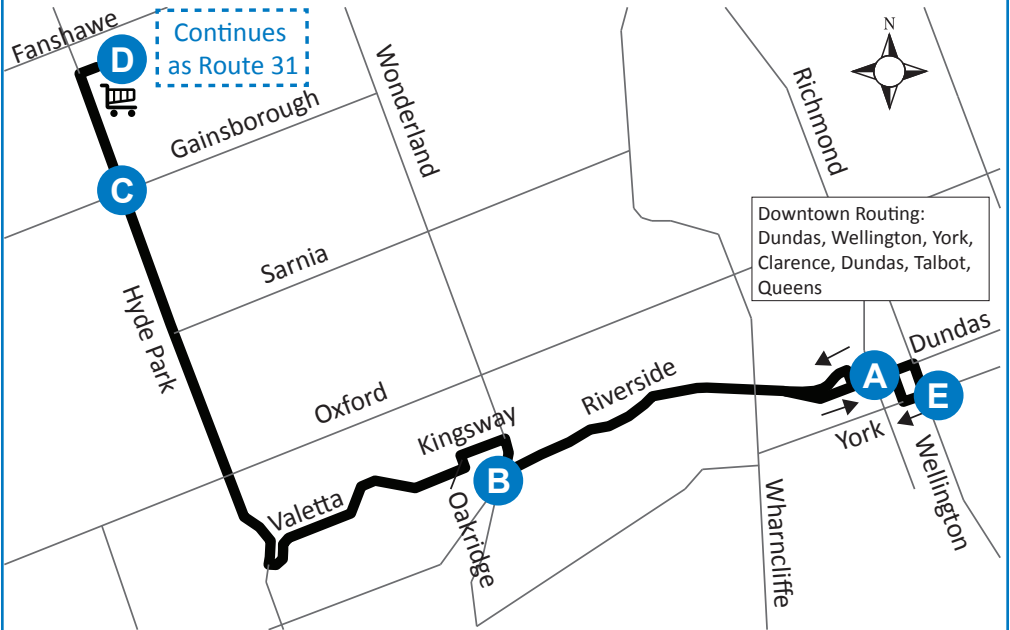

## Map Legend

Effective: November 26th, 2017

- A** Timepoint
- Shopping Centre
- Route Direction
- 31** Service Notes

## ROUTE 19 - MONDAY-FRIDAY

WESTBOUND				EASTBOUND				
Dundas Talbot	Wonderland Riverside	Hyde Park Gainsborough	Seagull Hyde Park	Seagull Hyde Park	Hyde Park Gainsborough	Wonderland Riverside	Dundas Richmond	York Wellington
<b>A</b>	<b>B</b>	<b>C</b>	<b>D</b>	<b>D</b>	<b>C</b>	<b>B</b>	<b>A</b>	<b>E</b>
LVS			ARR	LVS				LVS
-	-	-	-	5:59	6:02	6:14	6:22	6:25
-	-	-	-	6:49	6:52	7:04	7:12	7:15
6:30	6:38	6:50	6:53	TO ROUTE 31				
FROM ROUTE 31				7:14	7:18	7:33	7:42	7:45
-	-	7:19	7:22	TO ROUTE 31				
FROM ROUTE 31				7:44	7:48	8:03	8:12	8:15
7:20	7:28	7:41	7:45	TO ROUTE 31				
FROM ROUTE 31				8:14	8:18	8:33	8:42	8:45
7:50	7:58	8:11	8:15	TO ROUTE 31				
FROM ROUTE 31				8:44	8:48	9:03	9:12	9:15
8:20	8:28	8:41	8:45	TO ROUTE 31				
FROM ROUTE 31				9:14	9:18	9:33	9:42	9:45
8:50	8:58	9:11	9:15	TO ROUTE 31				

**ROUTE 19 - SATURDAY**

WESTBOUND				EASTBOUND				
Dundas Talbot	Wonderland Riverside	Hyde Park Gainsborough	Seagull Hyde Park	Seagull Hyde Park	Hyde Park Gainsborough	Wonderland Riverside	Dundas Richmond	York Wellington
A	B	C	D	D	C	B	A	E
LVS			ARR	LVS				LVS
FROM ROUTE 31				8:34	8:37	8:50	8:58	9:05
8:20	8:27	8:40	8:42	TO ROUTE 31				
9:10	9:17	9:30	9:32	TO ROUTE 31				
FROM ROUTE 31				9:32	9:35	9:48	9:55	10:03
10:06	10:13	10:26	10:28	TO ROUTE 31				
FROM ROUTE 31				10:29	10:32	10:45	10:52	Note 2

**LEGEND**

Note 2 To garage via Dundas, Waterloo, York, Egerton, Brydges