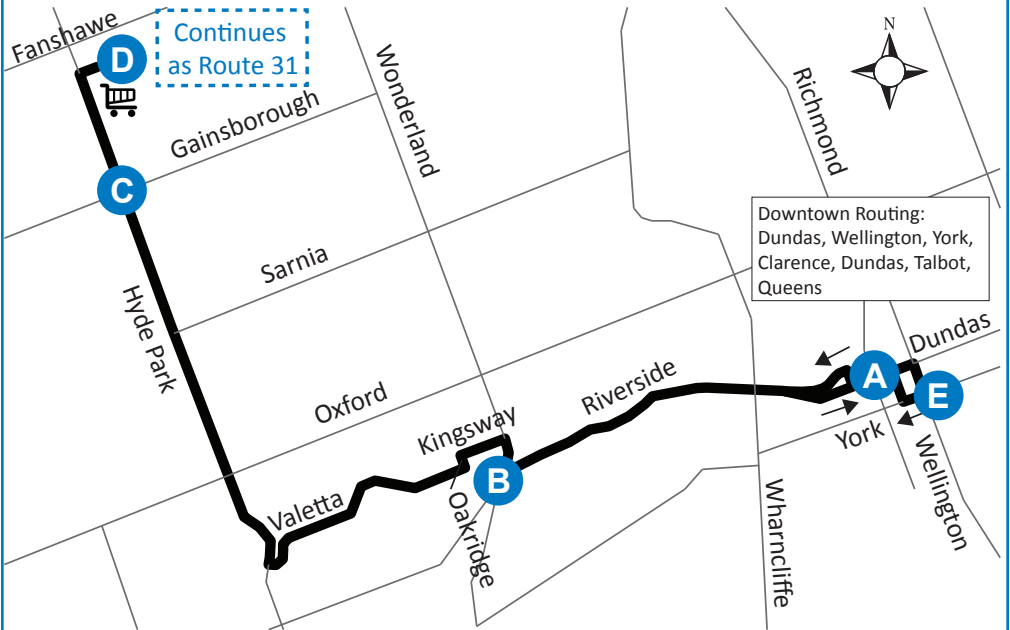

19 DOWNTOWN - HYDE PARK POWER CENTRE

Map Legend

Effective: September 3rd, 2017

- A** Timepoint
- Shopping Centre
- Route Direction
- 31** Service Notes

ROUTE 19 - MONDAY-FRIDAY

WESTBOUND				EASTBOUND				
Dundas Talbot	Wonderland Riverside	Hyde Park Gainsborough	Seagull Hyde Park	Seagull Hyde Park	Hyde Park Gainsborough	Wonderland Riverside	Dundas Richmond	York Wellington
A	B	C	D	D	C	B	A	E
LVS			ARR	LVS				LVS
-	-	-	-	5:59	6:02	6:14	6:22	6:25
-	-	-	-	6:49	6:52	7:04	7:12	7:15
6:30	6:38	6:50	6:53	TO ROUTE 31				
FROM ROUTE 31				7:14	7:18	7:33	7:42	7:45
-	-	7:19	7:22	TO ROUTE 31				
FROM ROUTE 31				7:44	7:48	8:03	8:12	8:15
7:20	7:28	7:41	7:45	TO ROUTE 31				
FROM ROUTE 31				8:14	8:18	8:33	8:42	8:45
7:50	7:58	8:11	8:15	TO ROUTE 31				
FROM ROUTE 31				8:44	8:48	9:03	9:12	9:15
8:20	8:28	8:41	8:45	TO ROUTE 31				
FROM ROUTE 31				9:14	9:18	9:33	9:42	9:45
8:50	8:58	9:11	9:15	TO ROUTE 31				

ROUTE 19 - SATURDAY

WESTBOUND				EASTBOUND				
Dundas Talbot	Wonderland Riverside	Hyde Park Gainsborough	Seagull Hyde Park	Seagull Hyde Park	Hyde Park Gainsborough	Wonderland Riverside	Dundas Richmond	York Wellington
A	B	C	D	D	C	B	A	E
LVS			ARR	LVS				LVS
7:20	7:27	7:40	7:42	TO ROUTE 31				
FROM ROUTE 31				8:34	8:37	8:50	8:58	9:05
8:20	8:27	8:40	8:42	TO ROUTE 31				
9:10	9:17	9:30	9:32	TO ROUTE 31				
FROM ROUTE 31				9:32	9:35	9:48	9:55	10:03
10:06	10:13	10:26	10:28	TO ROUTE 31				
FROM ROUTE 31				10:29	10:32	10:45	10:52	Note 2

LEGEND

Note 2 To garage via Dundas, Waterloo, York, Egerton, Brydges