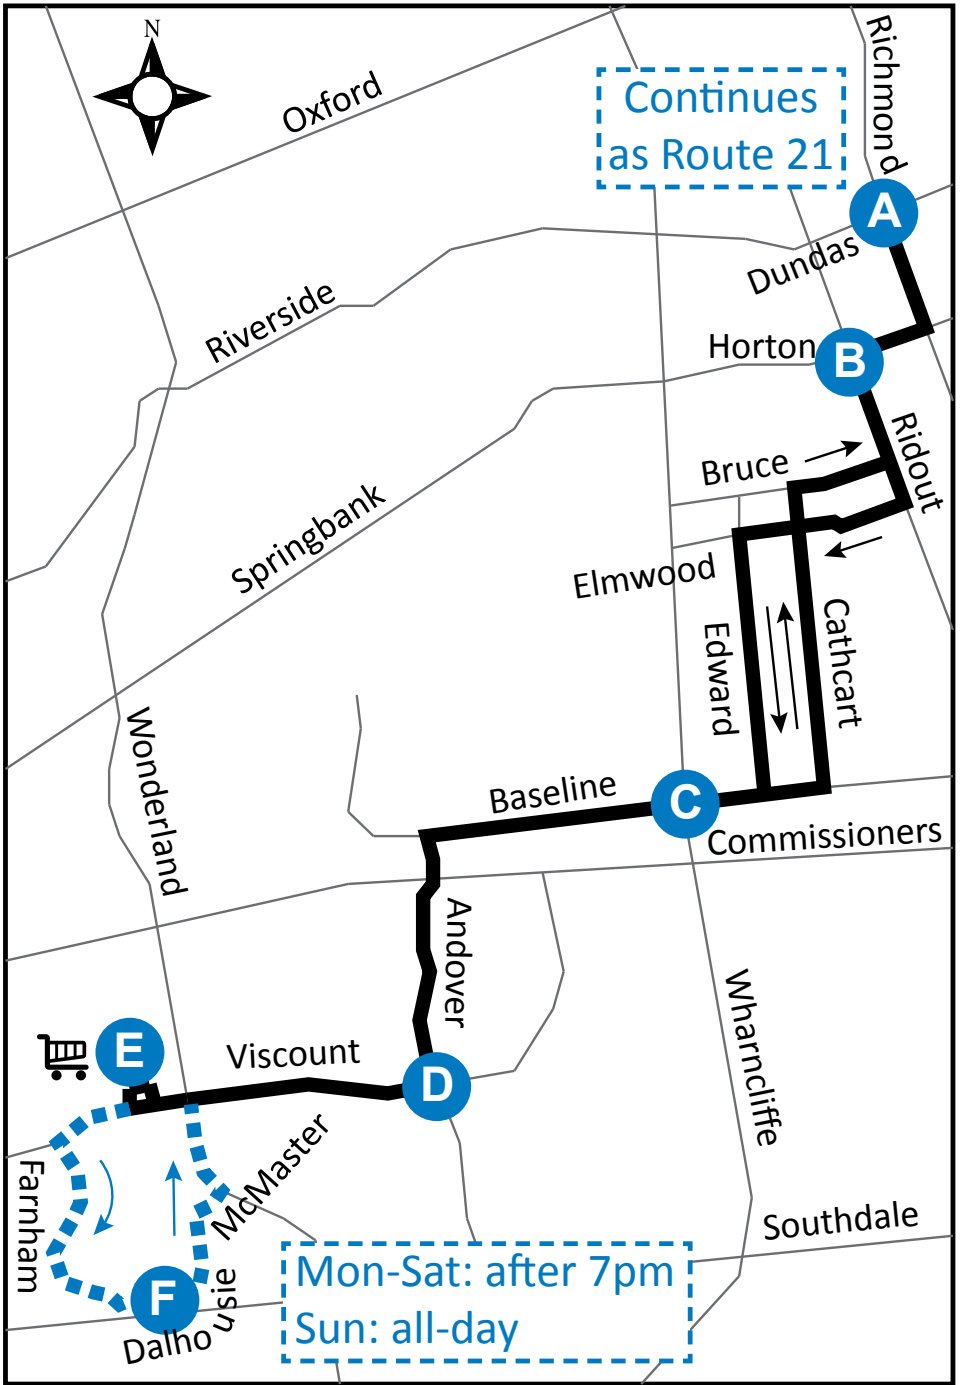

15 DOWNTOWN - WESTMOUNT MALL

Map Legend   **Effective: September 4th, 2016**

A Timepoint   Shopping Centre   Route Direction