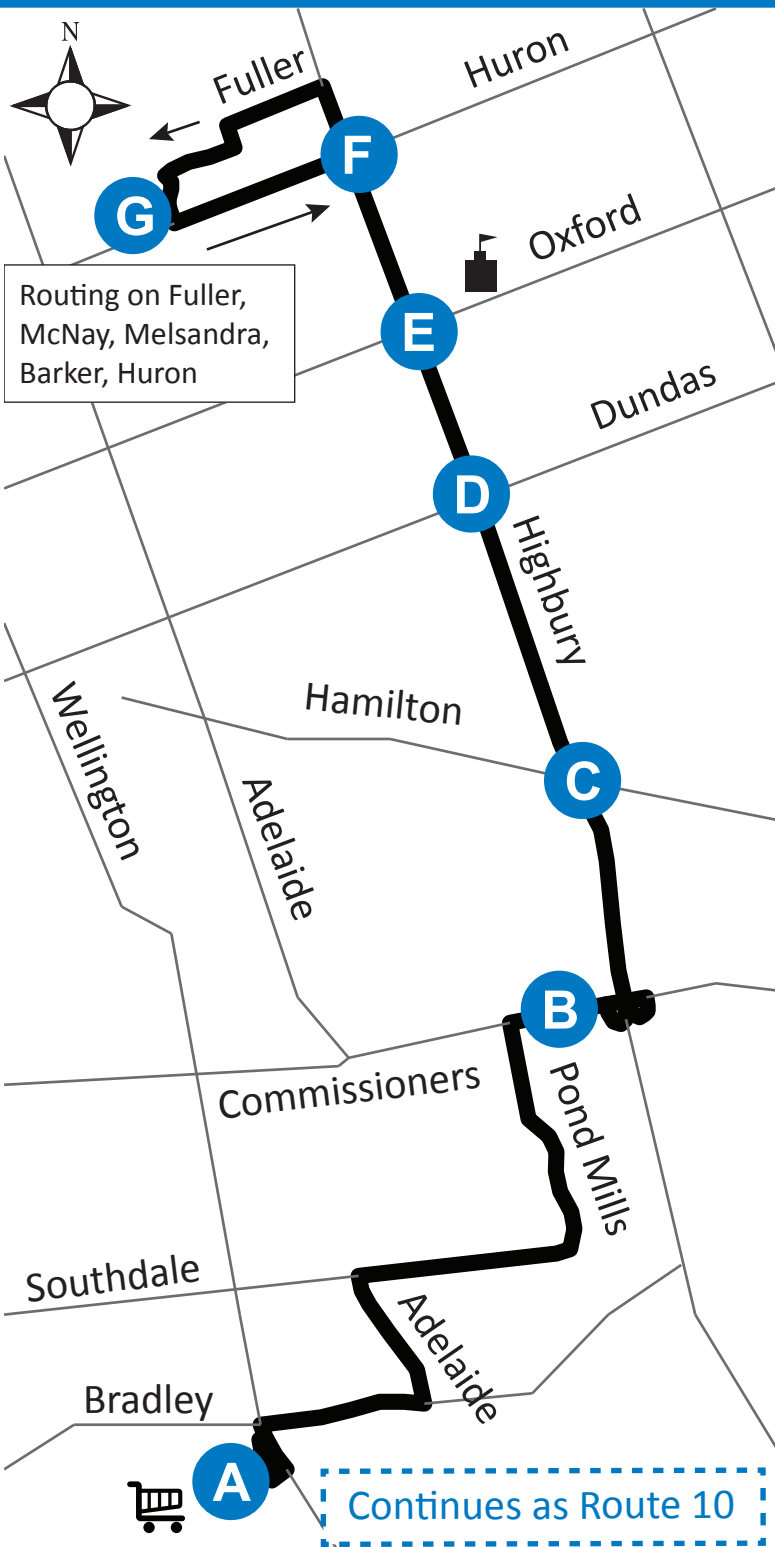

# 14 WHITE OAKS MALL - BARKER & HURON

Map Legend		Effective: September 3rd, 2017	
	Timepoint		Shopping Centre
	Route Direction		College
	Service Notes		

**ROUTE 14 - MONDAY-FRIDAY**

**NORTHBOUND**

**SOUTHBOUND**

**ROUTE 14 - MONDAY-FRIDAY**

**NORTHBOUND**

**SOUTHBOUND**

White Oaks Mall	Commissioners & Deveron	Highbury & Hamilton	Highbury & Dundas	Highbury & Oxford	Highbury & Huron	Barker & Huron	Barker & Huron	Huron & Highbury	Highbury & Oxford	Highbury & Dundas	Highbury & Hamilton	Commissioners & Deveron	White Oaks Mall
A	B	C	D	E	F	G	G	F	E	D	C	B	A
LVS			LVS			ARR	LVS			LVS			ARR
7:42	7:58	8:02	8:09	8:12	8:15	8:20	8:23	8:28	8:33	8:37	8:43	8:48	9:01
8:12	8:28	8:32	8:39	8:42	8:45	8:50	8:53	8:58	9:03	9:07	9:12	9:17	9:30
8:45	8:59	9:03	9:09	9:12	9:15	9:20	9:23	9:27	9:31	9:35	9:40	9:45	9:58
9:15	9:29	9:33	9:39	9:42	9:45	9:50	9:53	9:57	10:01	10:05	10:10	10:15	10:28
9:45	9:59	10:03	10:09	10:12	10:15	10:20	10:23	10:27	10:31	10:35	10:40	10:45	10:58
10:16	10:30	10:34	10:40	10:43	10:46	10:51	10:54	10:58	11:02	11:06	11:11	11:16	11:29
10:46	11:00	11:04	11:10	11:13	11:16	11:21	11:24	11:28	11:32	11:34	11:41	11:46	11:59
11:15	11:29	11:33	11:39	11:42	11:45	11:50	11:53	11:57	12:00	12:05	To Garage Note 4		
11:50	12:04	12:08	12:14	12:17	12:20	12:25	12:25	12:29	12:32	12:35	To Garage Note 4		
12:09	12:23	12:27	To Garage Note 4										

**LEGEND**

6:43	Arrives as Route 14, leaves as Route 10
6:50	Arrives as Route 10, leaves as Route 14
Note 3	To garage via Barker, Huron, Highbury
Note 4	To garage via Highbury

**ROUTE 14 - SUNDAY/ HOLIDAY**

<b>LEGEND</b>	
6:43	Arrives as Route 14, leaves as Route 10
6:50	Arrives as Route 10, leaves as Route 14
Note 3	To garage via Barker, Huron, Highbury
Note 4	To garage via Highbury