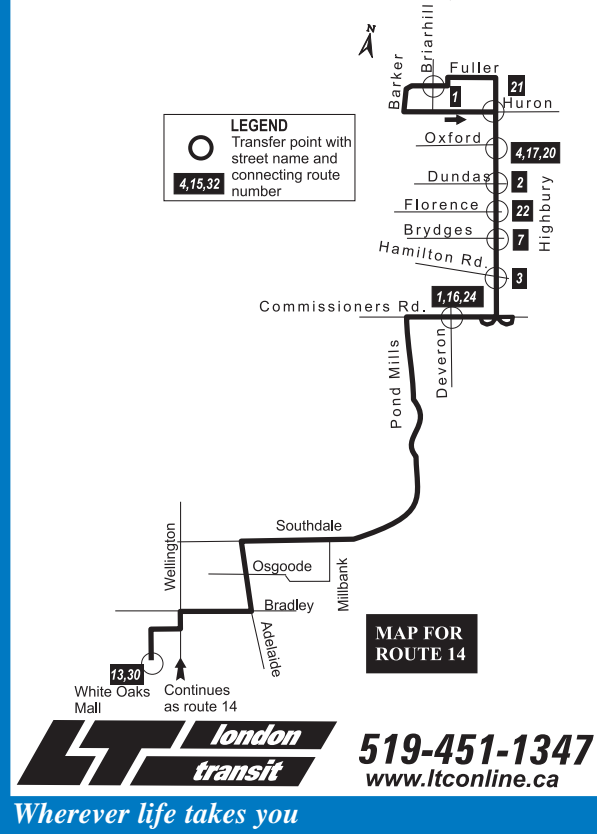

14 HIGHBURY

EFFECTIVE SEPTEMBER 5, 2010

519-451-1347
www.ltconline.ca

Wherever life takes you

LEGEND

- N Last bus Northbound.
- S Last bus Southbound.
- ® Applies to all statutory holidays except December 25 and 26.
- 00:00 Arrives as a 14 Highbury and leaves as 10 Wonderland.
- 00:00 Arrives as 10 Wonderland leaves as 14 Highbury.
- X Bus goes to Highbury and Brydges only then into garage.
- % Bus goes to White Oaks Mall only.
- @ Last bus for making transfers at Dundas and Richmond.
- + To garage via Wellington, Commissioners, Highbury.
- F10:01 Bus goes out of service.

SPECIAL INFORMATION FOR ACCESSIBLE SERVICE

Routes designated as accessible means that every scheduled bus on the route will be a low-floor accessible bus. However, some stop locations may not be fully accessible at this time.

Crowded buses can occur in 'rush hours', from 7:00-9:00am and 2:30-5:30pm Monday to Friday.

During rush hours 'Tripper' buses may run between and in addition to regularly scheduled buses and may not be accessible low-floor buses.