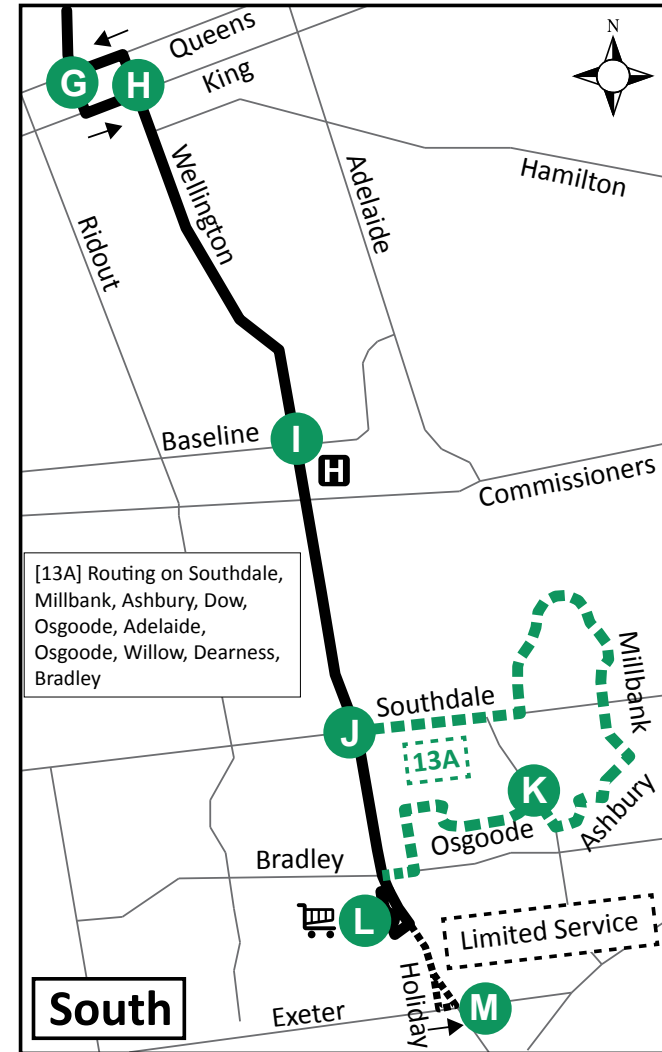

13 WHITE OAKS MALL - GRENFELL/ NORTHRIDGE

Map Legend

- A** Timepoint
- H** Hospital

- Shopping Centre
- 13A** Service Notes

- College/ University
- Route Direction

Effective: April 30th, 2017

ROUTE 13 - MONDAY-FRIDAY