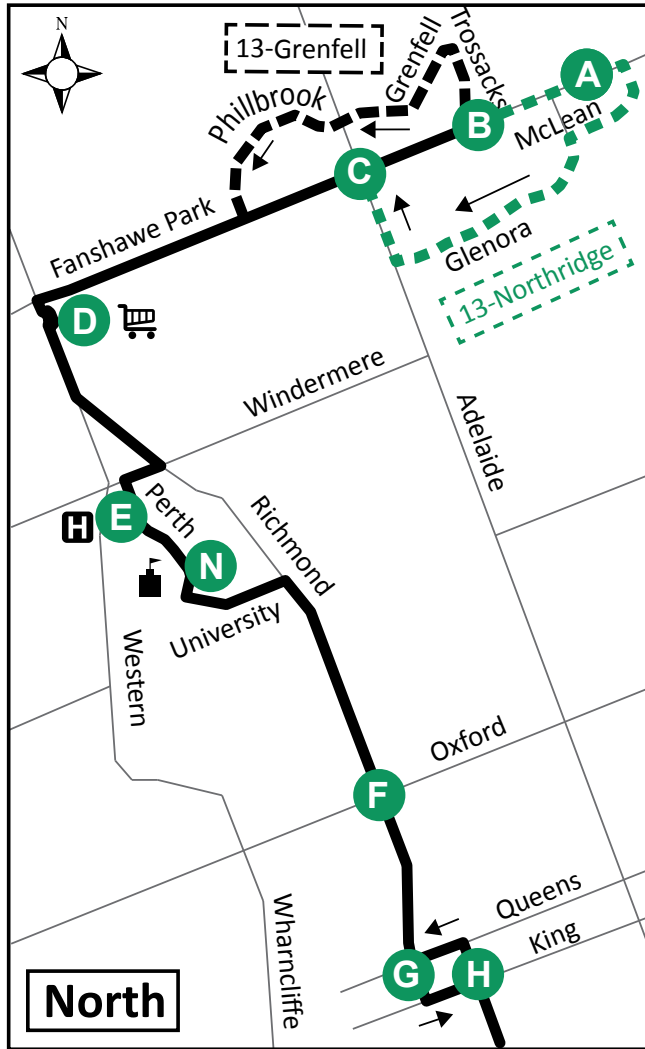

13 WHITE OAKS MALL - GRENFELL/ NORTHRIDGE

Map Legend

- A** Timepoint
- H** Hospital

- Shopping Centre
- 13A** Service Notes

- College/ University
- Route Direction

Effective: April 30th, 2017

ROUTE 13 - MONDAY-FRIDAY