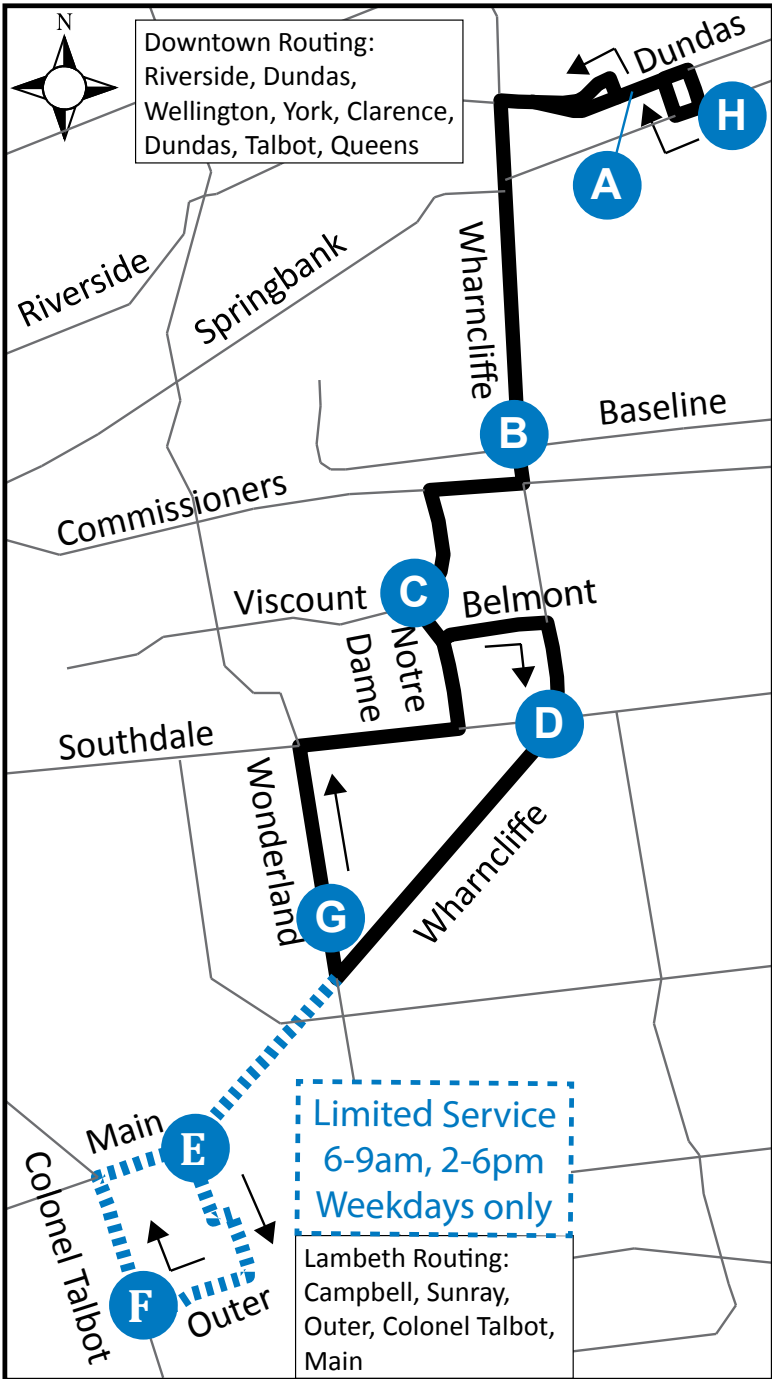

12 DOWNTOWN - WHARNCLIFFE & WONDERLAND