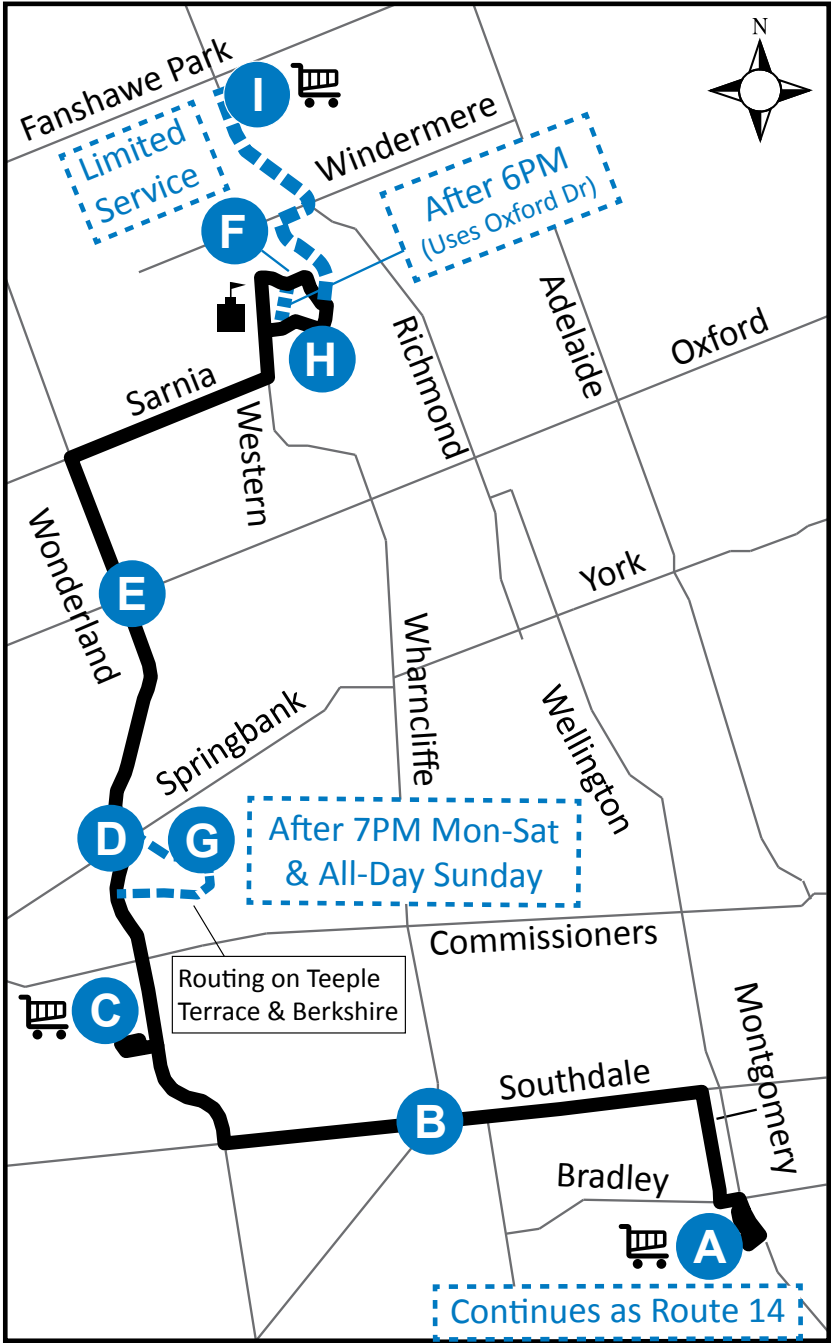

10 NATURAL SCIENCE - WHITE OAKS MALL

Map Legend

- A Timepoint
- Shopping Centre
- University
- Route Direction
- 7PM Service Notes

Effective: September 4th, 2016