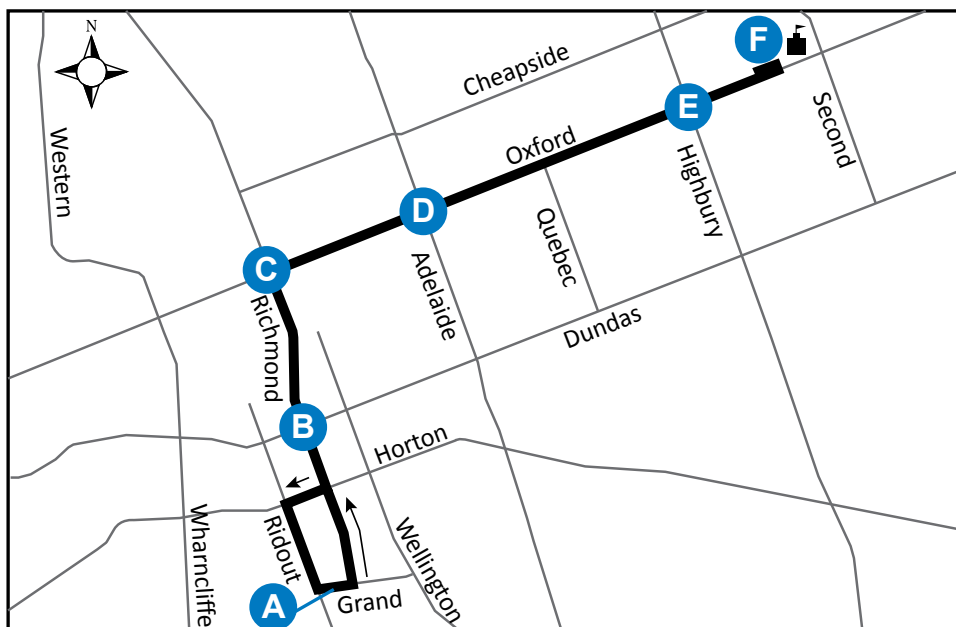

104 RIDOUT & GRAND - FANSHAWE COLLEGE

Map Legend

Effective: February 5th, 2017

A Timepoint

→ Route Direction

 College

SPECIAL NOTE:

Route 104 operates exclusively during Fanshawe College classes (Sep. 6 - Dec. 21, 2016; Jan. 5 - Feb. 17, 2017; Feb. 27 - Apr. 26, 2017), excluding Sundays and holidays.