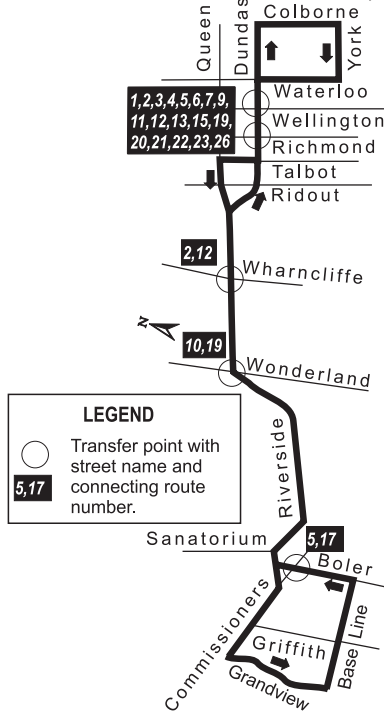

8 RIVERSIDE

EFFECTIVE SEPTEMBER 3, 2006

519-451-1347
www.londontransit.ca

Wherever life takes you

LEGEND

- @ Last bus for transfer at Dundas and Richmond.
- W Last bus Westbound.
- # To garage via York, Egerton, Brydges.

Crowded buses can occur in 'rush hours', from 7:00-9:00am and 2:30-5:30pm Monday to Friday.

During rush hours 'Tripper' buses may run between and in addition to, regularly scheduled buses and may not be accessible low-floor buses.

For more information please call 519-451-1347

8 RIVERSIDE Monday-Friday 8 RIVERSIDE

MONDAY TO FRIDAY PEAK HOUR SERVICE ONLY

	WESTBOUND						EASTBOUND															
	Dundas	Richmond	Riverside	Wonderland	Riverside	Hyde Park	Halls Mills	Commissioners	Griffith	Baseline	Boler	Commissioners	Riverside	Hyde Park	Riverside	Wonderland	Dundas	Richmond	York	Colborne	York	Colborne
	LVS																		ARR		LVS	
	-	-	-	-	-	-	-	-	-	-	-	-	-	-	-	-	-	-	-	-	6:30	
	-	-	-	-	-	-	-	-	-	-	-	-	-	-	-	-	-	-	-	-	7:00	
	6:35	6:44	6:49	6:56	7:02	7:06	7:10	7:15	7:25	7:30	7:30											
	7:05	7:14	7:19	7:26	7:32	7:36	7:40	7:45	7:55	8:00	8:00											
	7:35	7:44	7:49	7:56	8:02	8:06	8:10	8:15	8:25	8:30	8:30											
	8:05	8:14	8:19	8:26	8:32	8:36	8:40	8:45	8:55	#9:00	-											
	W8:35	W8:44	W8:49	W8:56	@9:02	@9:06	@9:10	@9:15	9:25	#9:30	-											

LEGEND

@ Last bus for transfer at Dundas and Richmond.
 W Last bus Westbound.
 # To garage via York, Egerton, Brydges.

PLEASE NOTE: THERE IS NO SATURDAY, SUNDAY OR HOLIDAY SERVICE ON THIS ROUTE.