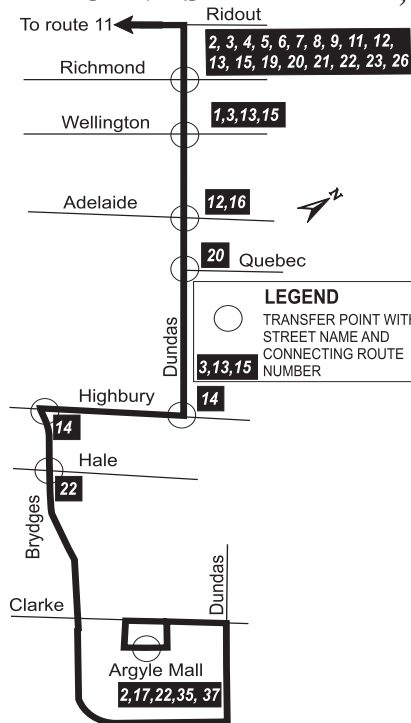

# 7 WAVELL

**EFFECTIVE SEPTEMBER 4, 2005**

**519-451-1347**  
[www.londontransit.ca](http://www.londontransit.ca)

*Wherever life takes you*

## LEGEND

- @ Last bus for transfer at Dundas and Richmond.
- E Last bus Eastbound.
- # To garage via Clarke, Wavell, Highbury.
- Ⓢ Applies to all statutory holidays except December 25 and 26.
- 00:00** Arrives as 7 Wavell leaves westbound as route 11 Southcrest.
- 00:00** Arrives as 11 Southcrest leaves eastbound as 7 Wavell.
- 00:00 Loops in Downtown returning east as 7 Wavell.

### LEGEND

- @ Last bus for transfer at Dundas and Richmond.
- E Last bus Eastbound.
- # To garage via Clarke, Wavell, Highbury.
- ® Applies to all statutory holidays except December 25 and 26.
- 00:00** Arrives as 7 Wavell leaves westbound as route 11 Southcrest.
- 00:00** Arrives as 11 Southcrest leaves eastbound as 7 Wavell.
- 00:00 Loops in Downtown returning east as 7 Wavell.

### LEGEND

- @ Last bus for transfer at Dundas and Richmond.
- E Last bus Eastbound.
- # To garage via Clarke, Wavell, Highbury.
- ® Applies to all statutory holidays except December 25 and 26.
- 00:00** Arrives as 7 Wavell leaves westbound as route 11 Southcrest.
- 00:00** Arrives as 11 Southcrest leaves eastbound as 7 Wavell.
- 00:00* Loops in Downtown returning east as 7 Wavell.