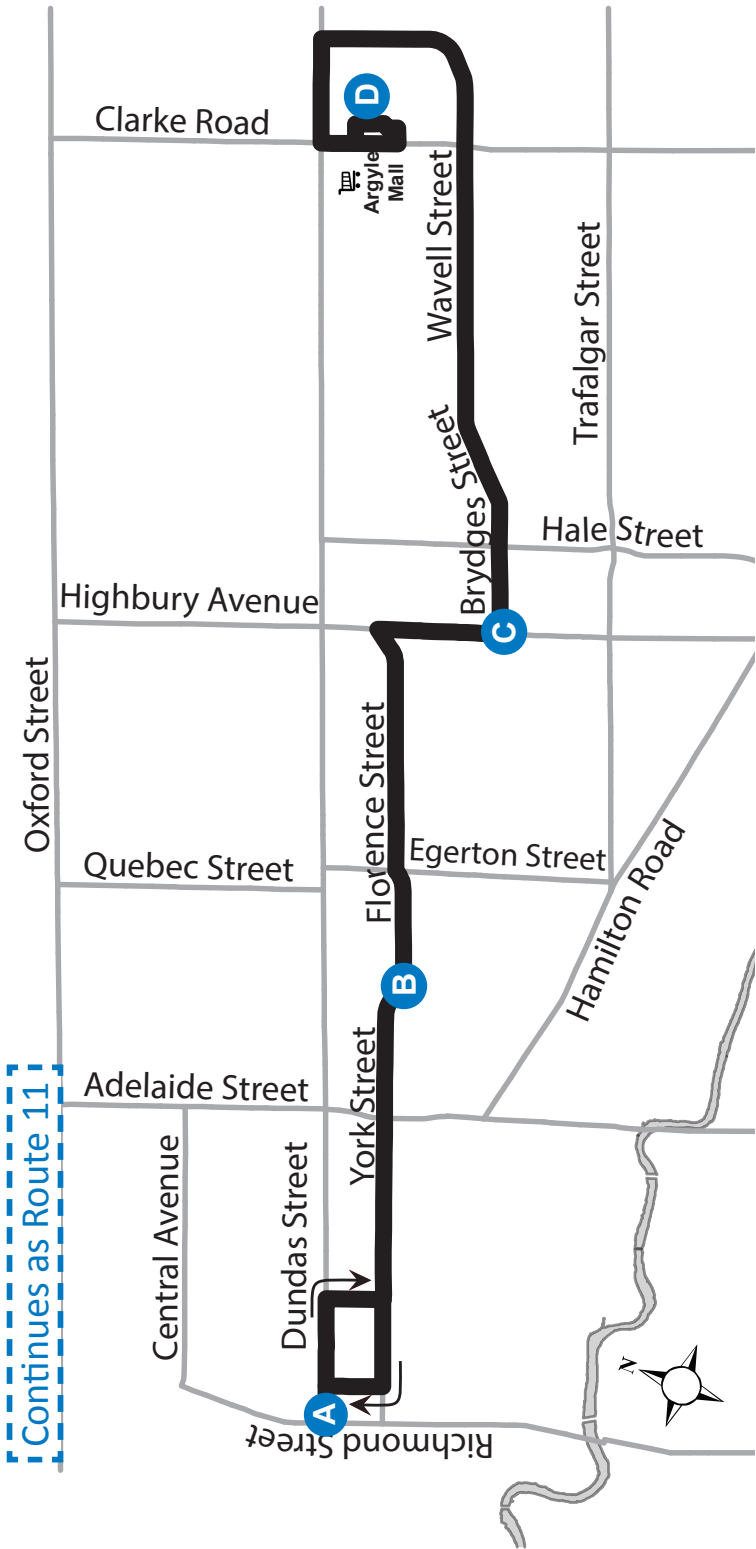

7

DOWNTOWN - ARGYLE MALL

Map Legend

- A** Timepoint
- Route Direction

- Shopping Centre
- 11** Service Notes

Effective: September 3rd, 2017

ROUTE 7 - MONDAY-FRIDAY

EASTBOUND

LEGEND

6:30	Arrives as Route 7, leaves as Route 11
6:30	Arrives as Route 11, leaves as Route 7
Note 1	To garage via Clarke, Wavell, Brydges