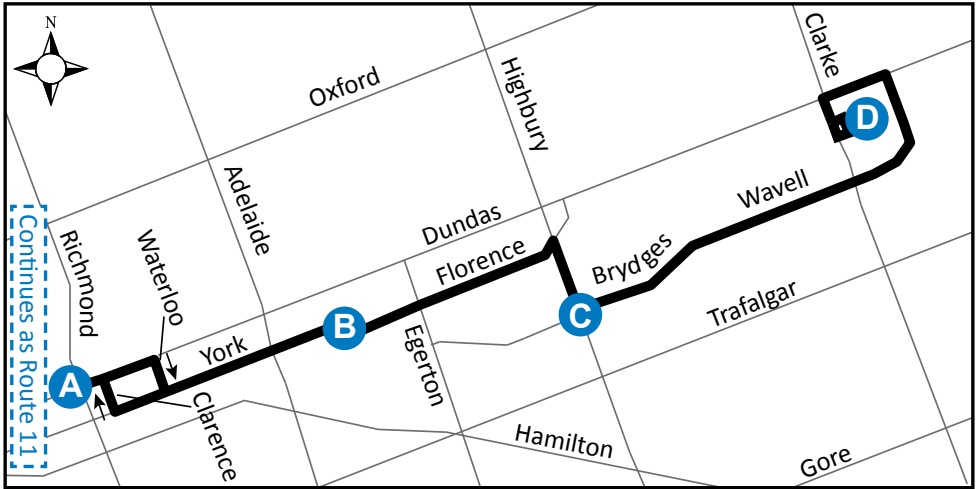

7

DOWNTOWN - ARGYLE MALL

Map Legend

Effective: September 4th, 2016

- Timepoint
- Route Direction

- Shopping Centre
- Service Notes