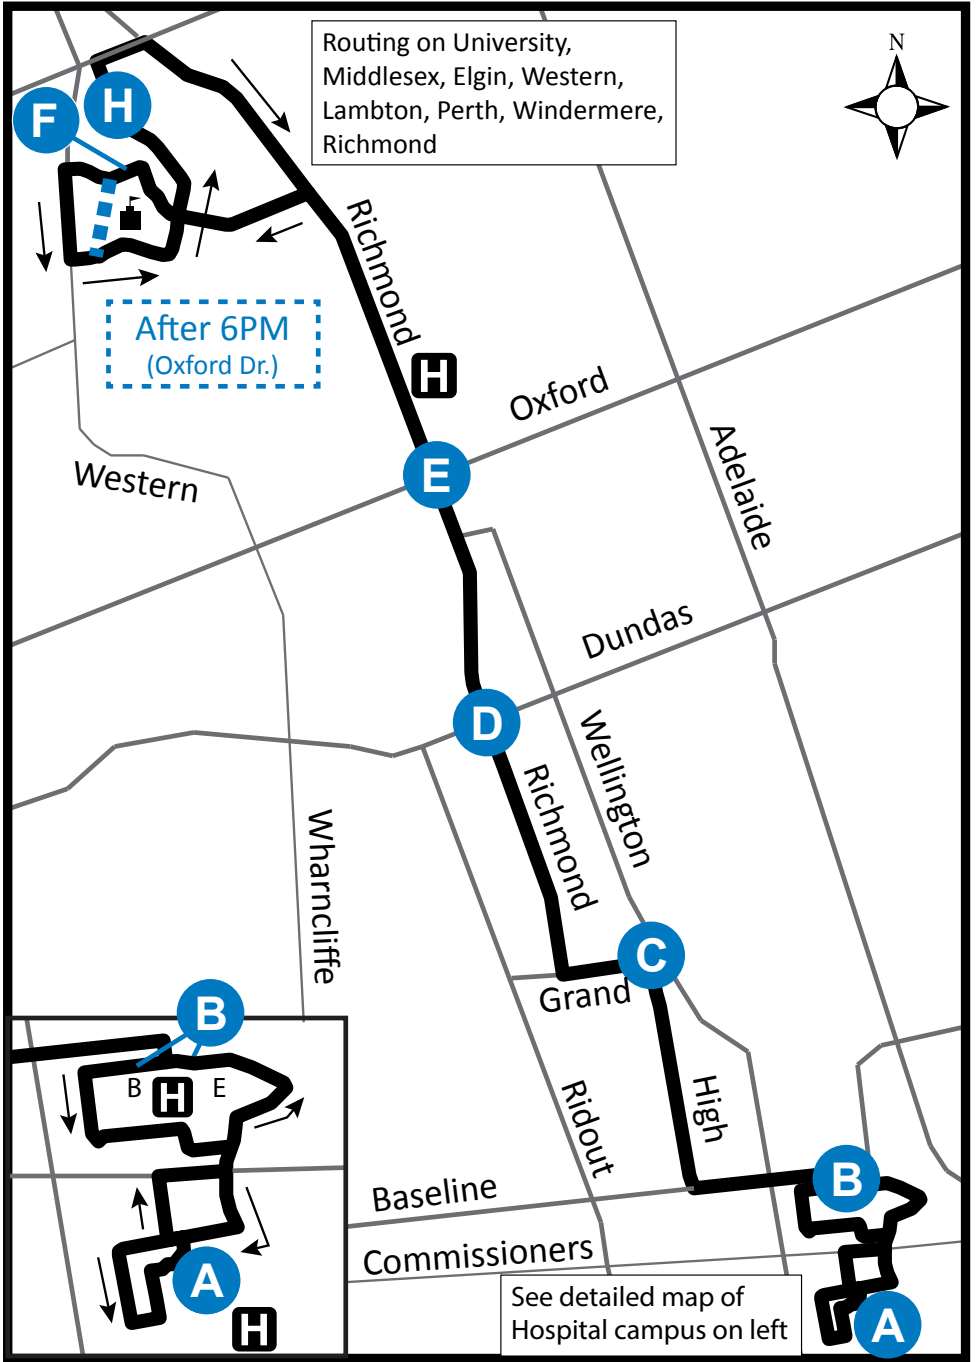

### Map Legend

Effective: September 4th, 2016

Timepoint

Hospital

Route Direction

University

**ROUTE 6 - MONDAY-FRIDAY - BEFORE 7PM**

**NORTHBOUND**

**LEGEND**

**7:27** Arrives as Route 9C, leaves as Route 6

**7:38** Arrives as Route 6, leaves as Route 9C

Note 1 To garage via Baseline, Westminster, Thompson, Egerton, Brydges

**ROUTE 6 - SATURDAY - BEFORE 7PM**

**LEGEND**

**7:27** Arrives as Route 9C, leaves as Route 6

**7:38** Arrives as Route 6, leaves as Route 9C

Note 1 To garage via Baseline, Westminster, Thompson, Egerton, Brydges

**ROUTE 6 - SUNDAY/ HOLIDAY - BEFORE 7 PM**

**LEGEND**

7:27	Arrives as Route 9C, leaves as Route 6
7:08	Arrives as Route 6, leaves as Route 9C
Note 1	To garage via Baseline, Westminster, Thompson, Egerton, Brydges
Note 2	To garage via King, Waterloo, York, Egerton, Brydges