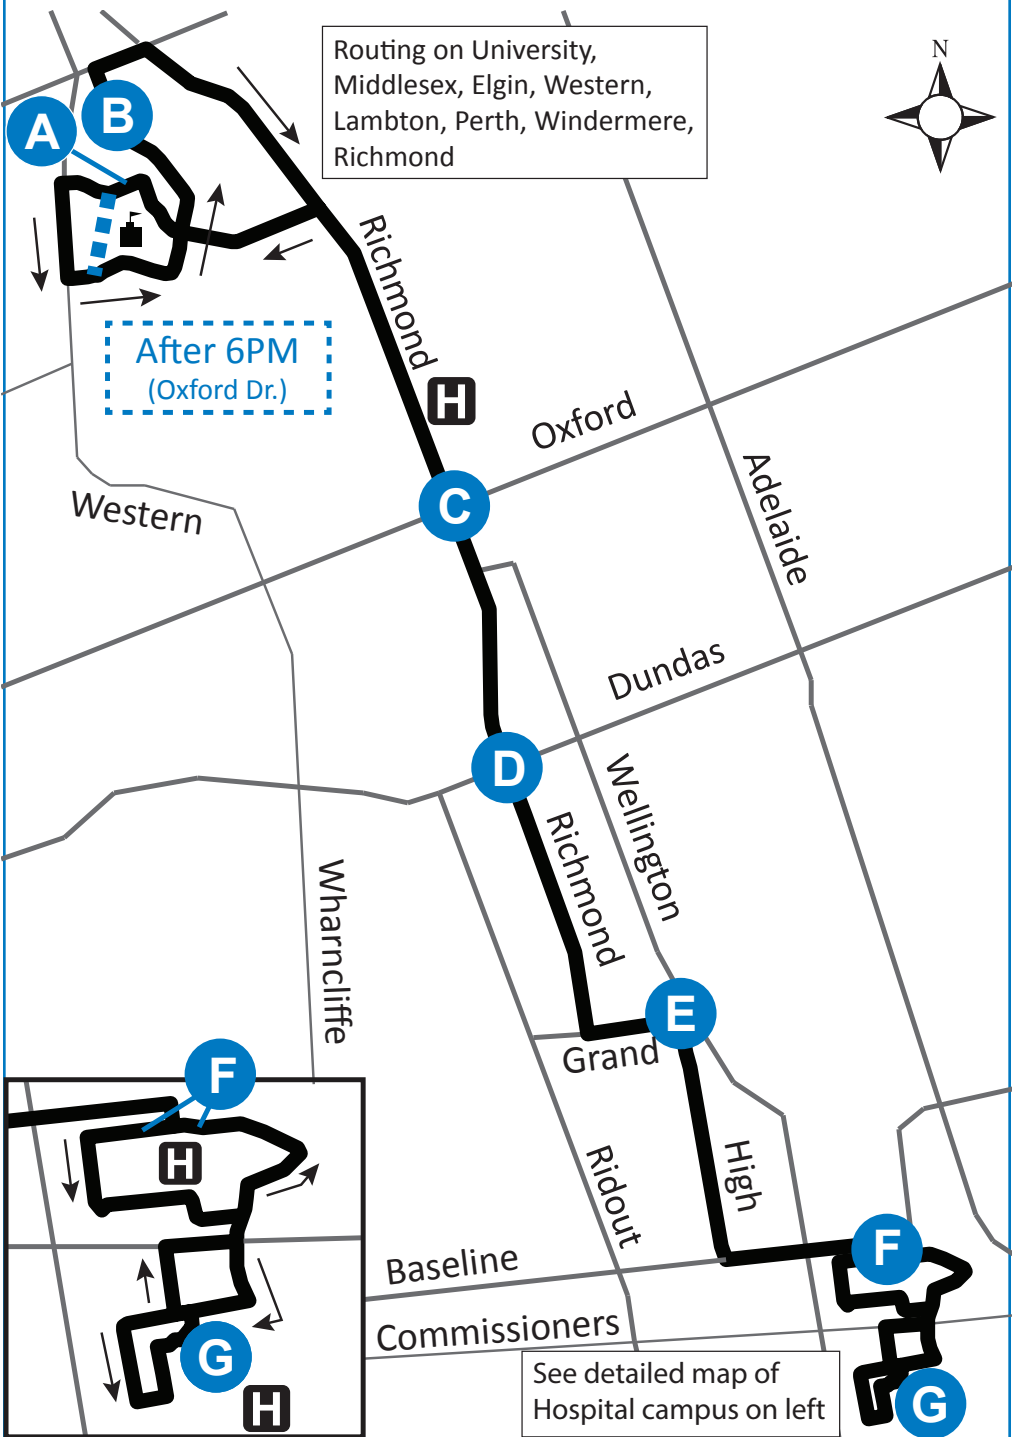

6

NATURAL SCIENCE - PARKWOOD INSTITUTE

Map Legend

Effective: November 26th, 2017

Timepoint

Hospital

Route Direction

University

ROUTE 6 - SATURDAY

SOUTHBOUND

NORTHBOUND

| Natural Science | University Hospital | Richmond & Oxford | Richmond & Dundas | High & Grand | Victoria Hospital Zone B | Parkwood Hospital | Parkwood Hospital | Victoria Hospital Zone E | High & Grand | Richmond & Dundas | Richmond & Oxford | Natural Science |
|-----------------|---------------------|-------------------|-------------------|--------------|--------------------------|-------------------|-------------------|--------------------------|------------------|-------------------|-------------------|-----------------|
| | | | | | | | | | | | | |
| LVS | | | | | | ARR | LVS | | | | | ARR |
| 10:25 | 10:30 | 10:40 | 10:45 | 10:50 | 10:55 | 11:01 | 11:08 | 11:11 | 11:17 | 11:25 | 11:31 | 11:39 |
| 10:55 | 11:00 | 11:10 | 11:15 | 11:20 | 11:25 | 11:31 | 11:43 | 11:46 | 11:52 | 12:00 | 12:06 | 12:14 |
| 11:20 | 11:25 | 11:35 | 11:40 | 11:45 | 11:50 | 11:56 | 12:16 | 12:19 | To Garage Note 1 | | | |
| 11:41 | 11:46 | 11:55 | 12:00 | 12:05 | 12:10 | 12:16 | To Garage Note 1 | | | | | |

LEGEND

| | |
|--------|---|
| 7:27 | Arrives as Route 9C, leaves as Route 6 |
| 7:38 | Arrives as Route 6, leaves as Route 9C |
| Note 1 | To garage via Commissioners, Highbury |
| Note 2 | To garage via King, Waterloo, York, Egerton, Brydges |
| Note 3 | To garage via Baseline, Westminster, Thompson, Egerton, Brydges |

| LEGEND | |
|---------------|---|
| 7:27 | Arrives as Route 9C, leaves as Route 6 |
| 7:38 | Arrives as Route 6, leaves as Route 9C |
| Note 1 | To garage via Commissioners, Highbury |
| Note 2 | To garage via King, Waterloo, York, Egerton, Brydges |
| Note 3 | To garage via Baseline, Westminster, Thompson, Egerton, Brydges |