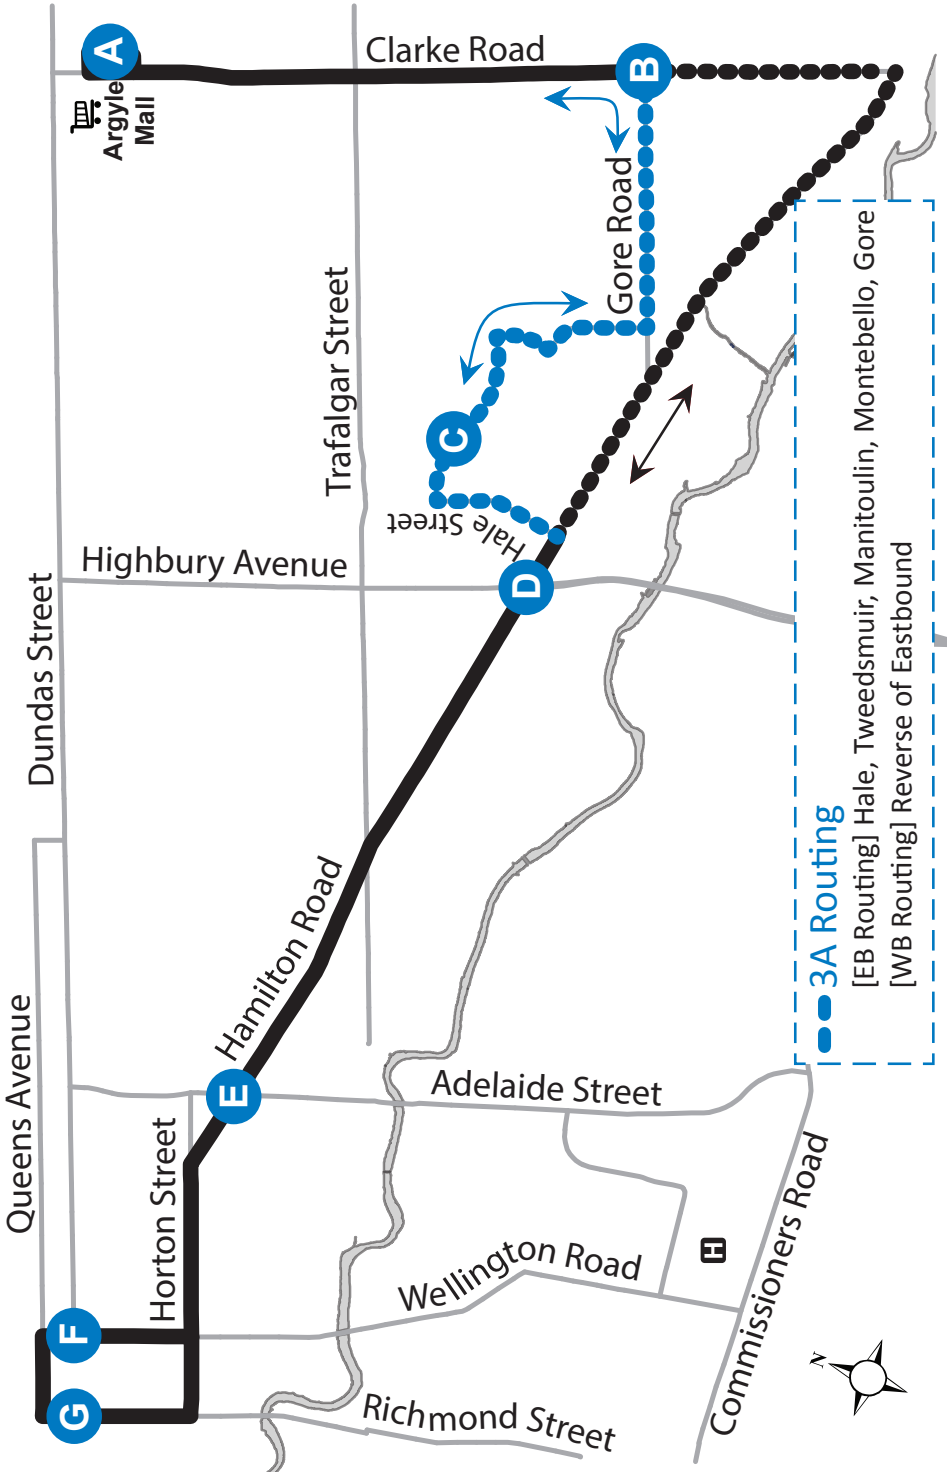

3

DOWNTOWN - FAIRMONT / ARGYLE MALL

Map Legend		Effective: September 3rd, 2017			
A	Timepoint		Shopping Centre		Route Direction
H	Hospital	3A	Service Notes	3B	Service Notes

ROUTE 3 - MONDAY-FRIDAY

WESTBOUND