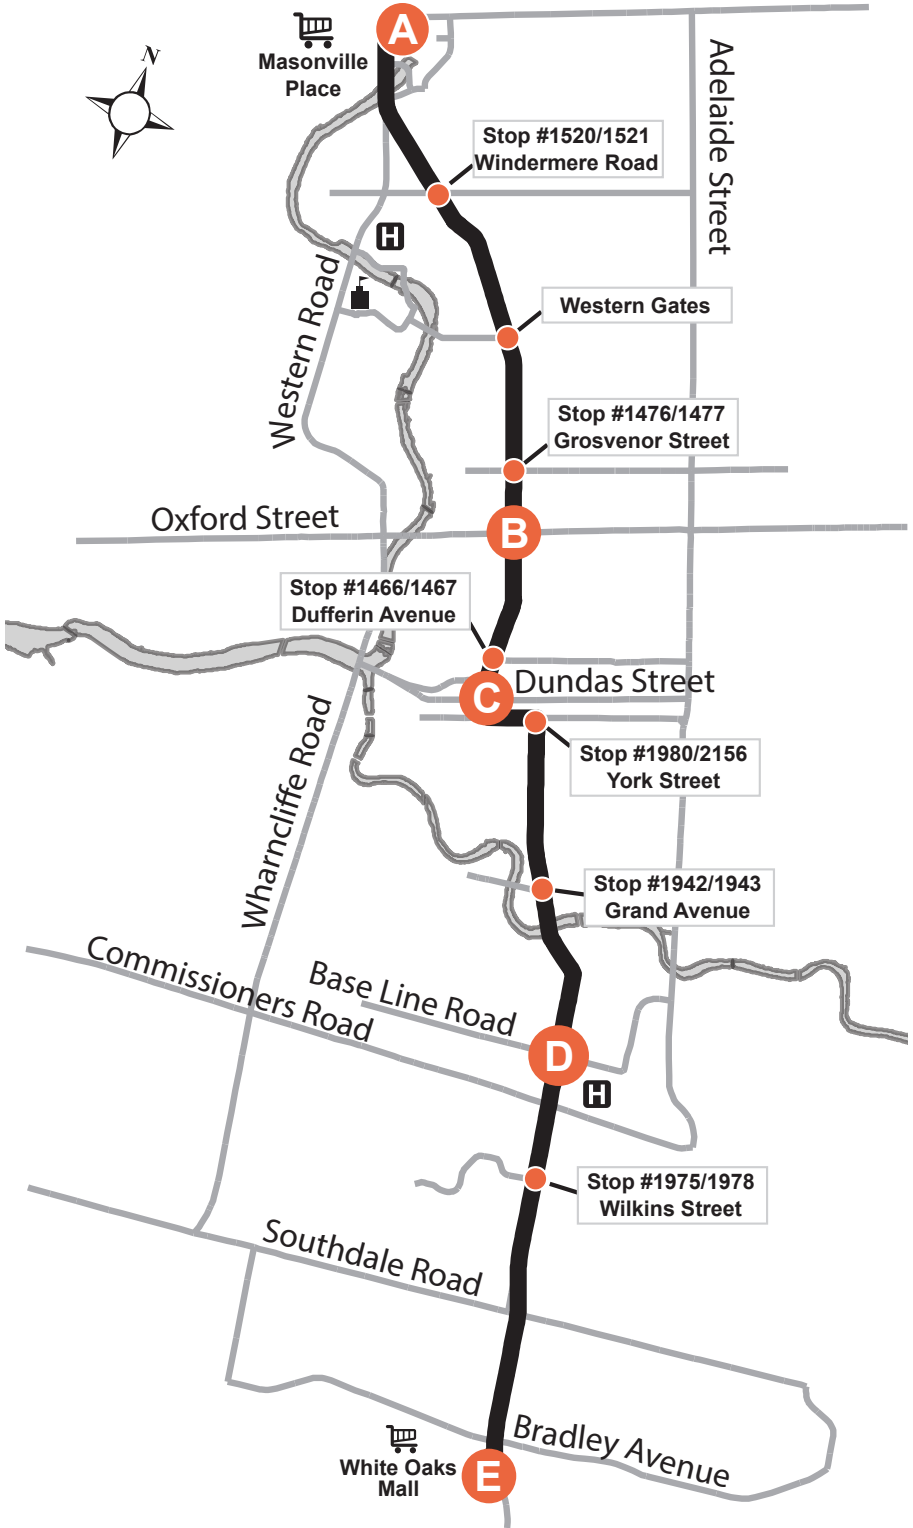

90

EXPRESS MASONVILLE MALL - WHITE OAKS MALL

Map Legend

Timepoint

Stop Location

Shopping Centre

Hospital

University

ROUTE 90 - SUNDAY

SOUTHBOUND

NORTHBOUND

Masonville Mall	Richmond & Oxford	Richmond & Dundas	Wellington & Base Line	White Oaks Mall	White Oaks Mall	Wellington & Base Line	Richmond & Dundas	Richmond & Oxford	Masonville Mall
A	B	C	D	E	E	D	C	B	A
LVS				ARR	LVS				ARR
-	-	-	-	-	10:00	10:08	10:14	10:19	10:26
10:02	10:12	10:15	10:23	10:30	10:30	10:38	10:44	10:49	10:56
10:30	10:40	10:43	10:51	10:58	11:00	11:08	11:14	11:19	11:26
11:00	11:10	11:13	11:21	11:28	11:30	11:38	11:46	11:51	11:57
11:30	11:39	11:43	11:51	11:57	12:00	12:08	12:16	12:21	12:27
12:00	12:09	12:13	12:21	12:27	12:30	12:38	12:46	12:51	12:57
12:30	12:39	12:43	12:51	12:57	1:00	1:08	1:16	1:21	1:27
1:00	1:09	1:13	1:21	1:27	1:30	1:38	1:46	1:51	1:57
1:30	1:39	1:43	1:51	1:57	2:00	2:08	2:16	2:21	2:27
2:00	2:09	2:13	2:21	2:27	2:30	2:38	2:46	2:51	2:57
2:30	2:39	2:43	2:51	2:57	3:00	3:08	3:16	3:21	3:27
3:00	3:09	3:13	3:21	3:27	3:30	3:38	3:46	3:51	3:57
3:30	3:39	3:43	3:51	3:57	4:00	4:08	4:16	4:21	4:27
4:00	4:09	4:13	4:21	4:27	4:30	4:38	4:46	4:51	4:57
4:30	4:39	4:43	4:51	4:57	5:00	5:08	5:16	5:21	5:27
4:57	5:06	5:10	5:18	5:24	5:24	5:32	5:40	5:45	5:51
5:27	5:36	5:40	5:48	5:54	To Garage Note 3				