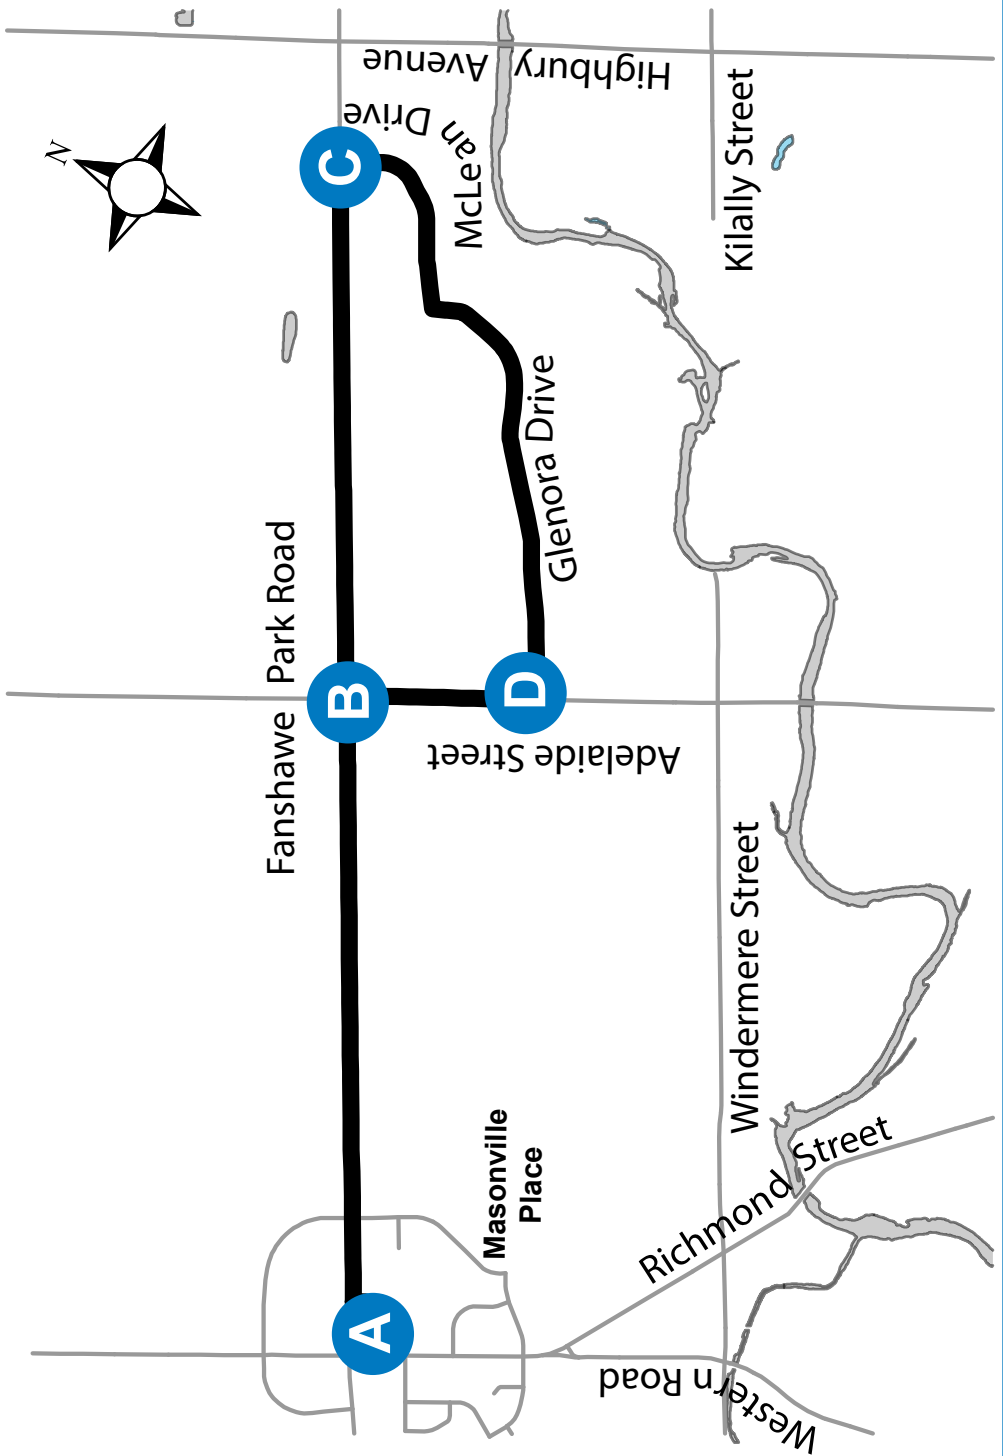

### Map Legend

- Timepoint
- Route Direction

Effective: September 3rd, 2017

- Shopping Centre
- Service Notes

**ROUTE 40 - MONDAY-FRIDAY**

**WESTBOUND**

**EASTBOUND**

Masonville Place	Fanshawe Park Road & Adelaide	Fanshawe Park Road & McLean	Fanshawe Park Road & McLean	Fanshawe Park Road & Adelaide	Masonville Place
<b>A</b>	<b>B</b>	<b>C</b>	<b>C</b>	<b>B</b>	<b>A</b>
LVS			ARR	LVS	
-	5:47	5:50	5:50	6:08	6:12
6:17	6:24	6:27	6:27	6:35	6:39
6:44	6:51	6:54	6:54	7:02	7:06
7:12	7:19	7:22	7:22	7:31	7:36
7:43	7:50	7:53	7:53	8:02	8:07
8:13	8:20	8:23	8:23	8:32	8:37
8:43	8:50	8:53	8:53	9:02	9:07
9:12	9:19	9:22	9:22	9:31	9:37
9:42	9:49	9:52	9:52	10:01	10:07
10:12	10:19	10:22	10:22	10:31	10:37
10:42	10:49	10:52	10:52	11:01	11:07
11:12	11:19	11:22	11:22	11:31	11:37
11:41	11:48	11:51	11:51	12:00	12:06
12:12	12:19	12:22	12:22	12:30	12:36
12:42	12:49	12:52	12:52	1:00	1:06
1:12	1:19	1:22	1:22	1:30	1:36
1:41	1:48	1:51	1:51	1:59	2:05
2:10	2:18	2:21	2:21	2:30	2:35
2:40	2:48	2:51	2:51	3:00	3:05
3:05	3:13	3:16	3:16	3:25	3:30
3:34	3:42	3:45	3:45	3:54	3:59
4:04	4:12	4:15	4:15	4:23	4:29
4:41	4:49	4:52	4:52	5:00	5:06
5:11	5:19	5:22	5:22	5:30	5:36
5:41	5:49	5:52	5:52	6:00	6:06
6:11	6:18	6:21	6:21	6:29	6:34
6:48	6:55	6:58	6:58	7:06	7:11
7:48	7:55	7:58	7:58	8:06	8:11
8:48	8:55	8:58	8:58	9:06	9:11
9:42	9:49	9:52	9:52	10:00	10:05
10:42	10:49	10:52	10:52	11:00	11:05
11:42	11:49	11:52	11:52	12:00	-
12:25	-	12:39	12:39	12:47	-

**SERVICE NOTE:**

The last 13 northbound from downtown will continue from Masonville Mall to serve both Northridge & Grenfell  
See Route 13 schedule