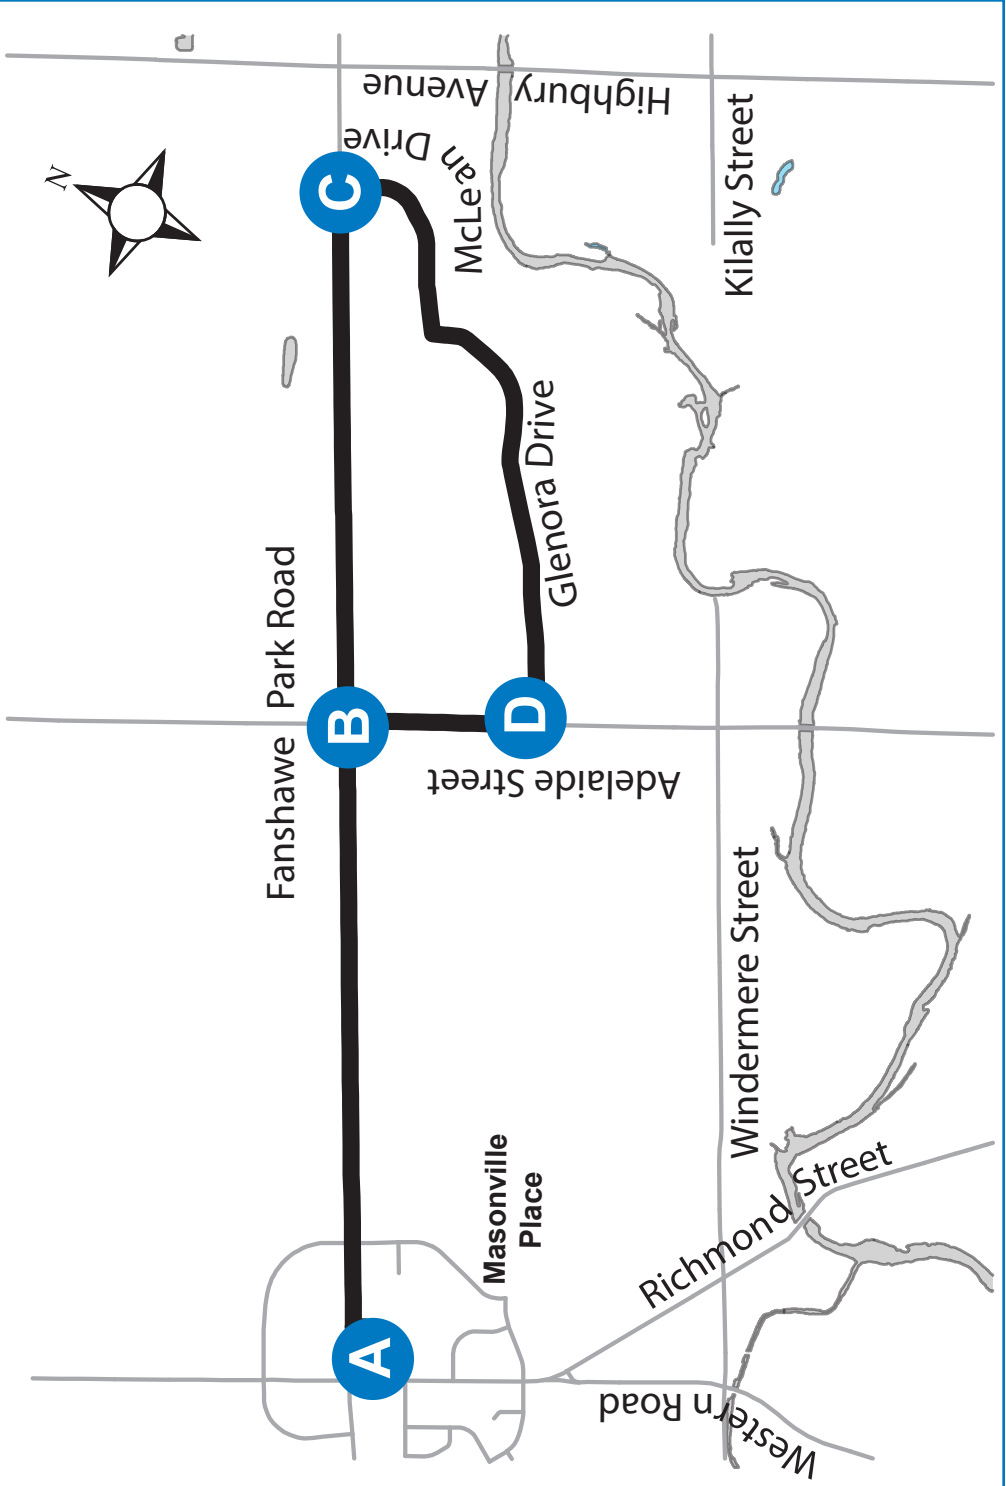

40

FANSHAWE COLLEGE - FANSHAWE PARK RD & HIGHBURY RD & Highbury Rd

Map Legend

- Timepoint
- Route Direction

- Shopping Centre
- Service Notes

Effective: September 3rd, 2017

ROUTE 40 - MONDAY-FRIDAY

WESTBOUND

LEGEND

6:30 Arrives as Route 34, leaves as Route 40

6:30 Arrives as Route 40, leaves as Route 34

ROUTE 40 - SATURDAY

WESTBOUND

EASTBOUND

Masonville Place	Fanshawe Park Road & Adelaide	Fanshawe Park Road & McLean	Fanshawe Park Road & McLean	Fanshawe Park Road & Adelaide	Masonville Place
A	B	C	C	B	A
LVS			ARR	LVS	
-	5:45	5:48	5:48	-	6:10
6:19	6:26	6:29	6:32	6:40	6:44
6:48	6:55	6:58	6:58	7:06	7:10
7:18	7:25	7:28	7:28	7:37	7:42
7:48	7:55	7:58	7:58	8:07	8:12
8:18	8:25	8:28	8:28	8:37	8:42
8:45	8:52	8:55	8:55	9:04	9:09
9:14	9:21	9:24	9:24	9:33	9:39
9:44	9:51	9:54	9:54	10:03	10:09
10:14	10:21	10:24	10:24	10:33	10:39
10:44	10:51	10:54	10:54	11:03	11:09
11:13	11:20	11:23	11:23	11:32	11:38
11:41	11:48	11:51	11:51	12:00	12:06
12:21	12:28	12:31	12:36	12:44	12:50
12:58	1:05	1:08	1:08	1:16	1:22
1:28	1:35	1:38	1:38	1:46	1:52
1:56	2:04	2:07	2:07	2:16	2:21
2:21	2:29	2:32	2:32	2:41	2:46
2:49	2:57	3:00	3:00	3:09	3:14
3:19	3:27	3:30	3:30	3:39	3:44
3:49	3:57	4:00	4:00	4:08	4:14
4:19	4:27	4:30	4:30	4:38	4:44
4:49	4:57	5:00	5:00	5:08	5:14
5:19	5:27	5:30	5:30	5:38	5:44
5:49	5:57	6:00	6:00	6:08	6:14
6:21	6:28	6:31	6:31	6:39	6:44
6:48	6:55	6:58	6:58	7:06	7:11
7:48	7:55	7:58	7:58	8:06	8:11
8:48	8:55	8:58	8:58	9:06	9:11
9:42	9:49	9:52	9:52	10:00	10:05
10:42	10:49	10:52	10:52	11:00	11:05
11:42	11:49	11:52	11:52	12:00	-
12:25	-	12:39	12:39	12:47	-

SERVICE NOTE:

The last 13 northbound from downtown will continue from Masonville Mall to serve both Northridge & Grenfell
See Route 13 schedule