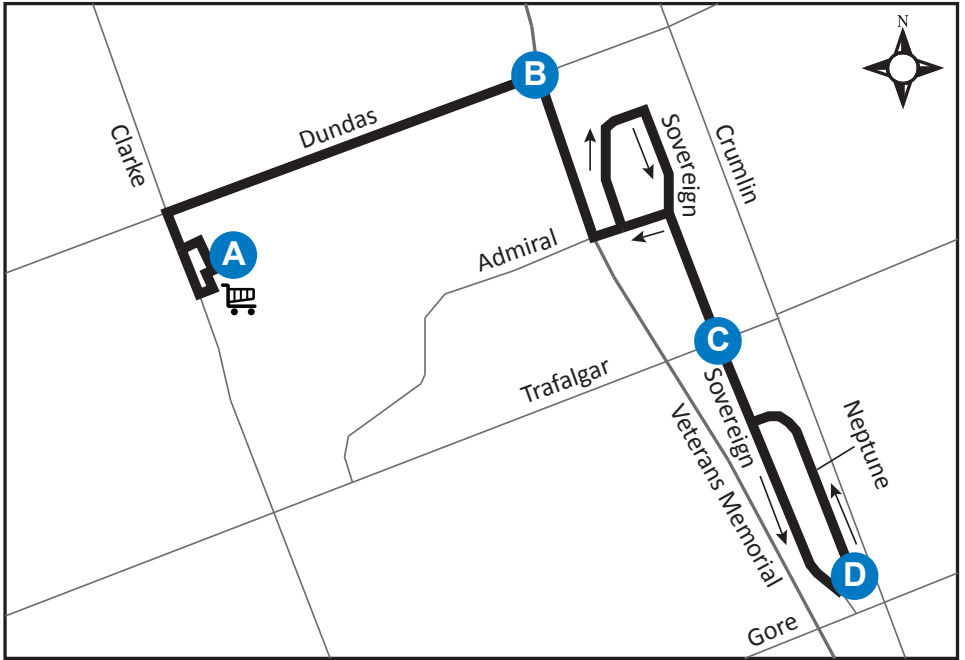

# 37 ARGYLE MALL - NEPTUNE CRESCENT

## Map Legend

Effective: September 3rd, 2017

**A** Timepoint

Shopping Centre

Route Direction

## ROUTE 37 - MONDAY-FRIDAY

EASTBOUND				WESTBOUND		
ARGYLE MALL	DUNDAS & VETERAN'S PARKWAY	SOVEREIGN & TRAFALGAR	NEPTUNE & SOVEREIGN	SOVEREIGN & TRAFALGAR	DUNDAS & VETERAN'S PARKWAY	ARGYLE MALL
<b>A</b>	<b>B</b>	<b>C</b>	<b>D</b>	<b>C</b>	<b>B</b>	<b>A</b>
LVS						ARR
6:42	6:47	6:52	6:55	6:57	7:01	7:05
7:12	7:17	7:22	7:25	7:27	7:31	7:35
7:42	7:47	7:52	7:55	7:57	8:01	8:05
8:12	8:17	8:22	8:25	8:27	-	-
NO SERVICE UNTIL						
-	-	3:38	3:41	3:43	3:47	3:51
3:58	4:03	4:08	4:11	4:13	4:17	4:21
4:28	4:33	4:38	4:41	4:43	4:47	4:51
4:58	5:03	5:08	5:11	5:13	5:17	5:21

**SPECIAL NOTE:**

Route 37 operates from 6:30am to 8:30am and from 3:30pm to 5:30pm on weekdays only, excluding holidays.