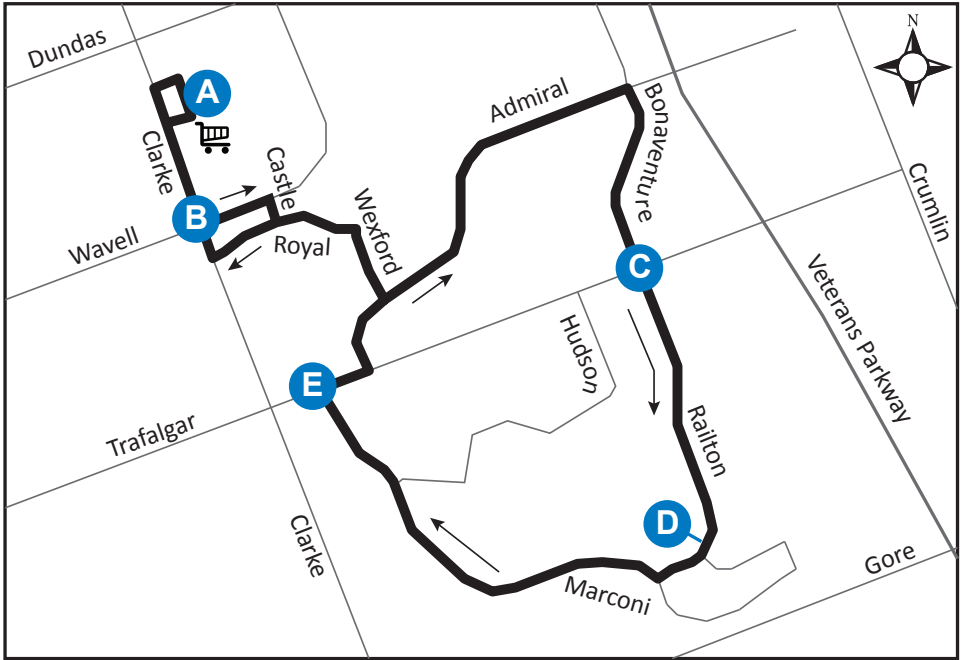

35 ARGYLE MALL - TRAFALGAR HEIGHTS

Map Legend

Effective: September 3rd, 2017

Timepoint

Shopping Centre

Route Direction

ROUTE 35 - MONDAY-FRIDAY

SOUTHBOUND

NORTHBOUND

ARGYLE MALL	WAVELL & CLARKE	BONAVENTURE & TRAFALGAR	RAILTON & PORTSMOUTH	Railton & Portsmouth	Marconi & Trafalgar	Clarke & Wavell	Argyle Mall	
A	B	C	D	D	E	B	A	
LVS							ARR	
-	-	5:50	5:53	5:53	5:58	6:02	6:03	
6:08	6:10	6:17	6:20	6:23	6:28	6:32	6:33	
6:38	6:40	6:47	6:50	6:53	6:58	7:02	7:03	
7:08	7:10	7:17	7:20	7:23	7:28	7:32	7:33	
7:38	7:40	7:47	7:50	7:53	7:58	8:02	8:03	
8:08	8:10	8:17	8:20	8:23	8:28	8:32	8:33	
8:38	8:40	8:47	8:50	8:52	8:57	9:01	9:03	
9:08	9:10	9:17	9:20	9:22	9:27	9:31	9:33	
9:38	9:40	9:47	9:50	9:52	9:57	10:01	10:03	
10:08	10:10	10:17	10:20	10:22	10:27	10:31	10:33	
10:38	10:40	10:47	10:50	10:52	10:57	11:01	11:03	
11:08	11:10	11:17	11:20	11:22	11:27	11:31	11:33	
11:38	11:40	11:47	11:50	11:52	11:57	12:01	12:03	
12:08	12:10	12:17	12:20	12:22	12:27	12:31	12:33	
12:38	12:40	12:47	12:50	12:52	12:57	1:01	1:03	
1:08	1:10	1:17	1:20	1:22	1:27	1:31	1:33	
1:38	1:40	1:47	1:50	1:52	1:57	2:01	2:03	
2:08	2:10	2:17	2:20	2:22	2:27	2:31	2:33	
2:38	2:40	2:47	2:50	2:52	2:57	3:01	3:03	
3:08	3:10	3:17	3:20	3:22	3:27	3:31	3:33	
3:38	3:40	3:47	3:50	3:52	3:57	4:01	4:03	
4:08	4:10	4:17	4:20	4:22	4:27	4:31	4:33	
4:38	4:40	4:47	4:50	4:52	4:57	5:01	5:03	
5:08	5:10	5:17	5:20	5:22	5:27	5:31	5:33	
5:38	5:40	5:47	5:50	5:53	5:58	6:02	6:03	
6:08	6:10	6:17	6:20	6:23	6:28	6:32	6:33	
6:38	6:40	6:47	6:50	6:53	6:58	7:02	7:03	
7:08	7:10	7:17	7:20	7:23	7:28	7:32	7:33	
7:38	7:40	7:47	7:50	7:53	7:58	8:02	8:03	
8:08	8:10	8:17	8:20	8:23	8:28	8:32	8:33	
8:38	8:40	8:47	8:50	8:53	8:58	9:02	9:03	
9:03	9:05	9:12	9:15	To Garage Note 1				

ROUTE 35 - SUNDAY/ HOLIDAY

SOUTHBOUND

NORTHBOUND

ARGYLE MALL

WAVELL &
CLARKE

BONAVENTURE &
TRAFALGAR

RAILTON &
PORTSMOUTH

Railton &
Portsmouth