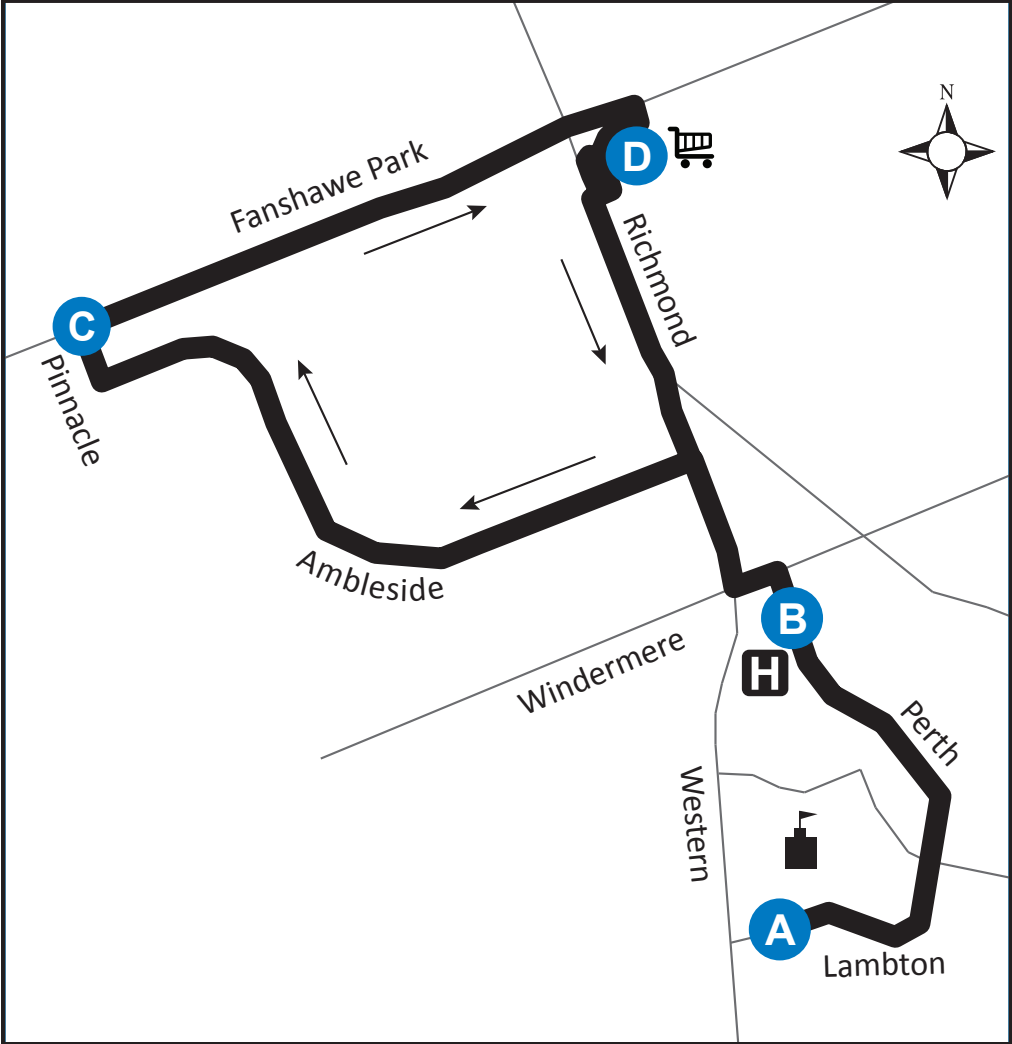

34 ALUMNI HALL - MASONVILLE MALL

Map Legend

- Timepoint
- Route Direction
- Hospital

Effective: September 3rd, 2017

- Shopping Centre
- University

ROUTE 34 - MONDAY-FRIDAY

NORTHBOUND

SOUTHBOUND

ROUTE 34 - SUNDAY

ROUTE 34 - SUNDAY						
SOUTHBOUND				NORTHBOUND		
Masonville Mall	University Hospital	Alumni Hall	Alumni Hall	University Hospital	Pinnacle & Fanshawe	Masonville Mall
D	B	A	A	B	C	D
LVS		ARR	LVS			ARR
8:46	8:51	8:54	8:54	9:01	9:09	9:14
9:47	9:52	9:55	9:55	10:02	10:10	10:15
10:47	10:52	10:55	10:55	11:02	11:10	11:15
11:44	11:49	11:52	11:52	11:59	12:07	12:12
12:44	12:49	12:52	12:52	12:59	1:07	1:12
1:44	1:49	1:52	1:52	1:59	2:07	2:12
2:44	2:49	2:52	2:52	2:59	3:07	3:12
3:52	3:57	4:00	4:00	4:07	4:15	4:20
4:59	5:04	5:07	5:07	5:14	5:22	5:27
5:59	6:04	6:07	6:07	6:14	6:22	6:27
6:52	6:57	7:00	7:00	7:07	7:15	7:20
7:46	7:51	7:54	7:54	8:01	8:09	8:14
8:42	8:47	8:50	8:50	8:57	9:05	9:10
9:42	9:47	9:50	9:50	9:57	10:05	10:10