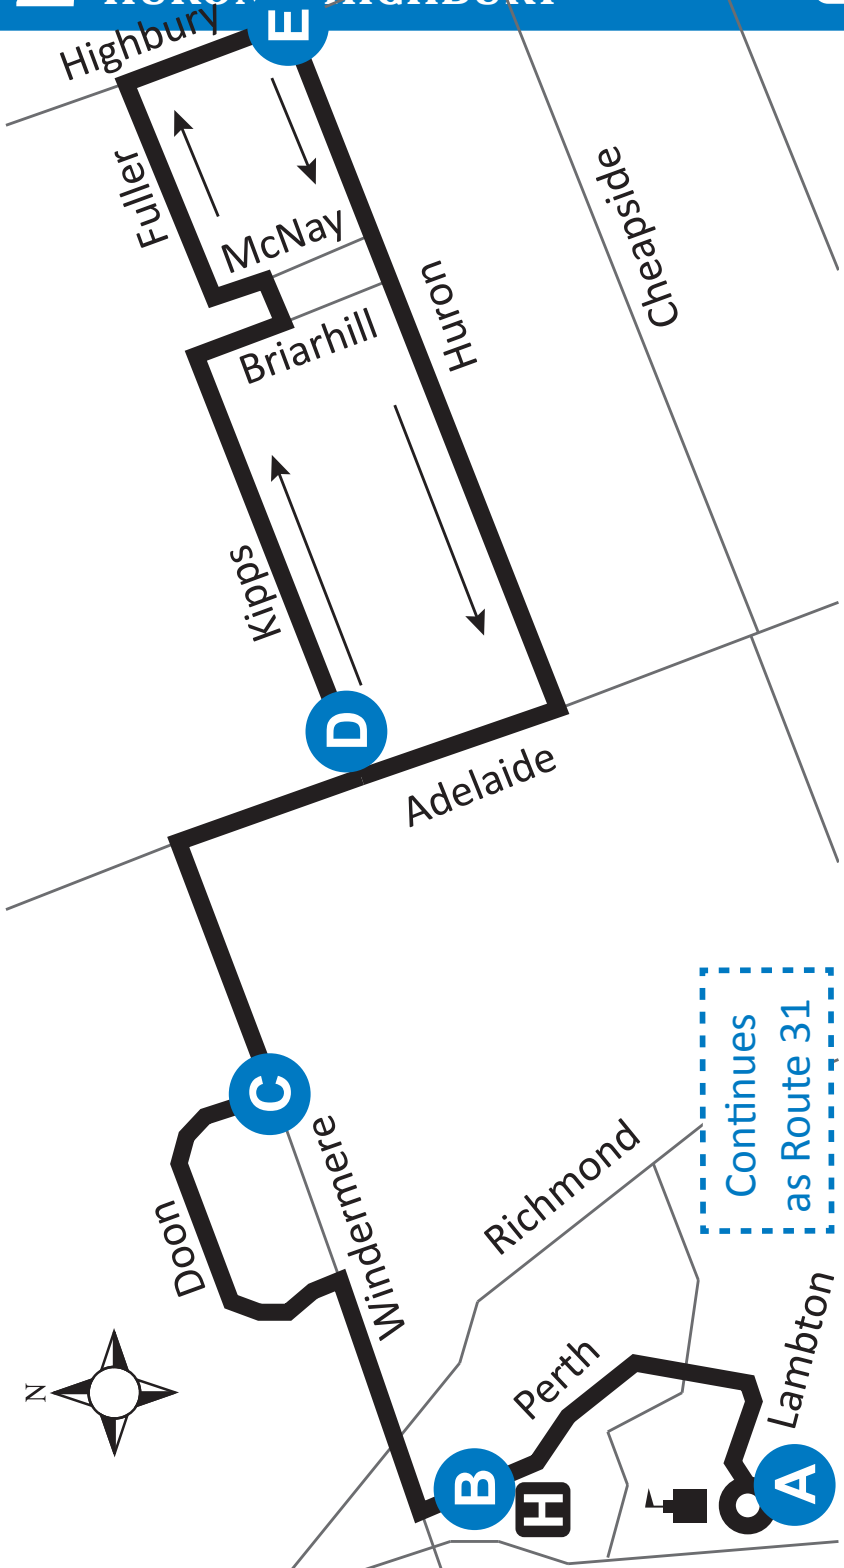

# 32 ALUMNI HALL - HURON & HIGHBURY

**Map Legend**

**A** Timepoint

**H** Hospital

→ Route Direction

**31** Service Notes

Effective: September 3rd, 2017

**U** University

**LEGEND**

|        |  |
|--------|--|
| 9:15   | Arrives as Route 32, leaves as Route 31                |
| 9:15   | Arrives as Route 31, leaves as Route 32                |
| Note 1 | To garage via Huron, Adelaide, Cheapside, Highbury     |
| Note 2 | To garage via Dundas, Waterloo, York, Egerton, Brydges |