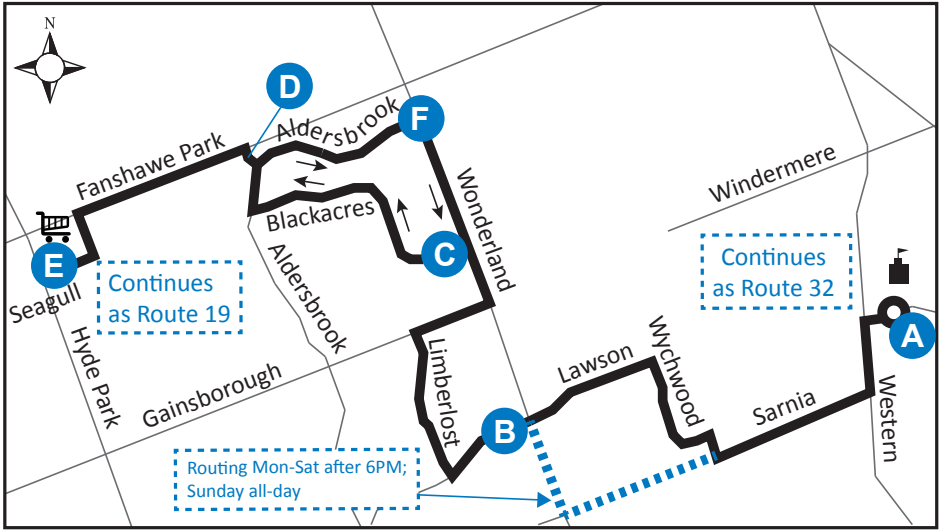

31 HYDE PARK POWER CENTRE - ALUMNI HALL

Map Legend

A Timepoint

Shopping Centre

University

→ Route Direction

6PM Service Notes

Effective: September 3rd, 2017

ROUTE 31 - MONDAY-FRIDAY

WESTBOUND					EASTBOUND				
Alumni Hall	Lawson Wonderland	Blackacres Wonderland	Aldersbrook Gate	Seagull Hyde Park	Seagull Hyde Park	Aldersbrook Gate	Aldersbrook Wonderland	Lawson Wonderland	Alumni Hall
A	B	C	D	E	E	D	F	B	A
LVS				ARR	LVS				ARR
FROM ROUTE 19					6:23	6:27	6:29	6:35	6:45
FROM ROUTE 19					6:53	6:57	6:59	7:05	7:16
6:40	6:48	6:53	6:57	7:01	TO ROUTE 19				
FROM ROUTE 19					7:22	7:26	7:29	7:38	7:49
7:15	7:24	7:31	7:35	7:39	TO ROUTE 19				
FROM ROUTE 19					7:48	7:52	7:55	8:04	8:15
7:45	7:54	8:01	8:05	8:09	TO ROUTE 19				
FROM ROUTE 19					8:18	8:22	8:25	8:34	8:45
8:15	8:24	8:31	8:35	8:39	TO ROUTE 19				
FROM ROUTE 19					8:49	8:53	8:56	9:04	9:15
8:45	8:54	9:01	9:05	9:09	TO ROUTE 19				
FROM ROUTE 19					9:20	9:24	9:26	9:34	9:45
9:15	9:24	9:31	9:35	9:39	TO ROUTE 19				
FROM ROUTE 19					9:50	9:54	9:56	10:04	10:15
9:45	9:54	10:01	10:05	10:09	TO ROUTE 19				
FROM ROUTE 19					10:20	10:24	10:26	10:34	10:45