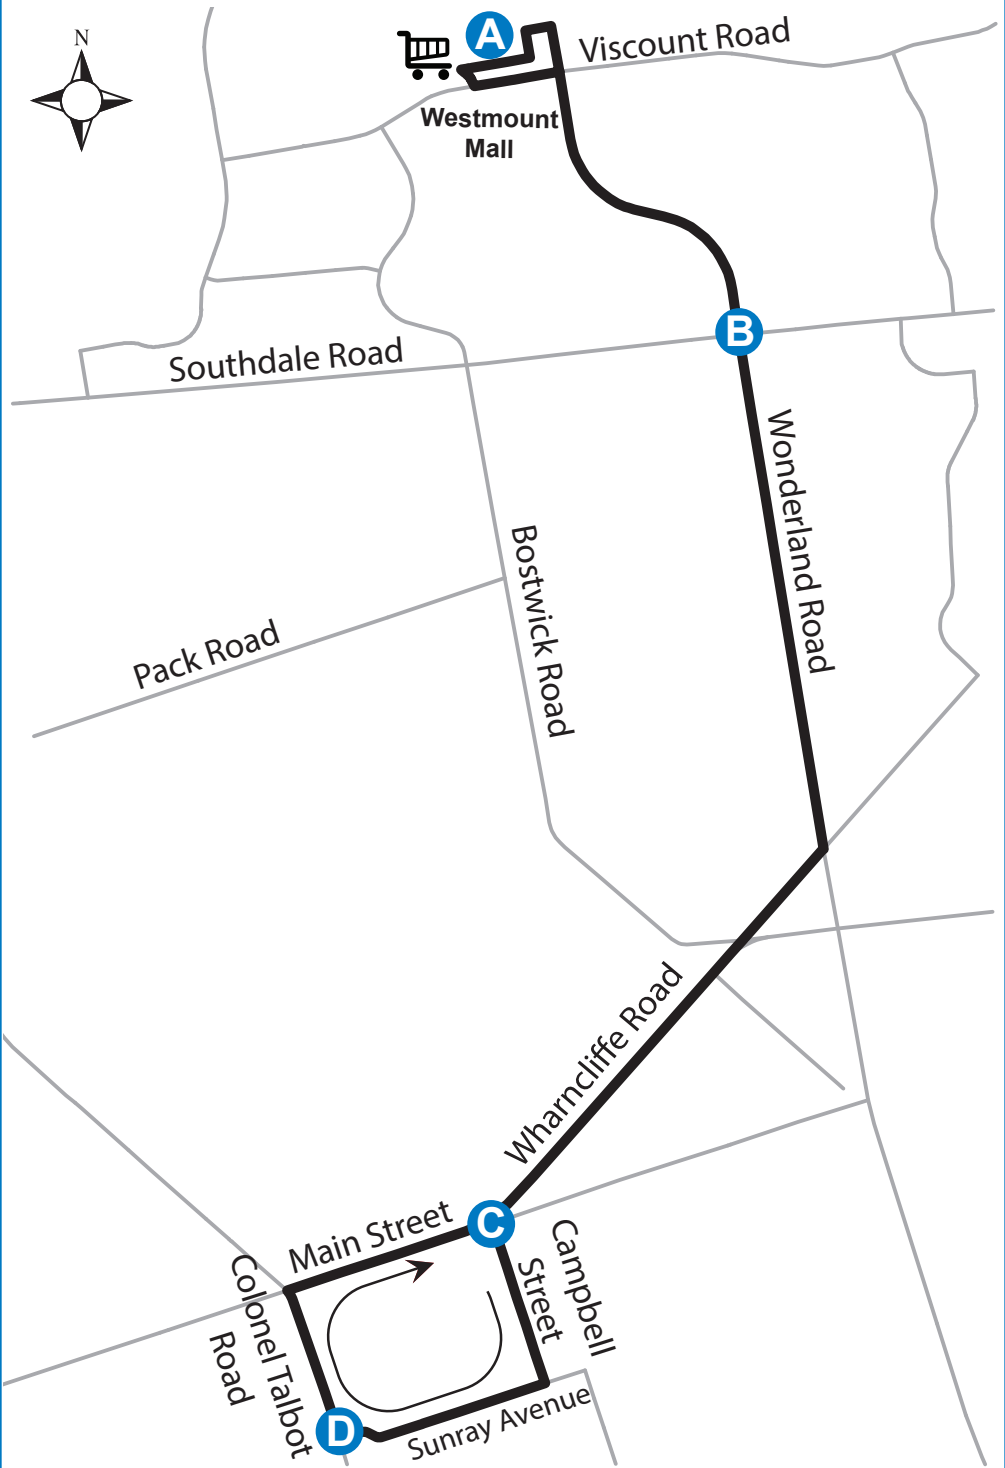

28 WESTMOUNT MALL - LAMBETH

Map Legend

A Timepoint Shopping Centre Route Direction

Effective: September 3rd, 2017

519-451-1347
www.ltconline.ca

SERVICE NOTE:

Route 28 operates on a modified weekday Peak period service only from 6:30AM – 10:30AM and 2:30PM – 7:00PM.

ROUTE 28 - MONDAY - FRIDAY

SOUTHBOUND

NORTHBOUND

Westmount Mall	Wonderland & Southdale	Main & Campbell	Sunray & Colonel Talbot	Sunray & Colonel Talbot	Main & Campbell	Wonderland & Southdale	Westmount Mall
A	B	C	D	D	C	B	A
LVS			ARR	LVS			ARR
-	-	6:30	6:33	6:33	6:35	6:41	6:44
6:51	6:56	7:00	7:03	7:03	7:05	7:11	7:15
7:21	7:26	7:30	7:33	7:33	7:35	7:41	7:45
7:51	7:56	8:00	8:03	8:03	8:05	8:11	8:15
8:21	8:26	8:30	8:33	8:33	8:35	8:41	8:45
8:51	8:56	9:00	9:03	9:03	9:05	9:11	9:15
9:21	9:26	9:30	9:33	9:33	9:35	9:41	9:45
9:51	9:56	10:00	10:03	10:03	10:05	10:11	10:15
10:21	10:26	10:30	10:33	10:33	10:35	-	-
NO SERVICE UNTIL							
-	-	2:30	2:33	2:33	2:36	2:42	2:45
2:49	2:55	3:00	3:03	3:03	3:06	3:12	3:15
3:19	3:25	3:30	3:33	3:33	3:36	3:42	3:45
3:49	3:55	4:00	4:03	4:03	4:06	4:12	4:15
4:19	4:25	4:30	4:33	4:33	4:36	4:42	4:45
4:49	4:55	5:00	5:03	5:03	5:06	5:12	5:15
5:19	5:25	5:30	5:33	5:33	5:36	5:42	5:45
5:49	5:55	6:00	6:03	6:03	6:06	6:12	6:15
6:19	6:25	6:30	6:33	6:33	6:36	6:42	6:45