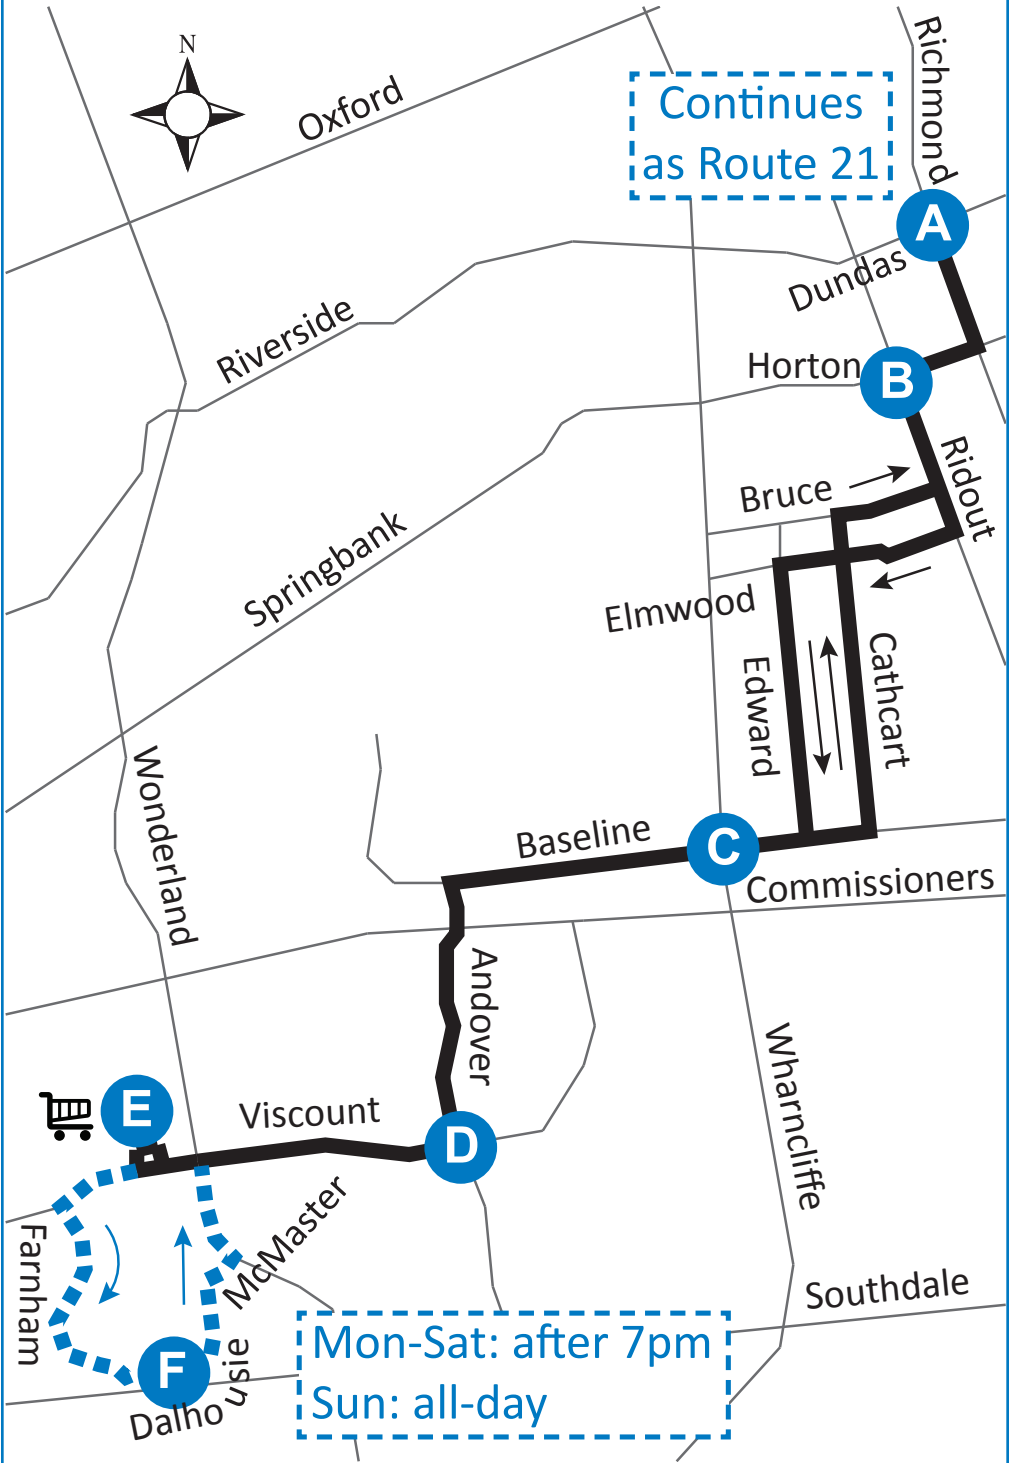

# 15 DOWNTOWN - WESTMOUNT MALL

**Map Legend**

**A** Timepoint

Shopping Centre

**Effective: September 3rd, 2017**

Route Direction

**ROUTE 15 - MONDAY-FRIDAY**

**SOUTHBOUND**

**LEGEND**

6:27	Arrives as Route 15, leaves as Route 21
6:45	Arrives as Route 21, leaves as Route 15
Note 1	To garage via Dalhousie, McMaster, Wonderland, Commissioners, Highbury
Note 2	To garage via Dalhousie, McMaster, Wonderland