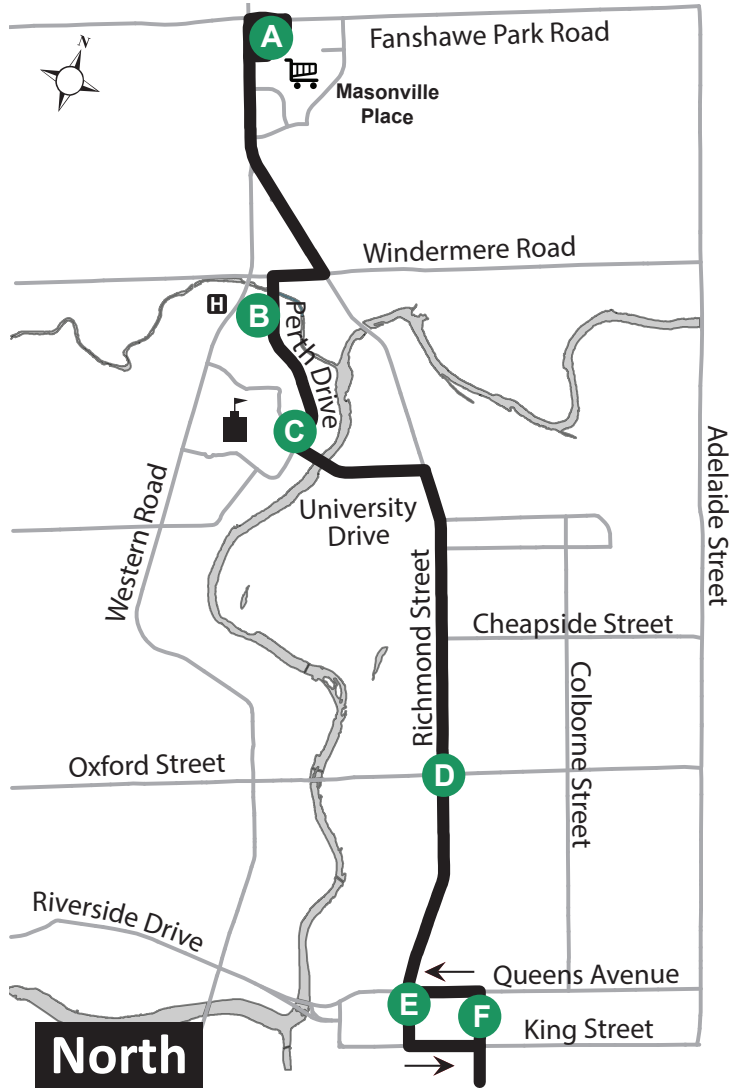

13 WHITE OAKS MALL - GRENFELL/ NORTHRIDGE

[13A] Routing on Southdale, Millbank, Ashbury, Dow, Osgoode, Adelaide, Osgoode, Willow, Dearness, Bradley

Map Legend

- A** Timepoint
- H** Hospital

- Shopping Centre
- 13A** Service Notes

ROUTE 13 - SUNDAY/HOLIDAY

SOUTHBOUND									NORTHBOUND								
Masonville Place	Univeristy Hospital	Oxford & Richmond	Dundas & Richmond	Wellington & Dundas	Wellington & Base Line	Wellington & Southdale	Adelaide & Osgoode	White Oaks Mall	White Oaks Mall	Adelaide & Osgoode	Wellington & Southdale	Wellington & Base Line	Wellington & Dundas	Richmond & Queens	Oxford & Richmond	Delaware Hall	Masonville Mall
A	B	D	E	F	G	H	I	J	J	I	H	G	F	E	D	C	A
LVS							13 A	ARR	LVS	13 A							ARR
7:12	7:17	7:26	7:30	7:34	7:40	7:44	-	7:47	6:51	6:58	7:09	7:13	7:20	7:22	7:27	7:33	7:39
7:42	7:47	7:56	8:00	8:04	8:10	8:14	8:24	8:30	7:34	-	7:38	7:43	7:50	7:52	7:57	8:03	8:09
8:12	8:17	8:26	8:30	8:34	8:40	8:44	-	8:47	7:52	7:58	8:09	8:13	8:20	8:22	8:27	8:33	8:39
8:42	8:47	8:56	9:00	9:04	9:10	9:14	9:24	9:30	8:34	-	8:38	8:43	8:50	8:52	8:57	9:03	9:09
9:12	9:17	9:26	9:30	9:34	9:40	9:44	-	9:47	8:52	8:58	9:09	9:13	9:20	9:22	9:27	9:33	9:39
9:42	9:47	9:56	10:00	10:04	10:10	10:14	10:24	10:30	9:34	-	9:38	9:43	9:50	9:52	9:57	10:03	10:09
10:12	10:17	10:26	10:30	10:34	10:40	10:44	-	10:47	9:52	9:58	10:09	10:13	10:20	10:22	10:27	10:33	10:39
10:39	10:44	10:53	11:02	11:06	11:12	11:16	11:26	11:32	10:40	-	10:44	10:49	10:56	11:03	11:08	11:14	11:20