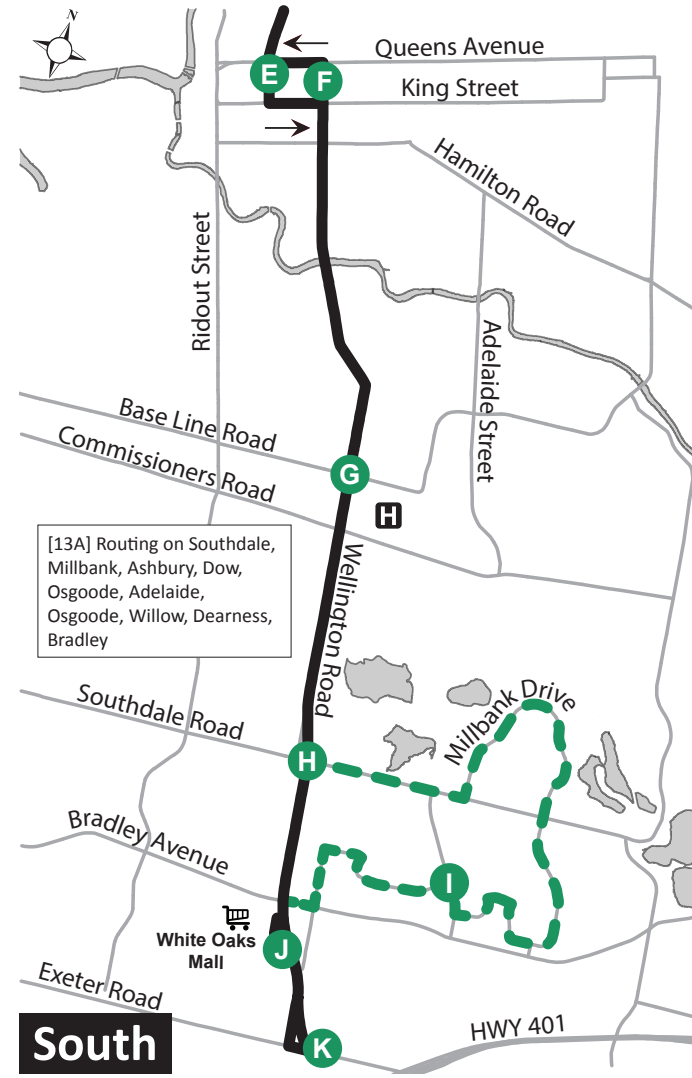

13 WHITE OAKS MALL - GRENFELL/ NORTHRIDGE

[13A] Routing on Southdale, Millbank, Ashbury, Dow, Osgoode, Adelaide, Osgoode, Willow, Dearness, Bradley

Map Legend

- A** Timepoint
- H** Hospital

- Shopping Centre
- 13A** Service Notes

ROUTE 13 - SUNDAY/HOLIDAY

SOUTHBOUND									NORTHBOUND								
Masonville Place	Univeristy Hospital	Oxford & Richmond	Dundas & Richmond	Wellington & Dundas	Wellington & Base Line	Wellington & Southdale	Adelaide & Osgoode	White Oaks Mall	White Oaks Mall	Adelaide & Osgoode	Wellington & Southdale	Wellington & Base Line	Wellington & Dundas	Richmond & Queens	Oxford & Richmond	Delaware Hall	Masonville Mall
A	B	D	E	F	G	H	I	J	J	I	H	G	F	E	D	C	A
LVS							13 A	ARR	LVS	13 A							ARR
7:12	7:17	7:26	7:30	7:34	7:40	7:44	-	7:47	6:51	6:58	7:09	7:13	7:20	7:22	7:27	7:33	7:39
7:42	7:47	7:56	8:00	8:04	8:10	8:14	8:24	8:30	7:34	-	7:38	7:43	7:50	7:52	7:57	8:03	8:09
8:12	8:17	8:26	8:30	8:34	8:40	8:44	-	8:47	7:52	7:58	8:09	8:13	8:20	8:22	8:27	8:33	8:39
8:42	8:47	8:56	9:00	9:04	9:10	9:14	9:24	9:30	8:34	-	8:38	8:43	8:50	8:52	8:57	9:03	9:09
9:12	9:17	9:26	9:30	9:34	9:40	9:44	-	9:47	8:52	8:58	9:09	9:13	9:20	9:22	9:27	9:33	9:39
9:42	9:47	9:56	10:00	10:04	10:10	10:14	10:24	10:30	9:34	-	9:38	9:43	9:50	9:52	9:57	10:03	10:09
10:12	10:17	10:26	10:30	10:34	10:40	10:44	-	10:47	9:52	9:58	10:09	10:13	10:20	10:22	10:27	10:33	10:39
10:39	10:44	10:53	11:02	11:06	11:12	11:16	11:26	11:32	10:40	-	10:44	10:49	10:56	11:03	11:08	11:14	11:20