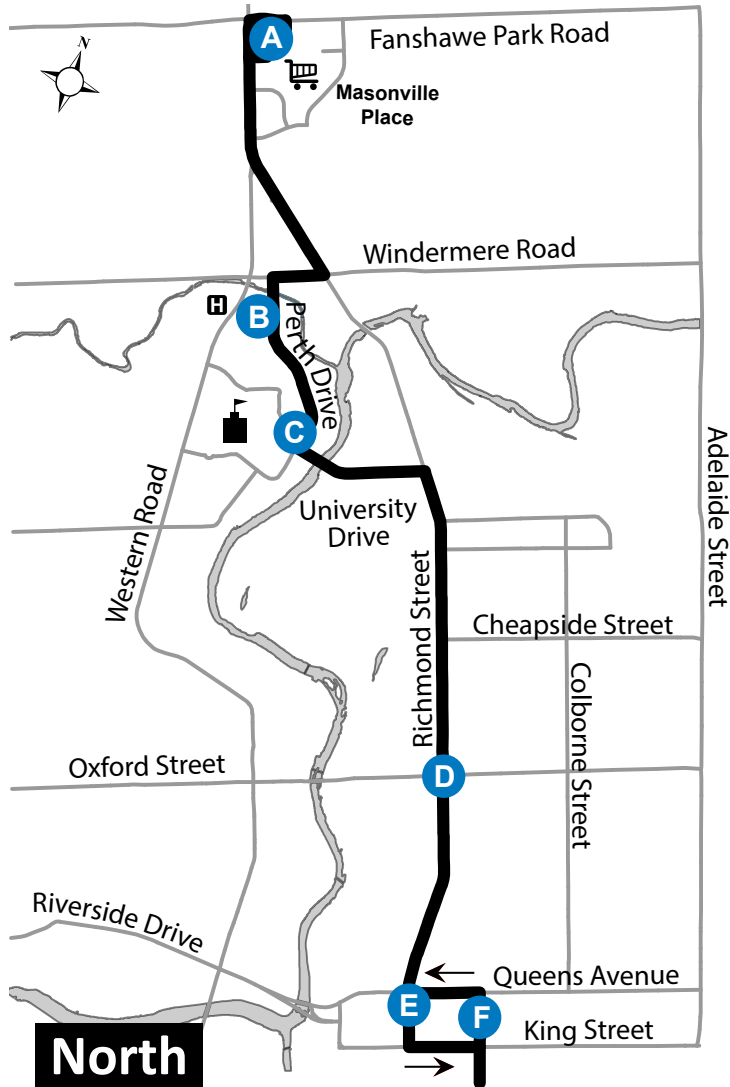

13 WHITE OAKS MALL - MASONVILLE MALL

[13A] Routing on Southdale, Millbank, Ashbury, Dow, Osgoode, Adelaide, Osgoode, Willow, Dearness, Bradley

Map Legend

- A** Timepoint
- H** Hospital

- Shopping Centre
- 13A** Service Notes

ROUTE 13 - SUNDAY/HOLIDAY

SOUTHBOUND									NORTHBOUND								
Masonville Place	Univeristy Hospital	Oxford & Richmond	Dundas & Richmond	Wellington & Dundas	Wellington & Base Line	Wellington & Southdale	Adelaide & Osgoode	White Oaks Mall	White Oaks Mall	Adelaide & Osgoode	Wellington & Southdale	Wellington & Base Line	Wellington & Dundas	Richmond & Queens	Oxford & Richmond	Delaware Hall	Masonville Mall
A	B	D	E	F	G	H	I	J	J	I	H	G	F	E	D	C	A
LVS							13 A	ARR	LVS	13 A							ARR
7:12	7:17	7:26	7:30	7:34	7:40	7:44	-	7:47	6:51	6:58	7:09	7:13	7:20	7:22	7:27	7:33	7:39
7:42	7:47	7:56	8:00	8:04	8:10	8:14	8:24	8:30	7:34	-	7:38	7:43	7:50	7:52	7:57	8:03	8:09
8:12	8:17	8:26	8:30	8:34	8:40	8:44	-	8:47	7:52	7:58	8:09	8:13	8:20	8:22	8:27	8:33	8:39
8:42	8:47	8:56	9:00	9:04	9:10	9:14	9:24	9:30	8:34	-	8:38	8:43	8:50	8:52	8:57	9:03	9:09
9:12	9:17	9:26	9:30	9:34	9:40	9:44	-	9:47	8:52	8:58	9:09	9:13	9:20	9:22	9:27	9:33	9:39
9:42	9:47	9:56	10:00	10:04	10:10	10:14	10:24	10:30	9:34	-	9:38	9:43	9:50	9:52	9:57	10:03	10:09
10:12	10:17	10:26	10:30	10:34	10:40	10:44	-	10:47	9:52	9:58	10:09	10:13	10:20	10:22	10:27	10:33	10:39
10:39	10:44	10:53	11:02	11:06	11:12	11:16	11:26	11:32	10:40	-	10:44	10:49	10:56	11:03	11:08	11:14	11:20

LEGEND	
Note 1	To garage via Wellington, Bradley, Highbury
Note 2	To garage via Richmond, Dufferin, Waterloo, York, Egerton, Brydges
Note 3	To garage via Richmond, Dufferin, Ridout, Horton, Wharncliffe, Wonderland
Note 4	To garage via Wellington, Exeter, Wonderland