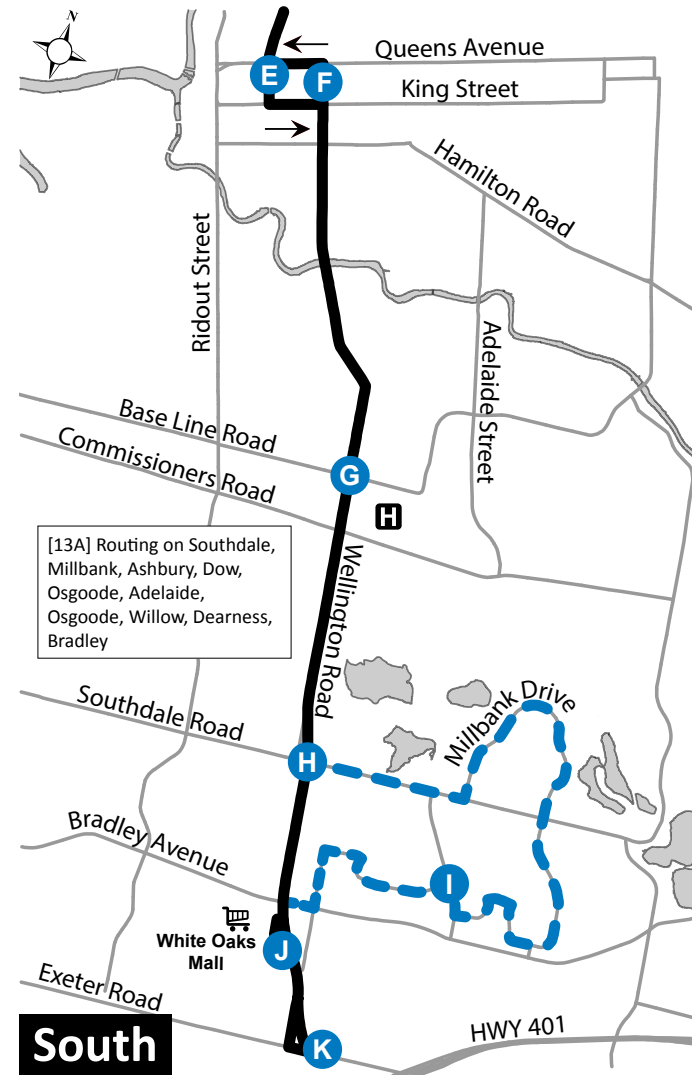

13 WHITE OAKS MALL - MASONVILLE MALL

[13A] Routing on Southdale, Millbank, Ashbury, Dow, Osgoode, Adelaide, Osgoode, Willow, Dearness, Bradley

Map Legend

- A** Timepoint
- H** Hospital

- Shopping Centre
- 13A** Service Notes

ROUTE 13 - SUNDAY/HOLIDAY

SOUTHBOUND									NORTHBOUND								
Masonville Place	Univeristy Hospital	Oxford & Richmond	Dundas & Richmond	Wellington & Dundas	Wellington & Base Line	Wellington & Southdale	Adelaide & Osgoode	White Oaks Mall	White Oaks Mall	Adelaide & Osgoode	Wellington & Southdale	Wellington & Base Line	Wellington & Dundas	Richmond & Queens	Oxford & Richmond	Delaware Hall	Masonville Mall
A	B	D	E	F	G	H	I	J	J	I	H	G	F	E	D	C	A
LVS							13 A	ARR	LVS	13 A							ARR
7:12	7:17	7:26	7:30	7:34	7:40	7:44	-	7:47	6:51	6:58	7:09	7:13	7:20	7:22	7:27	7:33	7:39
7:42	7:47	7:56	8:00	8:04	8:10	8:14	8:24	8:30	7:34	-	7:38	7:43	7:50	7:52	7:57	8:03	8:09
8:12	8:17	8:26	8:30	8:34	8:40	8:44	-	8:47	7:52	7:58	8:09	8:13	8:20	8:22	8:27	8:33	8:39
8:42	8:47	8:56	9:00	9:04	9:10	9:14	9:24	9:30	8:34	-	8:38	8:43	8:50	8:52	8:57	9:03	9:09
9:12	9:17	9:26	9:30	9:34	9:40	9:44	-	9:47	8:52	8:58	9:09	9:13	9:20	9:22	9:27	9:33	9:39
9:42	9:47	9:56	10:00	10:04	10:10	10:14	10:24	10:30	9:34	-	9:38	9:43	9:50	9:52	9:57	10:03	10:09
10:12	10:17	10:26	10:30	10:34	10:40	10:44	-	10:47	9:52	9:58	10:09	10:13	10:20	10:22	10:27	10:33	10:39
10:39	10:44	10:53	11:02	11:06	11:12	11:16	11:26	11:32	10:40	-	10:44	10:49	10:56	11:03	11:08	11:14	11:20