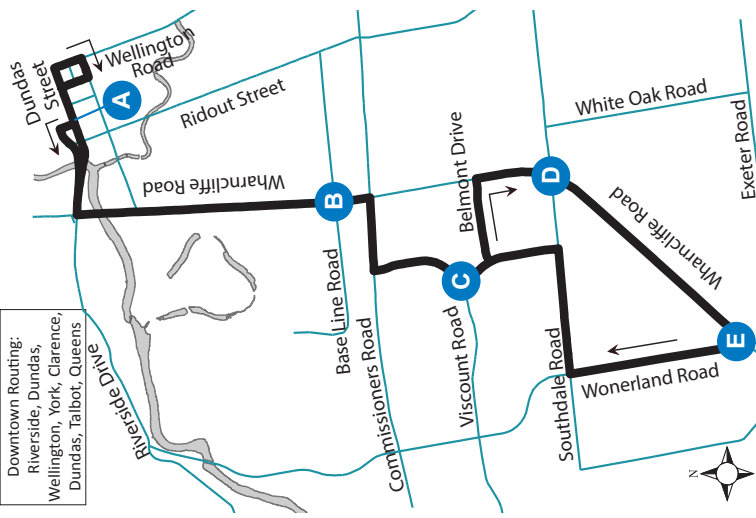

DOWNTOWN - WHARNCLIFFE & WONDERLAND

Map Legend **Effective: September 3rd, 2017**

A Timepoint → Route Direction

519-451-1347
www.londontransit.ca

ROUTE 12 - MONDAY-FRIDAY

SOUTHBOUND

NORTHBOUND

Richmond & Dundas	Wharncliffe & Base Line	Notre Dame & Viscount	Wharncliffe & Southdale	Wonderland & Wharncliffe	Wonderland & Wharncliffe	Notre Dame & Viscount	Wharncliffe & Base Line	Richmond & Dundas	York & Clarence	Richmond & Dundas
A	B	C	D	E	E	C	B	A	F	A
LVS				LVS	ARR					ARR
-	-	-	-	-	-	6:08	6:13	6:25	6:27	6:30
-	-	-	-	-	-	6:35	6:40	6:49	6:52	6:55
6:30	6:37	6:41	6:45	6:48	6:49	6:54	6:59	7:10	7:14	7:17
-	-	-	-	-	-	7:11	7:17	7:28	7:32	7:35
6:55	7:02	7:07	7:11	7:15	7:25	7:31	7:37	7:48	7:52	7:55
7:17	7:26	7:31	7:35	7:39	7:45	7:51	7:57	8:08	8:12	8:15
7:35	7:44	7:49	7:53	7:57	8:05	8:11	8:17	8:28	8:32	8:35
7:55	8:04	8:09	8:13	8:17	8:20	8:26	8:32	8:43	8:47	8:50
8:15	8:24	8:29	8:33	8:37	8:40	8:46	8:52	9:02	9:06	9:10
8:35	8:44	8:49	8:53	8:57	9:10	9:16	9:22	9:32	9:36	9:40
8:50	8:59	9:04	9:08	9:11	To Garage Note 3					
9:10	9:20	9:24	9:28	9:32	9:40	9:46	9:52	10:02	10:06	10:10
9:40	9:50	9:54	9:58	10:02	10:10	10:16	10:22	10:32	10:36	10:40
10:10	10:20	10:24	10:28	10:32	10:40	10:46	10:52	11:02	11:06	11:10
10:40	10:50	10:54	10:58	11:02	11:10	11:16	11:22	11:32	11:36	11:40
11:10	11:20	11:24	11:28	11:32	11:41	11:47	11:53	12:03	12:07	12:10
11:40	11:50	11:54	11:58	12:02	12:11	12:17	12:23	12:33	12:37	12:40
12:10	12:20	12:25	12:29	12:33	12:41	12:47	12:53	1:03	1:07	1:10
12:40	12:50	12:55	12:59	1:03	1:06	1:12	1:18	1:28	1:32	1:35
1:10	1:20	1:25	1:29	1:33	1:40	1:46	1:52	2:02	2:06	2:10
1:35	1:45	1:50	1:54	1:58	2:00	2:06	2:12	2:22	2:26	2:30
2:10	2:21	2:26	2:30	2:34	2:35	2:41	2:47	2:57	3:01	3:05
2:30	2:41	2:46	2:50	2:54	2:55	3:01	3:07	3:17	3:21	3:25
-	-	-	-	-	-	3:23	3:28	3:40	3:42	3:45
3:05	3:16	3:21	3:25	3:29	3:35	3:41	3:47	3:57	4:01	4:05
3:25	3:36	3:41	3:45	3:49	3:55	4:01	4:07	4:17	4:21	4:25
3:45	3:56	4:01	4:06	4:10	4:15	4:21	4:27	4:37	4:41	4:45
4:05	4:17	4:22	4:27	4:31	4:35	4:41	4:47	4:57	5:01	5:05
4:25	4:37	4:42	4:47	4:51	4:55	5:01	5:07	5:17	5:21	5:25
4:45	4:57	5:02	5:07	5:11	5:15	5:21	5:27	5:37	5:41	5:45
5:05	5:17	5:22	5:27	5:31	5:41	5:47	5:53	6:03	6:06	6:10
5:25	5:37	5:42	5:47	5:51	6:12	6:18	6:23	6:33	6:36	6:40
5:45	5:57	6:00	6:05	6:07	To Garage Note 3					
6:10	6:20	6:25	6:29	6:33	6:42	6:48	6:53	7:03	7:06	7:10
6:40	6:50	6:55	6:59	7:03	7:12	7:18	7:23	7:33	7:36	7:40
7:10	7:20	7:25	7:29	7:33	7:42	7:48	7:53	8:03	8:06	8:10
7:40	7:50	7:55	7:59	8:02	To Garage Note 3					
8:10	8:20	8:25	8:29	8:33	8:44	8:50	8:55	9:04	9:07	9:10
9:10	9:20	9:25	9:29	9:33	9:54	10:00	10:05	10:14	10:17	10:20
10:20	10:30	10:35	10:39	10:43	10:45	10:51	10:56	11:05	11:08	11:11
11:11	11:21	11:26	11:30	11:34	11:34	11:40	11:45	11:54	11:57	12:00
12:00	12:10	12:15	12:19	12:23	12:23	12:29	To Garage Note 3			