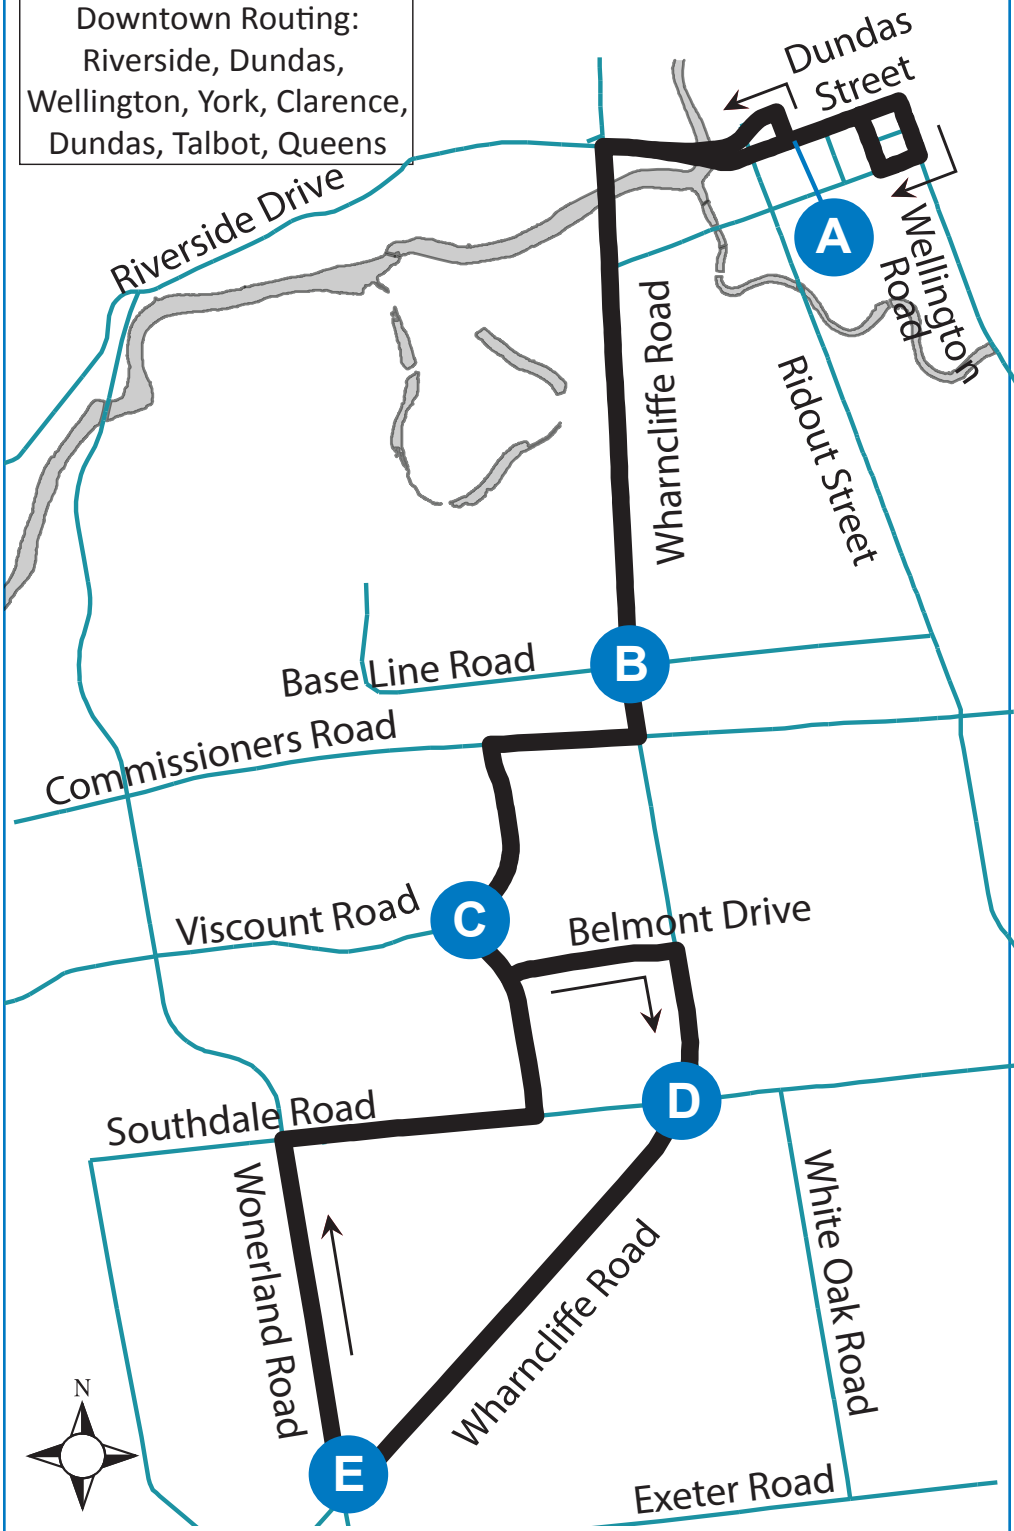

12 DOWNTOWN - WHARNCLIFFE & WONDERLAND

Downtown Routing:
 Riverside, Dundas,
 Wellington, York, Clarence,
 Dundas, Talbot, Queens

Map Legend

A Timepoint

6am Service Notes

→ Route Direction

Effective: September 3rd, 2017

LEGEND	
Note 1	To garage via Viscount, Commissioners, Highbury
Note 2	To garage via Viscount, Wonderland
Note 3	To garage via Wharnccliffe, Wonderland

ROUTE 12 - SUNDAY

NORTHBOUND

SOUTHBOUND

Richmond & Dundas	Wharnccliffe & Base Line	Notre Dame & Viscount	Wharnccliffe & Southdale	Wonderland & Wharnccliffe	Wonderland & Wharnccliffe	Notre Dame & Viscount	Wharnccliffe & Base Line	Richmond & Dundas	York & Clarence	Richmond & Dundas
A	B	C	D	E	E	C	B	A	F	A
LVS				LVS	ARR					ARR
-	-	8:24	8:28	8:32	8:32	8:40	8:46	8:55	8:57	9:00
9:00	9:09	9:14	9:18	9:22	9:25	9:33	9:39	9:48	9:50	9:53
9:53	10:02	10:07	10:11	10:15	10:18	10:26	10:32	10:41	10:43	10:46
10:46	10:55	11:00	11:04	11:08	11:10	11:18	11:24	11:33	11:35	11:38
11:38	11:47	11:52	11:56	12:00	12:03	12:11	12:17	12:27	12:30	12:33
12:33	12:43	12:48	12:52	12:56	1:00	1:08	1:14	1:24	1:27	1:30
1:30	1:40	1:45	1:49	1:53	2:00	2:08	2:14	2:24	2:27	2:30
2:30	2:40	2:45	2:49	2:53	3:00	3:08	3:14	3:24	3:27	3:30
3:30	3:40	3:45	3:49	3:53	4:00	4:08	4:14	4:24	4:27	4:30
4:30	4:40	4:45	4:49	4:53	5:00	5:08	5:14	5:24	5:27	5:30
5:30	5:40	5:45	5:49	5:53	6:01	6:09	6:14	6:23	6:26	6:30
6:30	6:38	6:42	6:46	6:50	7:01	7:09	7:14	7:23	7:26	7:30
7:30	7:38	7:42	7:46	7:50	8:11	8:19	8:24	8:33	8:36	8:40
8:40	8:48	8:52	8:56	9:00	9:21	9:29	9:34	9:43	9:46	9:50
9:50	9:58	10:02	10:06	10:10	10:31	10:39	10:44	10:53	10:56	11:00
11:00	11:08	11:12	11:16	11:20	11:20	11:28	To Garage Note 1			

LEGEND	
Note 1	To garage via Viscount, Commissioners, Highbury
Note 2	To garage via Viscount, Wonderland
Note 3	To garage via Wharnccliffe, Wonderland