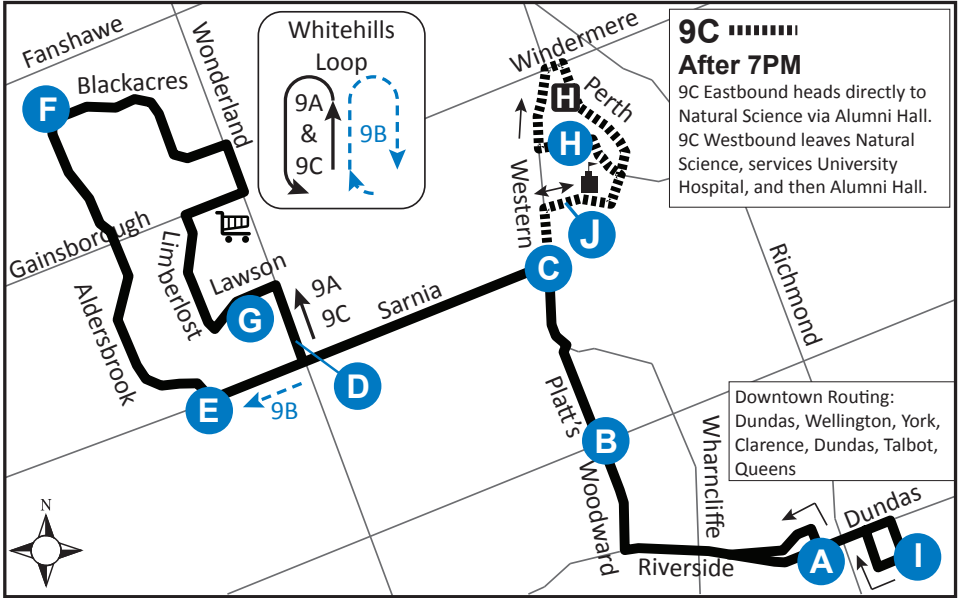

9

DOWNTOWN - WHITEHILLS

Map Legend

- A** Timepoint
- H** Hospital
- Shopping Centre
- 9B** Service Notes
- College/ University
- Route Direction

Effective: September 4th, 2016

ROUTE 9- MONDAY - FRIDAY

WESTBOUND						EASTBOUND					
Dundas & Talbot	Platts & Oxford	Sarnia & Western	9A Wonderland & Sarnia	9B Sarnia & Aldersbrook	9A Aldersbrook & Blackacres	9B Lawson & Blue Forest	9B Sarnia & Aldersbrook	Sarnia & Western	Platts & Oxford	Dundas & Richmond	Wellington & King
A	B	C	D	E	F	G	E	C	B	A	I
			LVS	LVS		LVS	LVS				
-	-	-	-	5:48	5:54	6:04	-	6:10	6:15	6:23	6:26
-	-	-	6:02	-	6:10	-	6:19	6:25	6:30	6:38	6:41
-	-	-	-	6:18	6:24	6:34	-	6:40	6:45	6:53	6:56
-	-	-	6:29	-	6:40	-	6:49	6:55	7:00	7:08	7:11
6:30	6:37	6:42	-	6:52	6:58	7:08	-	7:14	7:19	7:27	7:30
6:45	6:52	6:57	7:03	-	7:14	-	7:23	7:29	7:34	7:42	7:45
7:00	7:07	7:12	-	7:22	7:28	7:38	-	7:44	7:49	7:57	8:00
7:15	7:22	7:27	7:33	-	7:44	-	7:53	7:59	8:04	8:12	8:15
7:30	7:37	7:42	-	7:52	7:58	8:08	-	8:14	8:19	8:27	8:30
7:45	7:52	7:57	8:03	-	8:14	-	8:23	8:29	8:34	8:42	8:45
8:00	8:07	8:12	-	8:22	8:28	8:38	-	8:44	8:49	8:57	9:00
8:15	8:22	8:27	8:33	-	8:44	-	8:53	8:59	9:04	9:12	9:15

ROUTE 9C - SUNDAY/ HOLIDAY - AFTER 7PM					
WESTBOUND			EASTBOUND		
Natural Science	University Hospital	Wonderland & Sarnia	Aldersbrook & Blackacres	Sarnia & Aldersbrook	Natural Science
H	H	D	F	E	H
LVS		LVS		LVS	ARR
7:14	7:17	7:25	7:36	7:43	7:53
7:44	7:47	7:55	8:06	8:13	8:23
8:14	8:17	8:25	8:36	8:43	8:53
8:44	8:47	8:55	9:06	9:13	9:23
9:14	9:17	9:25	9:36	9:43	9:53
9:44	9:47	9:55	10:06	10:13	10:23
10:02	10:05	10:13	10:24	10:31	10:41
10:44	10:47	10:55	11:06	11:13	11:23
11:14	11:17	11:25	11:36	11:43	Note 2

LEGEND	
7:52	Arrives as Route 9C, leaves as Route 6
7:13	Arrives as Route 6, leaves as Route 9C
Note 2	To garage via Wonderland, Oxford, Highbury