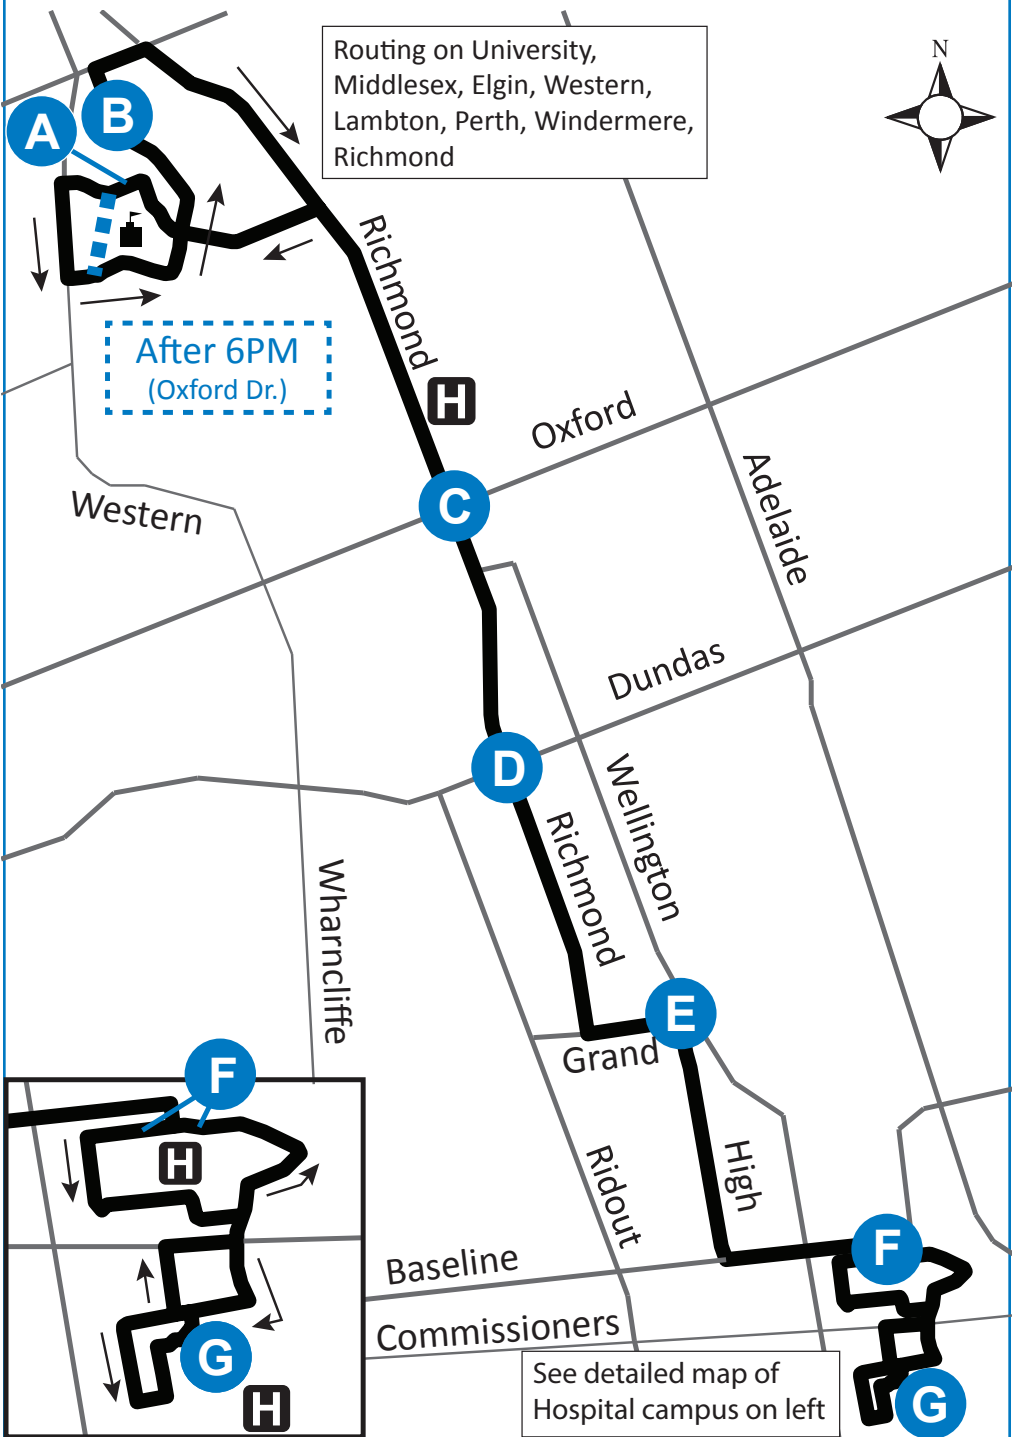

6

NATURAL SCIENCE - PARKWOOD INSTITUTE

Map Legend

Effective: September 3rd, 2017

Timepoint

Hospital

Route Direction

University

ROUTE 6 - SATURDAY

SOUTHBOUND

NORTHBOUND

Natural Science	University Hospital	Richmond & Oxford	Richmond & Dundas	High & Grand	Victoria Hospital Zone B	Parkwood Hospital	Parkwood Hospital	Victoria Hospital Zone E	High & Grand	Richmond & Dundas	Richmond & Oxford	Natural Science
LVS						ARR	LVS					ARR
8:55	9:00	9:10	9:15	9:20	9:25	9:31	9:38	9:41	9:47	9:55	10:01	10:09
9:25	9:30	9:40	9:45	9:50	9:55	10:01	10:08	10:11	10:17	10:25	10:31	10:39
9:55	10:00	10:10	10:15	10:20	10:25	10:31	10:32	10:34	10:40	10:47	10:53	11:00
10:25	10:30	10:40	10:45	10:50	10:55	11:01	11:08	11:11	11:17	11:25	11:31	11:39
10:55	11:00	11:10	11:15	11:20	11:25	11:31	11:43	11:46	11:52	12:00	12:06	12:14
11:20	11:25	11:35	11:40	11:45	11:50	11:56	To Garage Note 1					
11:41	11:46	11:55	12:00	12:05	12:10	12:16	12:16	12:19	To Garage Note 1			
12:14	12:18	12:26	12:30	To Garage Note 2								

LEGEND

7:27	Arrives as Route 9C, leaves as Route 6
7:38	Arrives as Route 6, leaves as Route 9C
Note 1	To garage via Commissioners, Highbury
Note 2	To garage via King, Waterloo, York, Egerton, Brydges
Note 3	To garage via Baseline, Westminster, Thompson, Egerton, Brydges