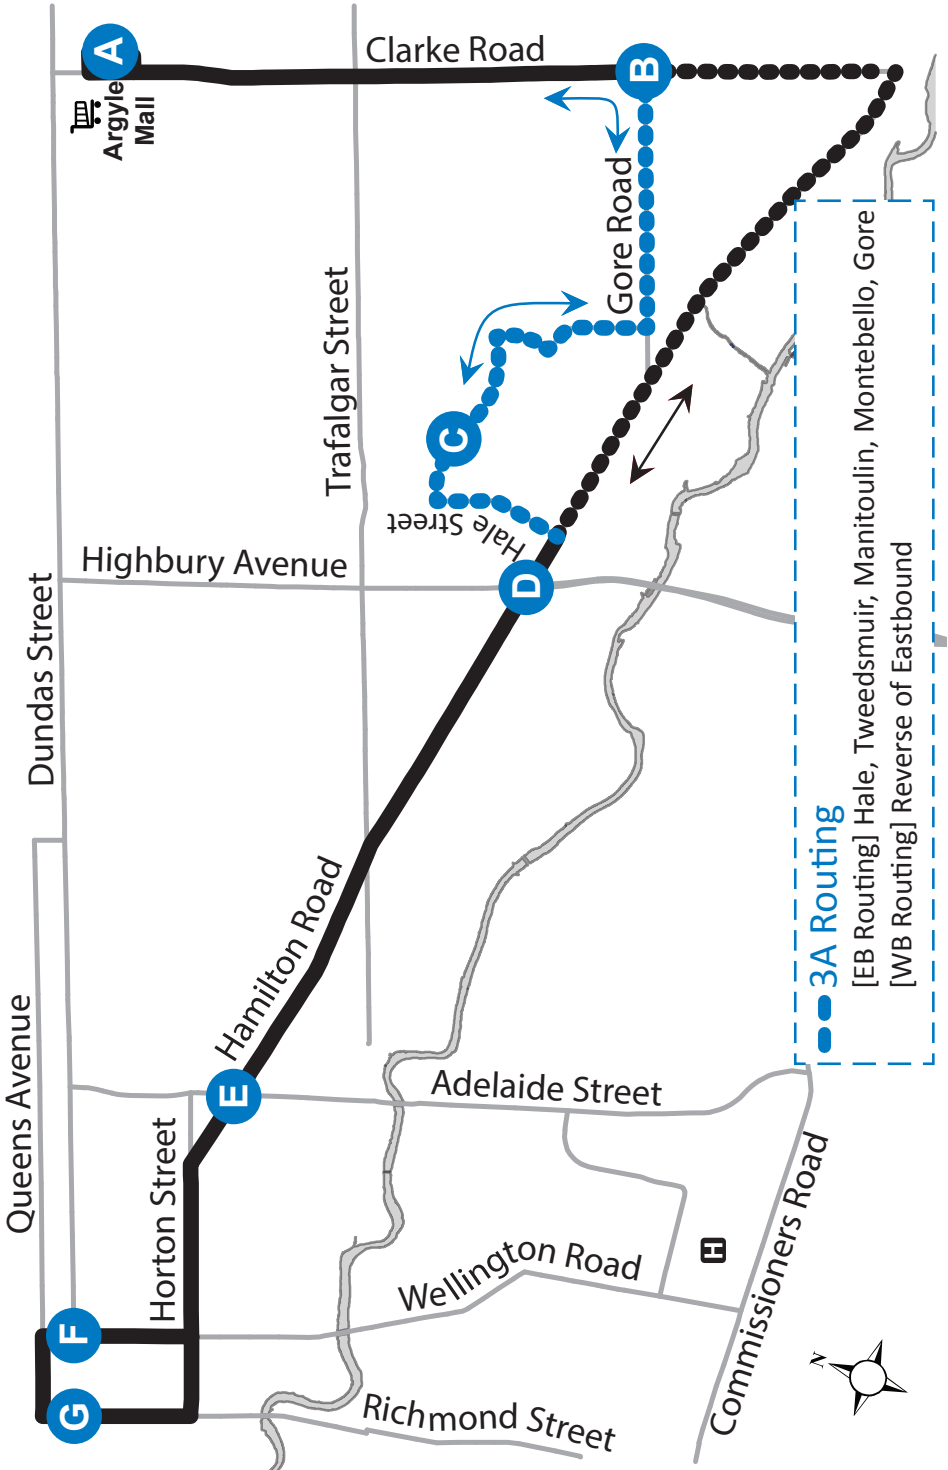

3

DOWNTOWN - FAIRMONT / ARGYLE MALL

Map Legend

- A** Timepoint
- Route Direction

- Shopping Centre
- 3B** Service Notes

Effective: April 30th, 2017

ROUTE 3 - MONDAY-FRIDAY

WESTBOUND