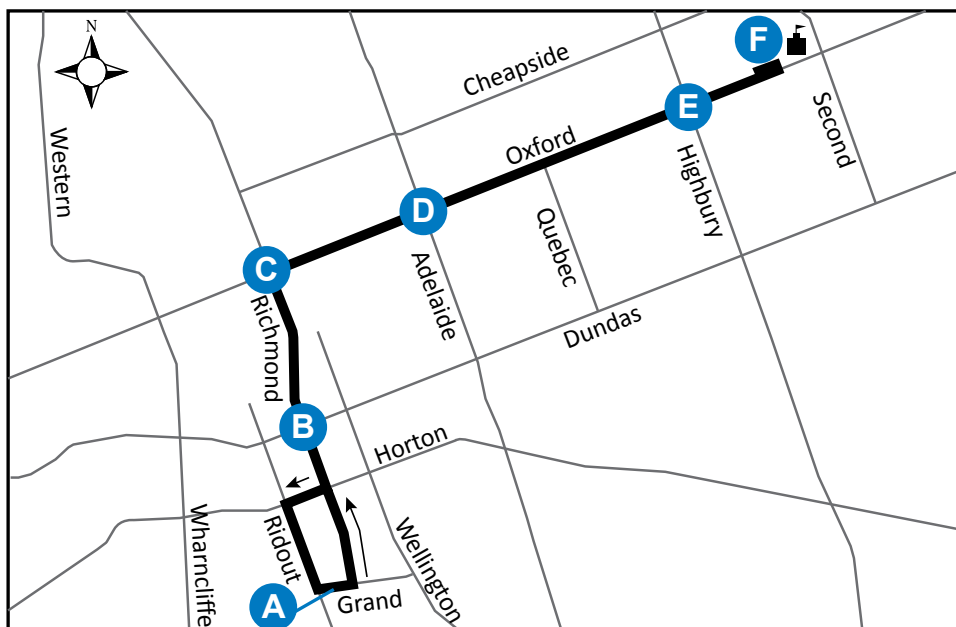

104 RIDOUT & GRAND - FANSHAWE COLLEGE

Map Legend

Effective: September 4th, 2016

A Timepoint

→ Route Direction

 College

SPECIAL NOTE:

Route 104 operates exclusively during Fanshawe College classes (Sep. 6 - Dec. 21, 2016; Jan. 5 - Feb. 17, 2017; Feb. 27 - Apr. 26, 2017), excluding Sundays and holidays.