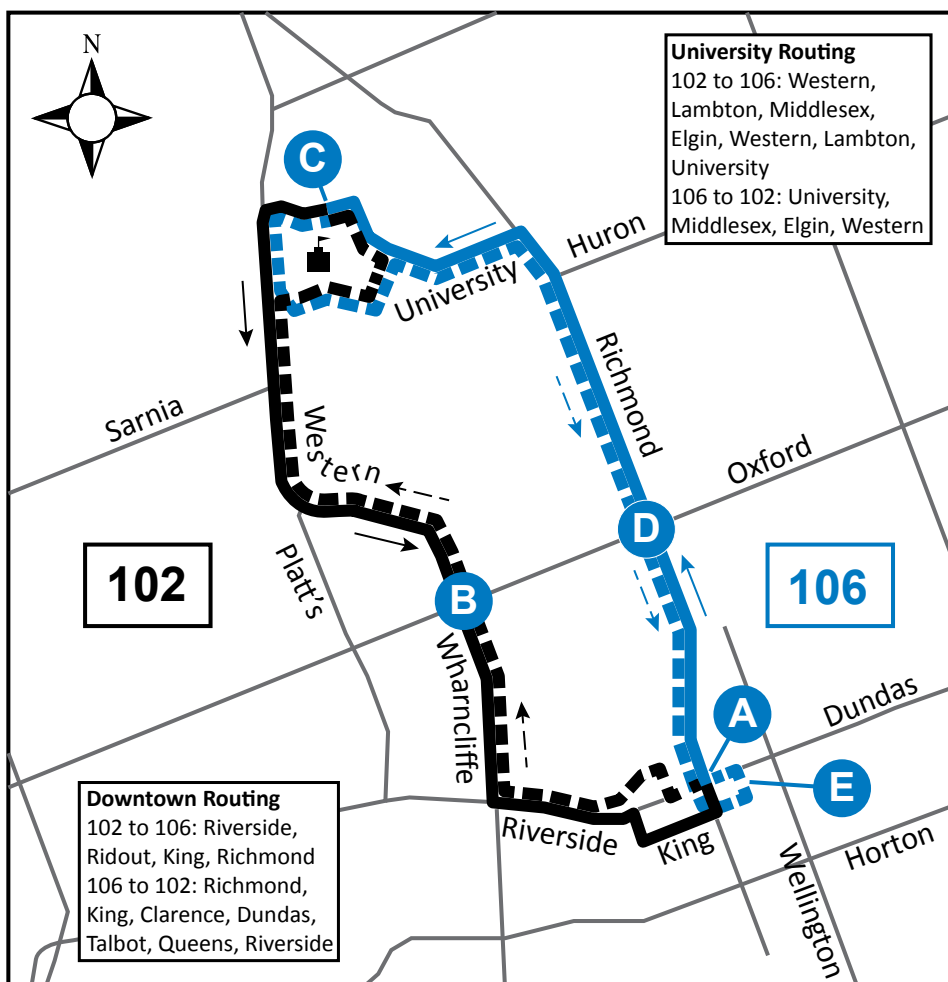

102 DOWNTOWN - 106 NATURAL SCIENCE

SPECIAL NOTE:

Routes 102 & 106 operate exclusively during the University fall/winter semesters (Sep. 6 - Dec. 21, 2016; Jan. 5 - Feb. 17, 2017; Feb. 27 - Apr. 28, 2017), on weekdays only, excluding holidays. These routes offer limited service during exams.

ROUTE 106 - 102 - MONDAY-FRIDAY					
ROUTE 106			ROUTE 102		
NORTHBOUND			SOUTHBOUND		
Richmond & Dundas	Richmond & Oxford	Natural Science	Natural Science	Wharncliffe & Oxford	Richmond & Dundas
A	D	C	C	B	A
LVS		ARR	LVS		ARR
2:57	3:04	3:13	3:17	3:29	3:37
3:07	3:14	3:23	3:27	3:39	3:47
3:17	3:24	3:33	3:37	3:49	3:57
3:27	3:34	3:43	3:47	3:59	4:07
3:37	3:44	3:53	3:57	4:09	4:17
3:47	3:54	4:03	4:07	4:19	4:27
3:57	4:04	4:13	4:17	4:29	4:37
4:07	4:14	4:23	4:27	4:39	4:47
4:17	4:24	4:33	4:37	4:49	4:57
4:27	4:34	4:43	4:47	4:59	5:07
4:37	4:44	4:53	4:57	5:09	5:17
4:47	4:54	5:03	5:07	5:19	5:27
4:57	5:04	5:13	5:17	5:29	5:37
5:07	5:14	5:23	5:27	5:39	5:47
5:17	5:24	5:33	5:37	5:49	5:57
5:27	5:34	5:43	5:47	5:59	6:07
5:37	5:44	5:53	5:57	6:09	6:17
5:47	5:54	6:03	6:08	6:19	6:27
5:57	6:04	6:13	6:18	6:29	6:37
6:07	6:14	6:23	6:28	6:39	6:47
6:17	6:24	6:33	6:38	6:49	6:57
6:57	7:04	7:12	7:18	7:29	7:37
7:37	7:44	7:52	7:58	8:09	8:17
8:17	8:24	8:32	8:38	8:49	8:57
8:57	9:04	9:12	9:18	9:29	9:37
9:37	9:44	9:52	9:53	10:04	10:12